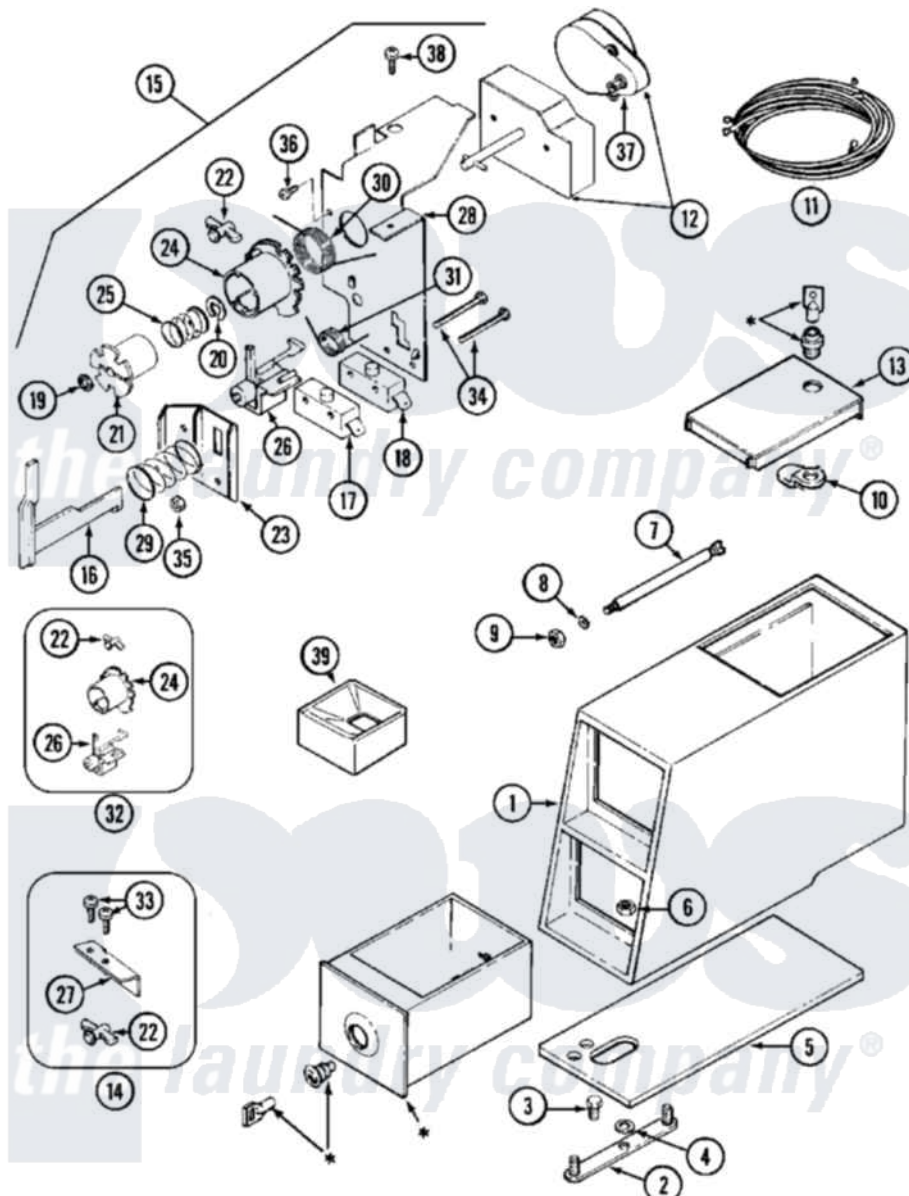

Maytag MDG16CSAGW 02 - CONTROL CENTER

* CONTACT YOUR COMMERCIAL LAUNDRY DISTRIBUTOR

Maytag [Commercial Maytag MDG16CSAGW Dryer Parts](#) Parts Diagram 02 - CONTROL CENTER
Click on the part number to view part

Item	Original Part Number	Replaced By	Status	Part Description
001	22002478		Not Available	VAULT, COIN (WHT) (ORIGINAL COIN VAULT NLA USE)
"	22002479	22002885		Vault, Coin
002	22001810		Not Available	STRAP, MOUNTING
003	211294	90767		Screw, 8A X 3/8 HeX Washer Head Tapping
004	910309			Washer, Mounting Strap
005	22002072			Gasket, Control Center
"	22002073	22002618		Gasket, Control Center
006	Y052740	62739		Nut, Lock
007	22001903	8576635		Bolt
008	910387			Lockwasher, Vault Assembly
009	Y052721			Nut, Terminal Block Plate
010	NLA		Not Available	CAM, LOCKING
011	33001195			Wire Harness, Timer
012	33001155	33002115		Timer