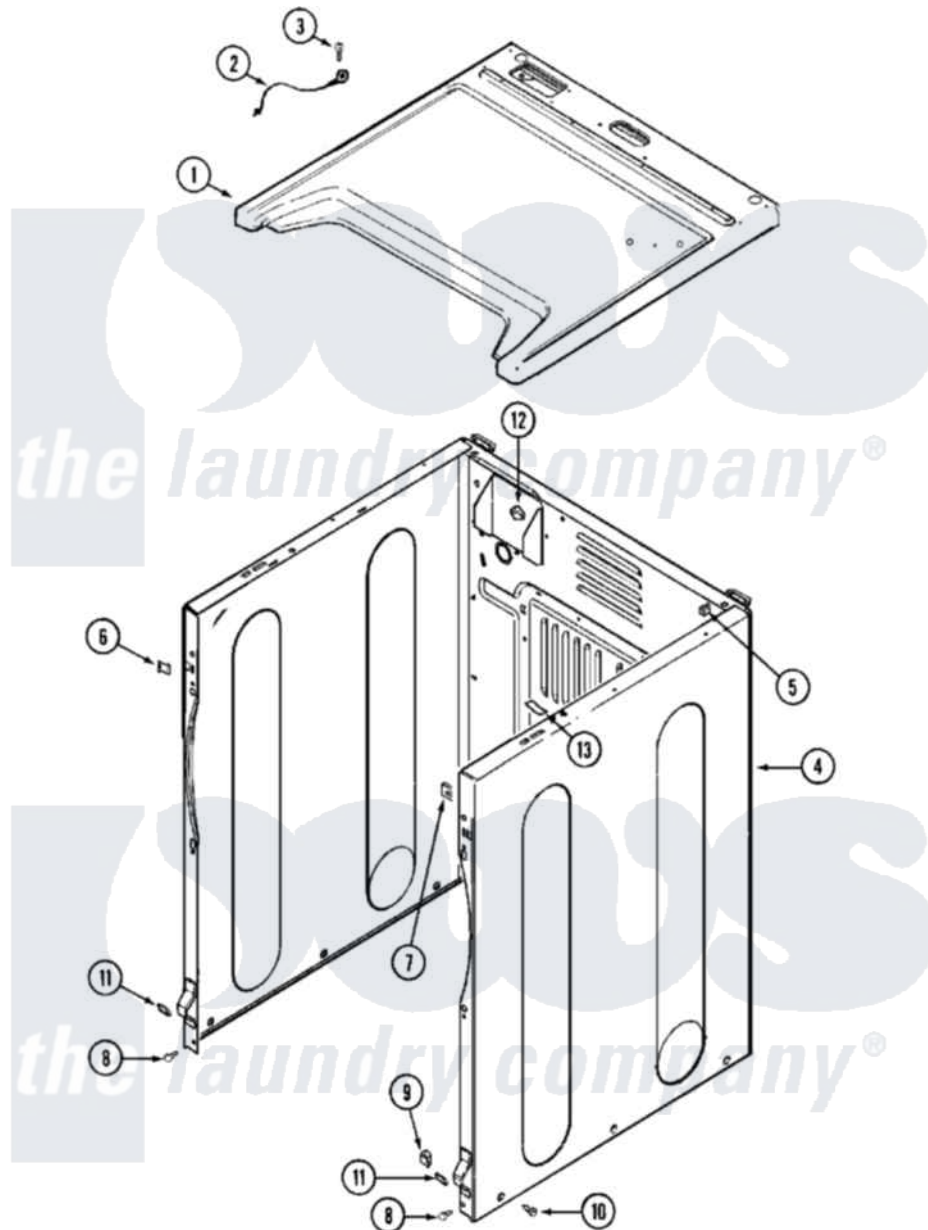

Maytag MDG16CSAGW 03 - CABINET-FRONT

Maytag [Commercial Maytag MDG16CSAGW Dryer Parts](#) Parts Diagram 03 - CABINET-FRONT
 Click on the part number to view part

Item	Original Part Number	Replaced By	Status	Part Description
001	33001949			Cover, Top
"	33002633			Cover, Top
"	NLA		Not Available	(ALM)
002	22001959			Wire, Ground
003	210186	3370225		Screw
004	NLA		Not Available	CABINET (WHT)
005	310933	33002194		Nut, Speed
006	22002049			Clip Note: Clip, Front Panel
007	213280	204439		Screw And Fstner Assembly
008	22001995			Screw Note: Screw, Tumbler Front And Shroud
009	Y310376			Clip, Door Switch Harness
010	213007			Xfor Cabinet See Cabinet, Back
"	22003409	213007		Xfor Cabinet See Cabinet, Back
011	22002239			Clip, Front Panel