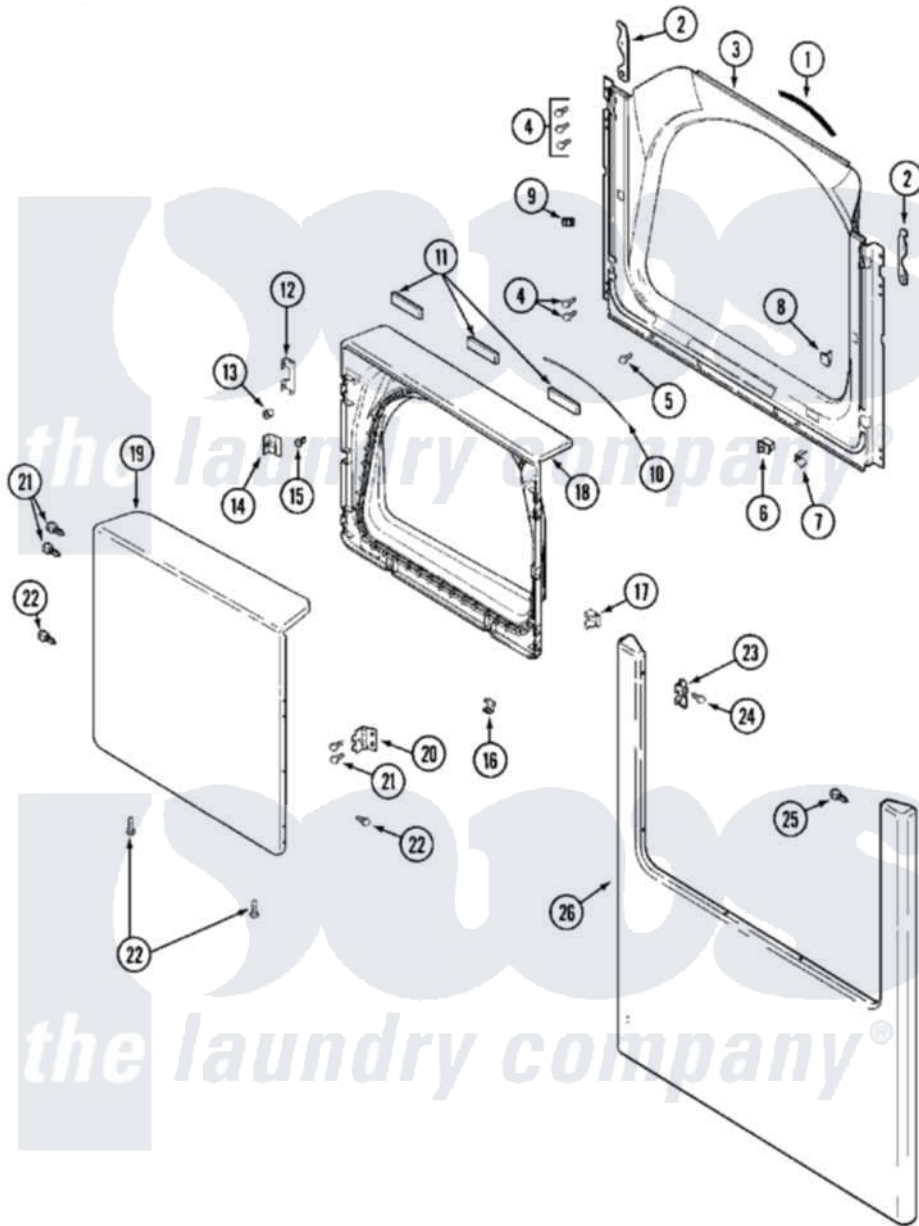

# Maytag MDG16CSAGW 04 - DOOR

Maytag [Commercial Maytag MDG16CSAGW Dryer Parts](#) Parts Diagram 04 - DOOR  
 Click on the part number to view part

Item	Original Part Number	Replaced By	Status	Part Description
001	<a href="#">33001767</a>			Seal, Shroud
002	22002247	<a href="#">33002597</a>		Hook, Security
003	<a href="#">33001900</a>			Shroud
"	<a href="#">33001954</a>			Shroud
"	NLA		Not Available	(ALM)
004	<a href="#">22001995</a>			Screw Note: Screw, Tumbler Front And Shroud
005	<a href="#">33001768</a>			Screw, Shroud Note: Screw, Shroud And Outlet Duct
006	33001509	<a href="#">W10169313</a>		Switch-Dor
"	<a href="#">33002167</a>			Switch, Door
"	<a href="#">33002239</a>			Switch, Door
007	<a href="#">33001760</a>			Bracket, Hinge
008	NLA		Not Available	PLUG, DOOR CATCH
009	Y304578	<a href="#">LA-1003</a>		Door Catch Kit
010	<a href="#">33002094</a>			Seal, Door
011	33001268		Not Available	PAD, DOOR

012	<a href="#">22002038</a>		Clip, Door
013	<a href="#">33001771</a>		Bushing, Inner Door
014	<a href="#">33001793</a>		Bracket, Strike
015	<a href="#">33001761</a>		Strike, Door
016	<a href="#">22002039</a>		Clip, Door
017	<a href="#">33001763</a>		Plug, Inner Door
018	<a href="#">33001899</a>		Door, Inner
"	<a href="#">33001908</a>		DOOR, INNER (ALM)
019	<a href="#">33001904</a>		Door, Outer
"	NLA	Not Available	(ALM)
020	<a href="#">33001759</a>		Hinge, Door
021	22002062	<a href="#">98006631</a>	Screw
022	<a href="#">22002063</a>		Screw No.8-18AB Wafer Head
"	22002064	<a href="#">489355</a>	Screw, 8 X 1/2
023	<a href="#">33001764</a>		Cover, Hinge Hole
"	<a href="#">33001765</a>		Cover, Hinge Hole
024	<a href="#">33001846</a>		Screw, Hinge Hole Cover
025	<a href="#">22002243</a>		Screw, Front Panel And Hinge
"	<a href="#">22002244</a>		Clip, Grounding
026	213280	<a href="#">204439</a>	Screw And Fstner Assembly
"	<a href="#">22002239</a>		Clip, Front Panel
"	<a href="#">33001901</a>		Panel, Front
"	NLA	Not Available	(ALM)