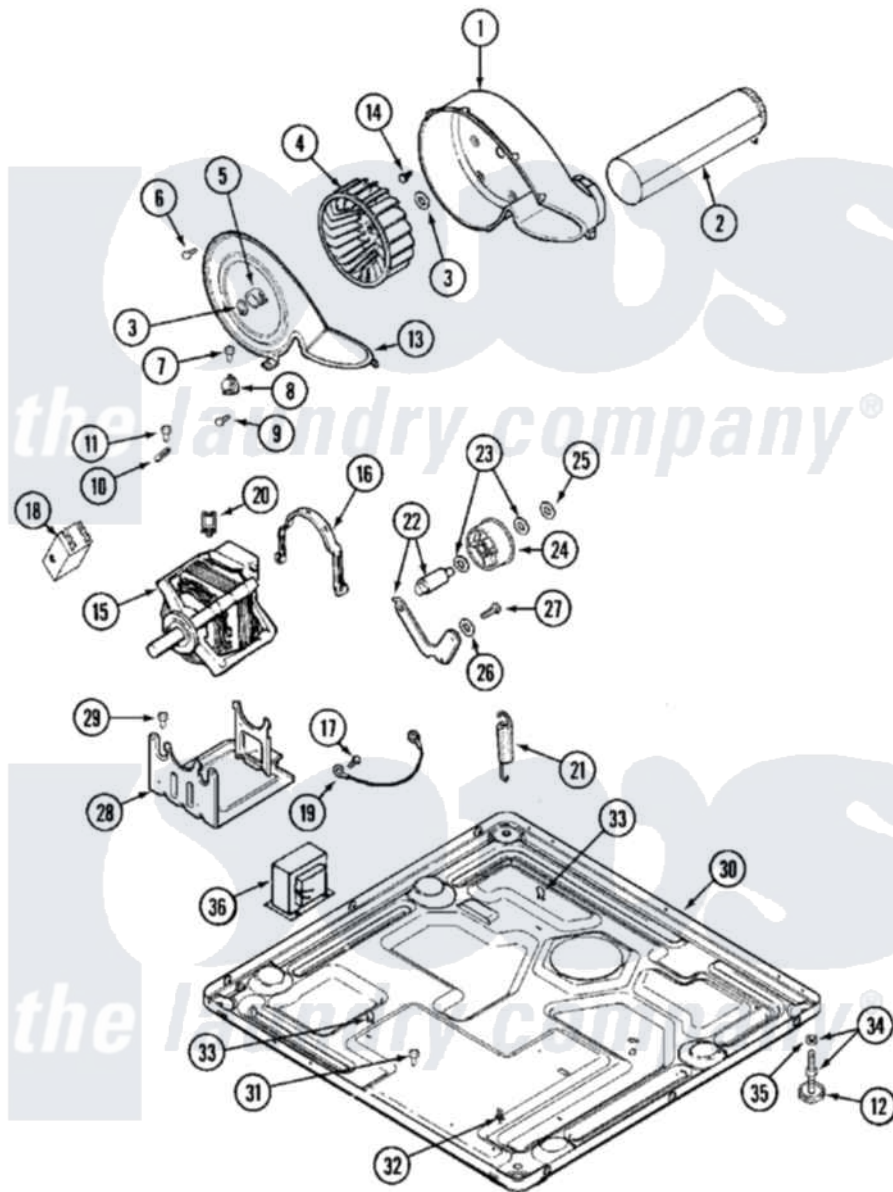

Maytag MDG16CSAGW 07 - MOTOR DRIVE

Maytag [Commercial Maytag MDG16CSAGW Dryer Parts](#) Parts Diagram 07 - MOTOR DRIVE
 Click on the part number to view part

Item	Original Part Number	Replaced By	Status	Part Description
001	33001789			Housing, Blower
002	22001995			Screw Note: Screw, Tumbler Front And Shroud
"	33001800			Duct Assembly, Exhaust
003	410233	9703438		Ring-Retrn
004	33001790			Wheel, Blower
005	312967			Clamp, Blower Housing
006	33001855	33002917		Screw, No.10-16
007	Y313561			Screw---NA
008	303392			Thermostat, Cycling
"	306966			Thermostat, Multi-Temp Part Not Used Mdg26ct-MN Only
009	22001996	3370225		Screw
010	33001762			Fuse, Thermal
011	NLA		Not Available	SCREW, THERMAL CUT-OFF
012	Y314137			Foot, Rubber
013	33001796	33002711		Cover, Blower Housing