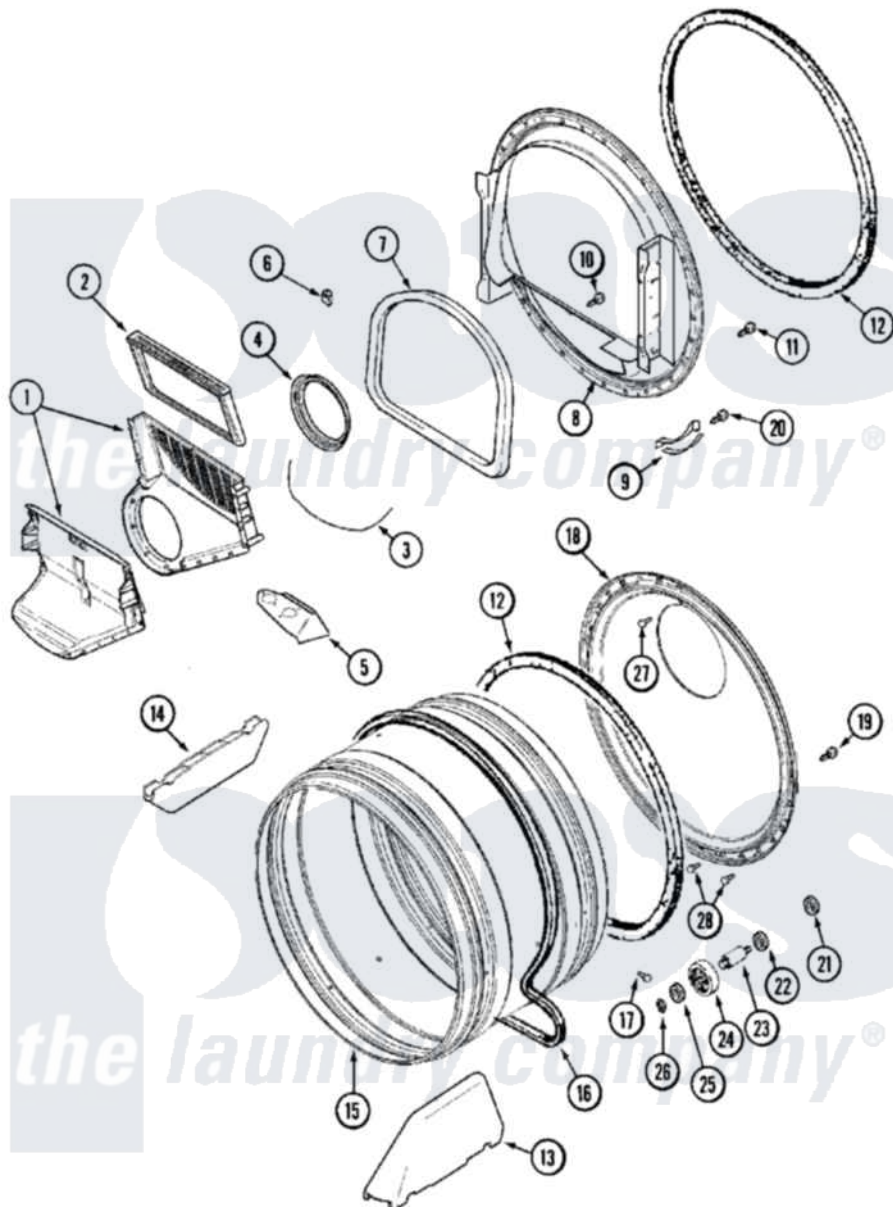

# Maytag MDG16CSAGW 10 - TUMBLER

Maytag [Commercial Maytag MDG16CSAGW Dryer Parts](#) Parts Diagram 10 - TUMBLER  
 Click on the part number to view part

Item	Original Part Number	Replaced By	Status	Part Description
001	<a href="#">33001799</a>			Outlet Duct Assembly Note: Outlet Duct Assembly
002	33001804	<a href="#">33002790</a>		Lint Filter
003	NLA		Not Available	SEAL, OUTLET DUCT
004	33001758	<a href="#">33002560</a>		Seal, Blower
005	<a href="#">33001837</a>			Cover, Thermostat
006	<a href="#">Y310376</a>			Clip, Door Switch Harness
007	<a href="#">33001767</a>			Seal, Shroud
008	<a href="#">33001802</a>			Front, Tumbler
009	<a href="#">306508</a>			Tumbler Bearing Kit ----W
010	NLA		Not Available	SCREW, OUTLET DUCT (PHILLIPS)
011	33001855	<a href="#">33002917</a>		Screw, No.10-16
012	<a href="#">33001807</a>			Seal, Tumbler
013	33001756	<a href="#">33002032</a>		Baffle
014	<a href="#">33001755</a>			Baffle
015	33001794	<a href="#">33001889</a>		Tumbler

016	33001777	<a href="#">33002535</a>	V-Belt
017	33001788	<a href="#">33002973</a>	Screw, No.9-15 X 1.00 Hx WS
018	<a href="#">33001801</a>		Back, Tumbler
019	<a href="#">33002190</a>		SCrew, C BraCe, BraCket, Cabinet
020	<a href="#">210720</a>		Rivet, Bearing To Tumbler Fmt
021	<a href="#">33001443</a>		Nut, Hex
022	Y313347	<a href="#">312535</a>	Washer, Vault Mounting Brk.
023	Y312948	<a href="#">6-3129480</a>	Shaft- Tumbler
024	Y303373	<a href="#">12001541</a>	Drum Roller/Washer Assembly--W
025	<a href="#">312535</a>		Washer, Vault Mounting Brk.
026	410233	<a href="#">9703438</a>	Ring-Retrn
027	<a href="#">210932</a>		Screw, No.8 X 9/16 Ctsk Note: Screw, Inlet Duct
028	22001996	<a href="#">3370225</a>	Screw