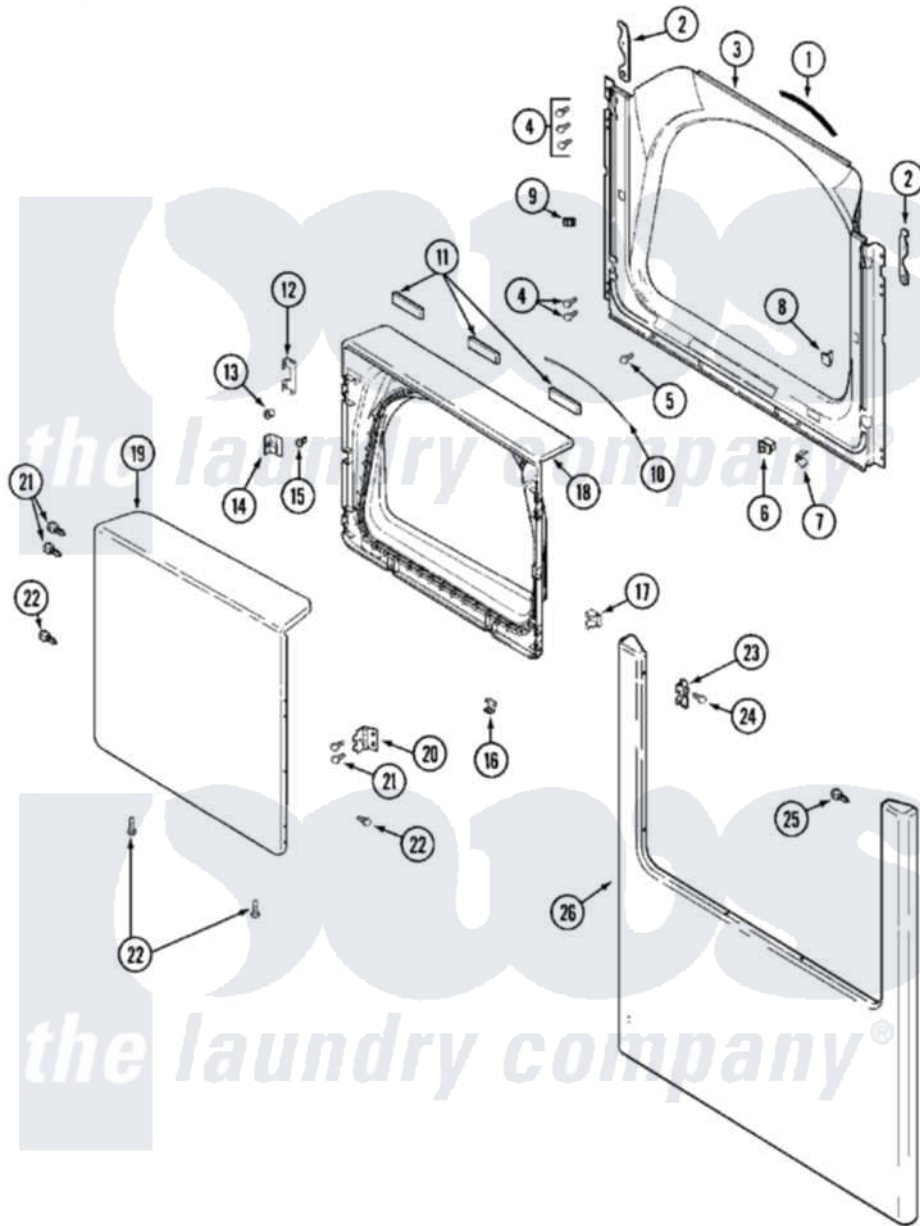

Maytag MDG16CSAKA 03 - DOOR

Maytag [Commercial Maytag MDG16CSAKA Dryer Parts](#) Parts Diagram 03 - DOOR
 Click on the part number to view part

Item	Original Part Number	Replaced By	Status	Part Description
001	33001767			Seal, Shroud
002	22002247	33002597		Hook, Security
003	33001900			Shroud
"	NLA		Not Available	(ALM)
004	22001995			Screw Note: Screw, Tumbler Front And Shroud
005	33001768			Screw, Shroud Note: Screw, Shroud And Outlet Duct
006	33001892	33002239		Switch, Door
007	33001760			Bracket, Hinge
008	NLA		Not Available	PLUG, DOOR CATCH
009	Y304578	LA-1003		Door Catch Kit
010	33002094			Seal, Door
011	33001268		Not Available	PAD, DOOR
012	22002038			Clip, Door
013	33001771			Bushing, Inner Door
014	33001793			Bracket, Strike

015	33001761		Strike, Door
016	22002039		Clip, Door
017	33001763		Plug, Inner Door
018	33001899		Door, Inner
"	33001908		DOOR, INNER (ALM)
019	NLA	Not Available	DOOR, OUTER (ALM)---NA
020	33001759		Hinge, Door
021	22002062	98006631	Screw
022	22002064	489355	Screw, 8 X 1/2
"	33002351		Screw
023	33001765		Cover, Hinge Hole
"	33002349		Cover, Hinge Hole
024	33001846		Screw, Hinge Hole Cover
025	22002243		Screw, Front Panel And Hinge
"	22002244		Clip, Grounding
026	213280	204439	Screw And Fstner Assembly
"	22002239		Clip, Front Panel
"	NLA	Not Available	PANEL, FRONT (ALM)---NA