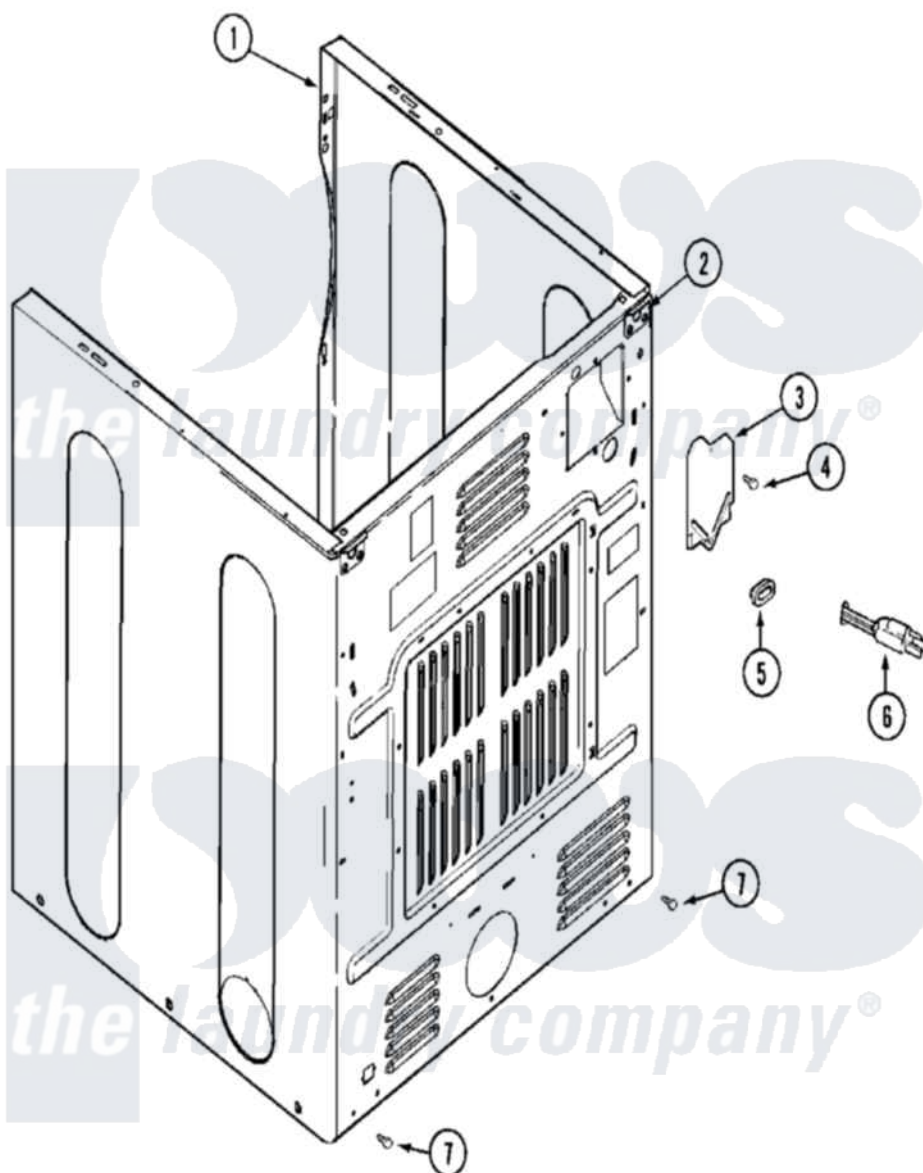

Maytag MDG16CSAKA 06 - CABINET-REAR

Maytag [Commercial Maytag MDG16CSAKA Dryer Parts](#) Parts Diagram 06 - CABINET-REAR
 Click on the part number to view part

Item	Original Part Number	Replaced By	Status	Part Description
001	NLA		Not Available	CABINET (ALM)---NA
002	NLA		Not Available	BRACKET, CABINET HINGE
003	33001795			Cover, Terminal Block
004	22001995			Screw Note: Screw, Tumbler Front And Shroud
"	33002137	W10296816		Screw
005	22002532	216183		Grommet, Cord Export
006	NLA		Not Available	CORD, POWER
007	22001995			Screw Note: Screw, Tumbler Front And Shroud