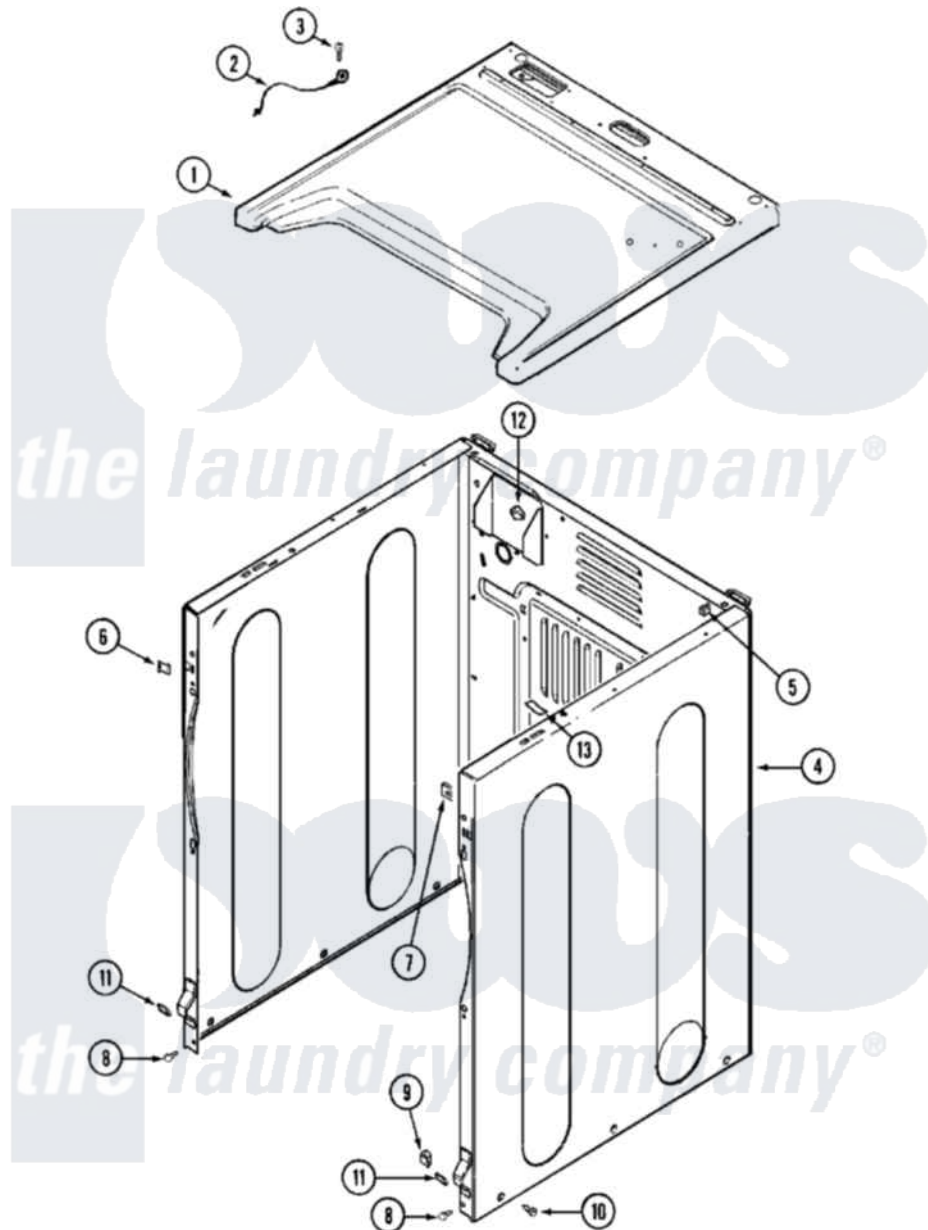

Maytag MDG16CSAKA 08 - CABINET-FRONT

Maytag [Commercial Maytag MDG16CSAKA Dryer Parts](#) Parts Diagram 08 - CABINET-FRONT
 Click on the part number to view part

Item	Original Part Number	Replaced By	Status	Part Description
001	NLA		Not Available	COVER, TOP (ALM)---NA
002	22001959			Wire, Ground
003	210186	3370225		Screw
004	NLA		Not Available	CABINET (ALM)
005	310933	33002194		Nut, Speed
006	22002049			Clip Note: Clip, Front Panel
007	213280	204439		Screw And Fstner Assembly
008	22001995			Screw Note: Screw, Tumbler Front And Shroud
009	Y310376			Clip, Door Switch Harness
010	213007			Xfor Cabinet See Cabinet, Back
011	22002239			Clip, Front Panel
012	Y310376			Clip, Door Switch Harness
013	33001836			Strap, Top Cover Support