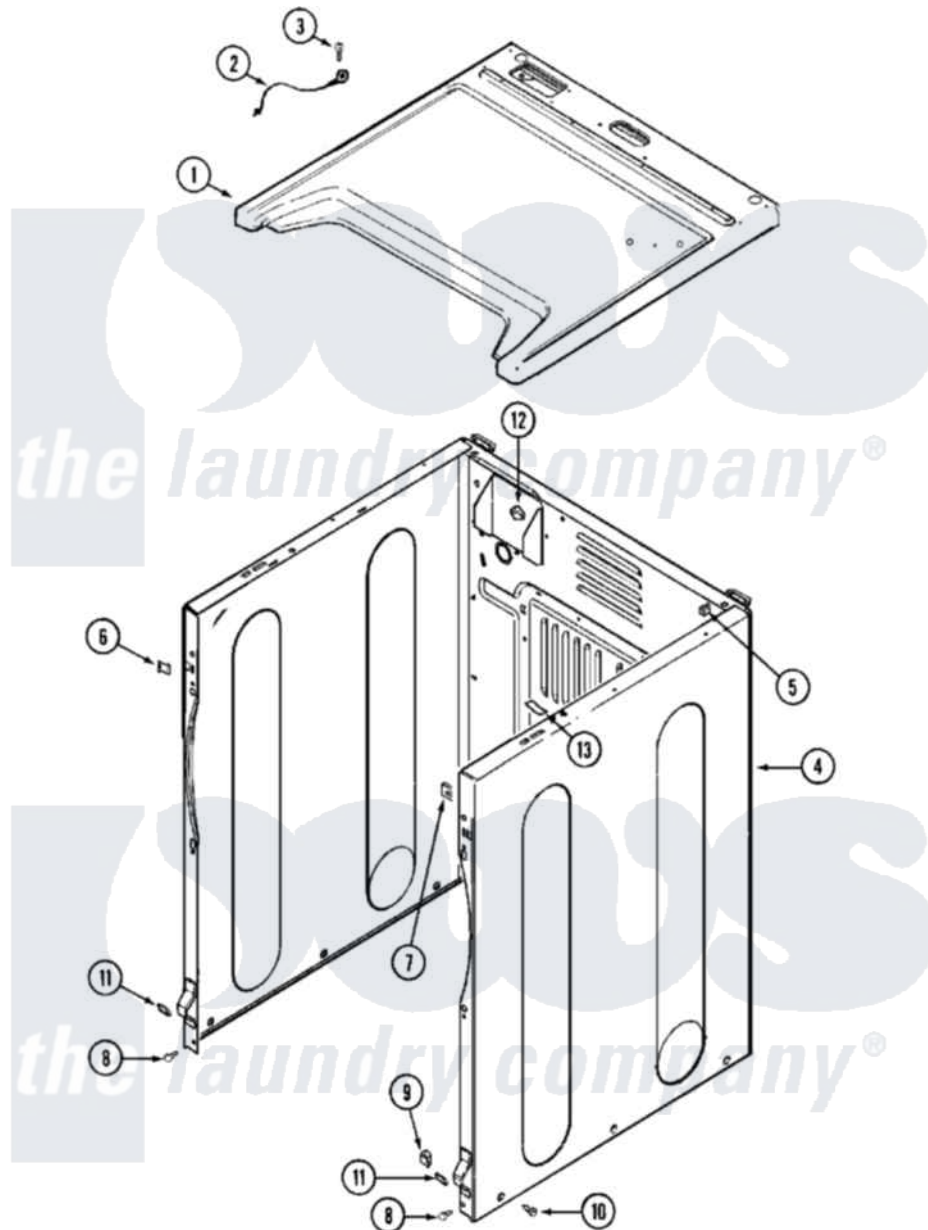

Maytag MDG16CSAWA 03 - CABINET-FRONT

Maytag [Commercial Maytag MDG16CSAWA Dryer Parts](#) Parts Diagram 03 - CABINET-FRONT
 Click on the part number to view part

Item	Original Part Number	Replaced By	Status	Part Description
001	33001949			Cover, Top
"	33002633			Cover, Top
"	NLA		Not Available	(ALM)
002	22001959			Wire, Ground
003	210186	3370225		Screw
004	NLA		Not Available	CABINET (WHT)
005	310933	33002194		Nut, Speed
006	22002049			Clip Note: Clip, Front Panel
007	213280	204439		Screw And Fstner Assembly
008	22001995			Screw Note: Screw, Tumbler Front And Shroud
009	Y310376			Clip, Door Switch Harness
010	213007			Xfor Cabinet See Cabinet, Back
"	22003409	213007		Xfor Cabinet See Cabinet, Back
011	22002239			Clip, Front Panel