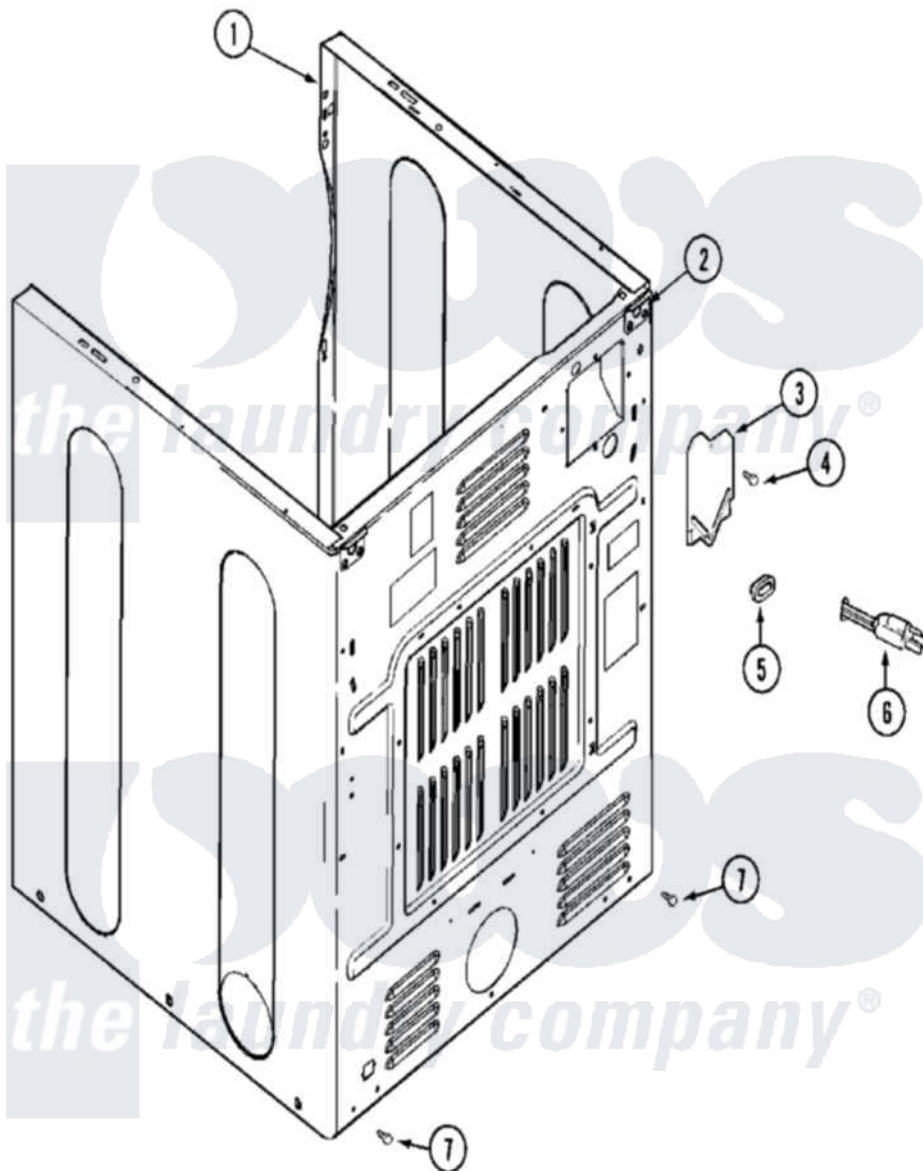

Maytag MDG16CSAWA 05 - CABINET-REAR

Maytag [Commercial Maytag MDG16CSAWA Dryer Parts](#) Parts Diagram 05 - CABINET-REAR
 Click on the part number to view part

Item	Original Part Number	Replaced By	Status	Part Description
001	NLA		Not Available	CABINET (WHT)
002	22001995			Screw Note: Screw, Tumbler Front And Shroud
"	22003367	22004095		Hinge, Plastic
"	NLA		Not Available	BRACKET, CABINET HINGE
003	33001795			Cover, Terminal Block
004	22001995			Screw Note: Screw, Tumbler Front And Shroud
"	Y912873			Screw, Terminal Block Bracket
005	211881			Grommet, Cord Part Not Used-Gas Models Only
"	216183			Grommet, Cord Export
"	22002532	216183		Grommet, Cord Export
006	308966		Not Available	CORD, POWER (EXPORT)
"	33001284		Not Available	CORD, POWER
"	33001689		Not Available	CORD, POWER (AS WRAPPED)
007	22001995			Screw Note: Screw, Tumbler