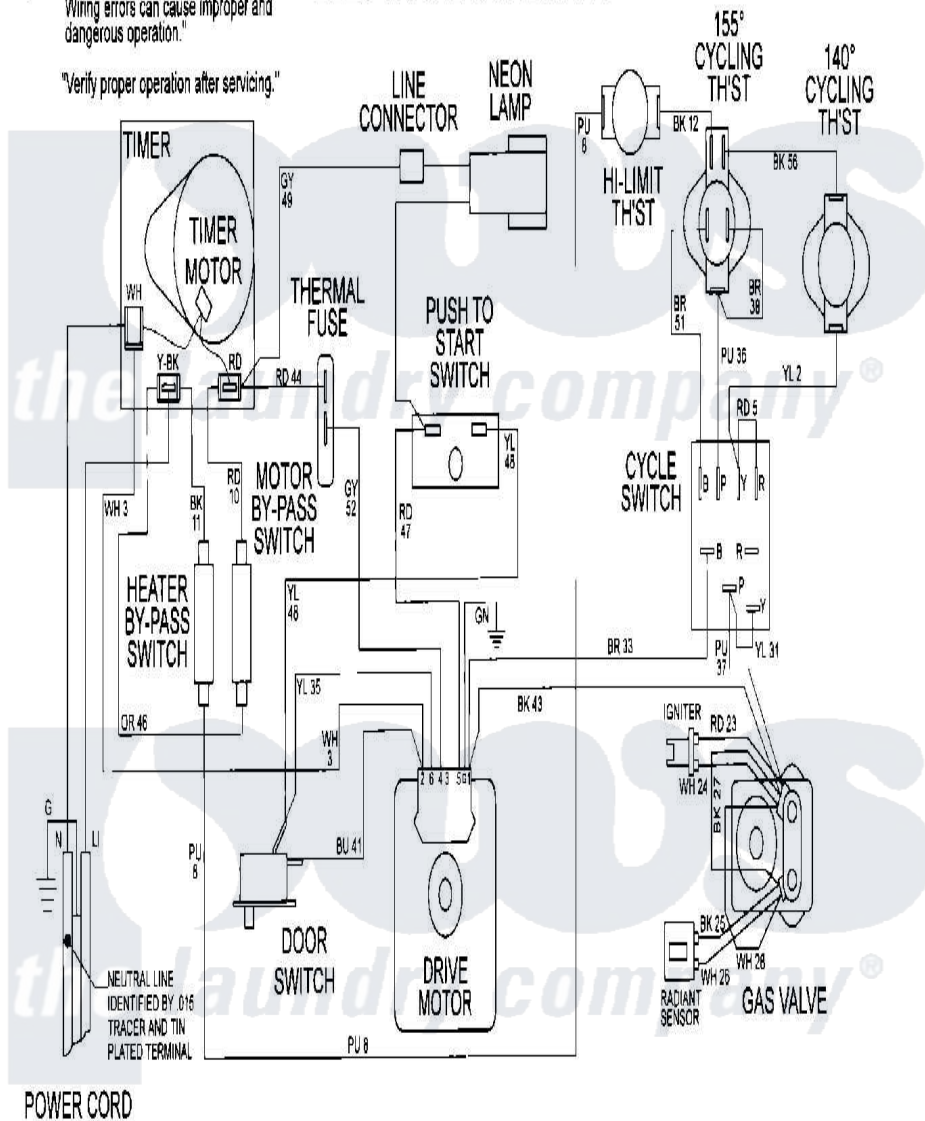

# Maytag MDG16CSAWA 08 - WIRING INFORMATION

"CAUTION: Label all wires prior to disconnection when servicing controls. Wiring errors can cause improper and dangerous operation."

## ELECTRICAL SCHEMATIC

"Verify proper operation after servicing."

Maytag [Commercial Maytag MDG16CSAWA Dryer Parts](#) Parts Diagram 08 - WIRING INFORMATION  
 Click on the part number to view part

Item	Original Part Number	Replaced By	Status	Part Description
001	NLA		Not Available	WIRING INFORMATION