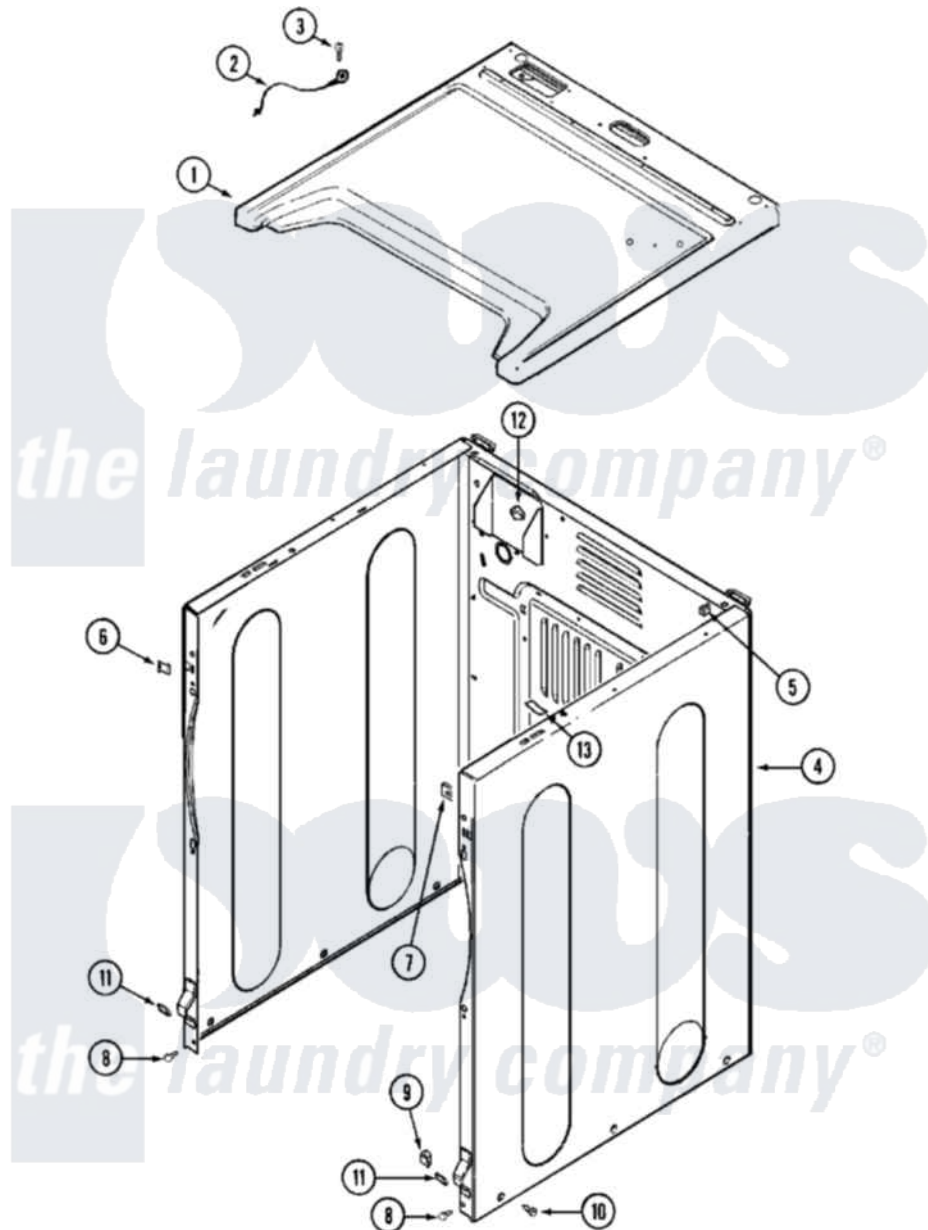

Maytag MDG16CSAWQ 01 - CABINET-FRONT

Maytag [Commercial Maytag MDG16CSAWQ Dryer Parts](#) Parts Diagram 01 - CABINET-FRONT
 Click on the part number to view part

Item	Original Part Number	Replaced By	Status	Part Description
001	33001949			Cover, Top
"	33002633			Cover, Top
"	NLA		Not Available	(ALM)
002	22001959			Wire, Ground
003	210186	3370225		Screw
004	NLA		Not Available	CABINET (WHT)
005	310933	33002194		Nut, Speed
006	22002049			Clip Note: Clip, Front Panel
007	213280	204439		Screw And Fstner Assembly
008	22001995			Screw Note: Screw, Tumbler Front And Shroud
009	Y310376			Clip, Door Switch Harness
010	213007			Xfor Cabinet See Cabinet, Back
"	22003409	213007		Xfor Cabinet See Cabinet, Back
011	22002239			Clip, Front Panel