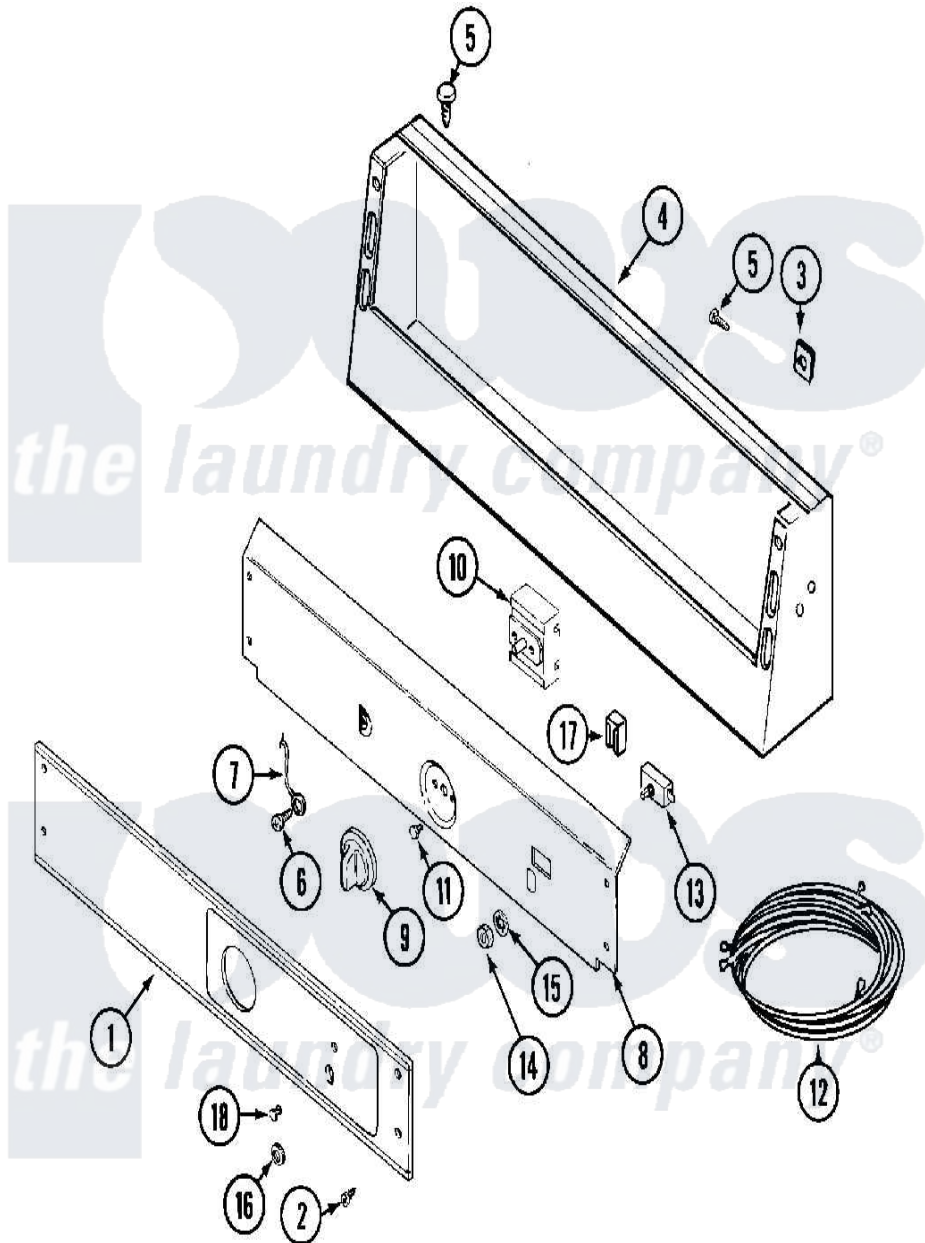

Maytag MDG16CSAWQ 02 - CONTROL PANEL (MDG16CSAWQ)

Maytag Commercial Maytag MDG16CSAWQ Dryer Parts Parts Diagram 02 - CONTROL PANEL (MDG16CSAWQ)
 Click on the part number to view part

Item	Original Part Number	Replaced By	Status	Part Description
001	NLA		Not Available	PANEL, CONTROL
002	215506			Screw, Control Panel Overlay
003	215506			Screw, Control Panel Overlay
004	22002889			Console
"	22003088			Console
005	212276	W10116760		Screw
006	211252			Screw, Ground Wire
007	205810			Wire, Ground
008	33002432			Bracket, Back
"	33002521			Bracket, Back
009	306938			Knob, Selector Switch
010	307237	W10327105		Switch, Cycle Selection
011	Y313588	488234		Screw 8-32 X 1/4
012	33002244			Wire Harness, Main
013	306940	W10149462		Switch, Push-To-Start
014	Y312706	422617		Nut

015	312751		Lockwasher, Start Switch
016	Y312702		Knurled Nut, Start Switch
017	204075	Not Available	PILOT LAMP (DG MODELS ONLY)
018	215564		Lens, Indicator Light
019	16009021		Manual, Service-No Refund