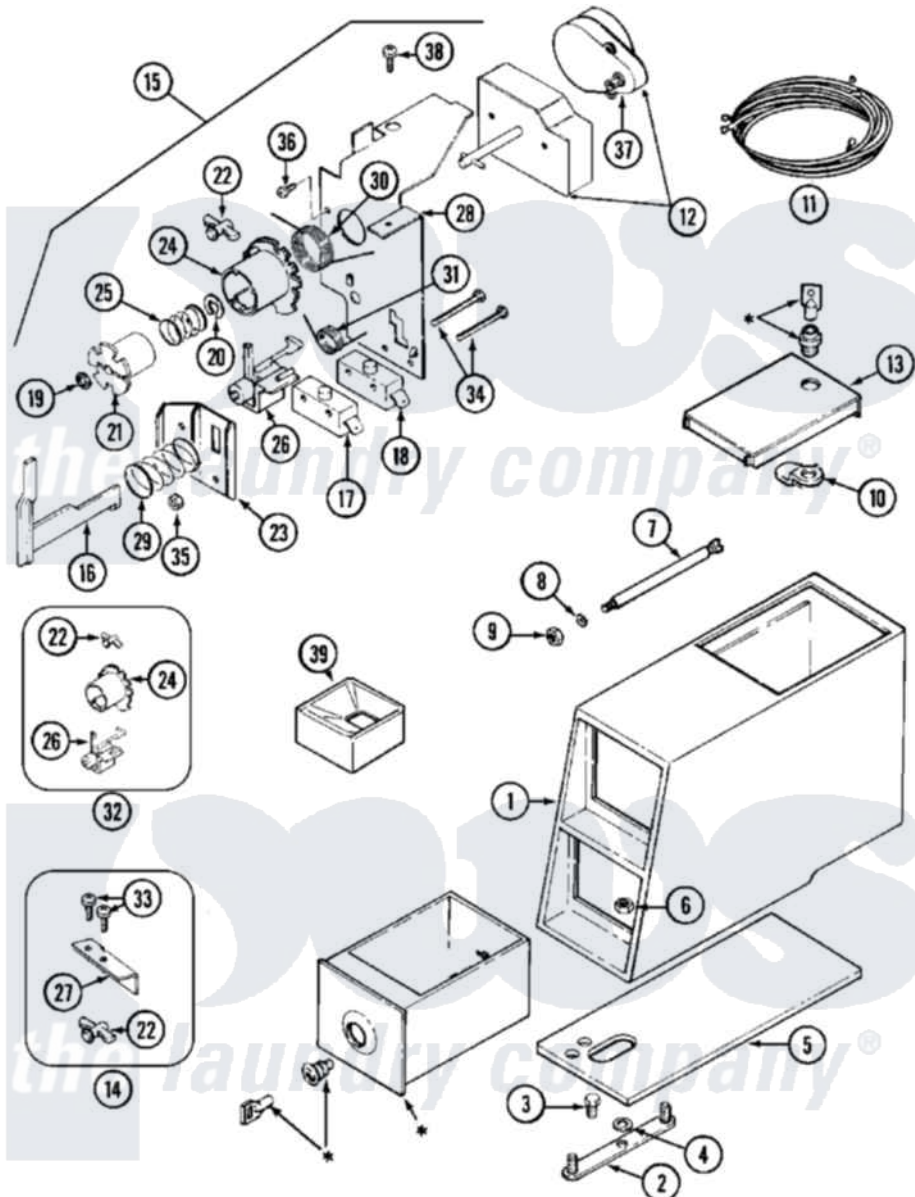

# Maytag MDG16CSAWQ 03 - CONTROL CENTER (MDG16CSAWQ)

\* CONTACT YOUR COMMERCIAL LAUNDRY DISTRIBUTOR

Maytag [Commercial Maytag MDG16CSAWQ Dryer Parts](#) Parts Diagram 03 - CONTROL CENTER (MDG16CSAWQ)  
 Click on the part number to view part

Item	Original Part Number	Replaced By	Status	Part Description
001	<a href="#">22002885</a>			Vault, Coin
002	22001810		Not Available	STRAP, MOUNTING
003	<a href="#">211294</a>	<a href="#">90767</a>		Screw, 8A X 3/8 HeX Washer Head Tapping
004	<a href="#">910309</a>			Washer, Mounting Strap
005	<a href="#">22002618</a>			Gasket, Control Center
006	<a href="#">Y052740</a>	<a href="#">62739</a>		Nut, Lock
007	22001903	<a href="#">8576635</a>		Bolt
008	<a href="#">910387</a>			Lockwasher, Vault Assembly
009	<a href="#">Y052721</a>			Nut, Terminal Block Plate
010	NLA		Not Available	CAM, LOCKING
011	<a href="#">33001195</a>			Wire Harness, Timer
012	33001155	<a href="#">33002115</a>		Timer
013	<a href="#">22001881</a>			Grommet, Double
"	<a href="#">22001882</a>			Latch, Access Door
"	22001883	<a href="#">214354</a>		Screw, Top Cover To Cabnt.
"	22002886	<a href="#">22003692</a>		Timer Access Door Assembly