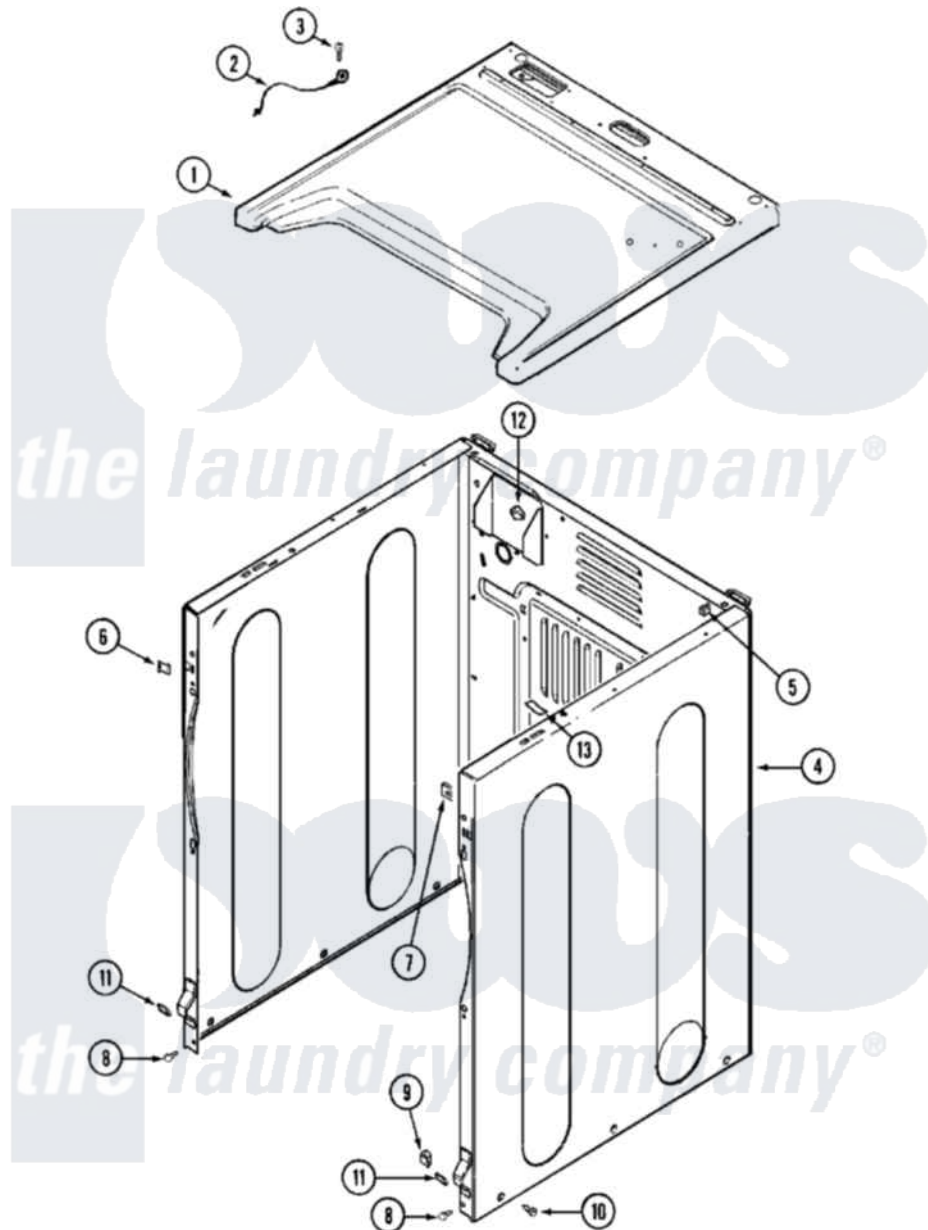

Maytag MDG16CSAWQ 04 - CABINET-FRONT (MDG16CSAWQ)

Maytag Commercial Maytag MDG16CSAWQ Dryer Parts Parts Diagram 04 - CABINET-FRONT (MDG16CSAWQ)
 Click on the part number to view part

Item	Original Part Number	Replaced By	Status	Part Description
001	33002634		Not Available	COVER, TOP (BSQ-AS PK)
"	NLA		Not Available	COVER, TOP (BSQ)
002	22001959			Wire, Ground
003	210186	3370225		Screw
004	22003644			Cabinet Assembly
"	NLA		Not Available	CABINET (BSQ)
005	310933	33002194		Nut, Speed
006	22002049			Clip Note: Clip, Front Panel
007	213280	204439		Screw And Fstner Assembly
008	22001995			Screw Note: Screw, Tumbler Front And Shroud
009	Y310376			Clip, Door Switch Harness
010	213007			Xfor Cabinet See Cabinet, Back
"	22003409	213007		Xfor Cabinet See Cabinet, Back
011	22002239			Clip, Front Panel