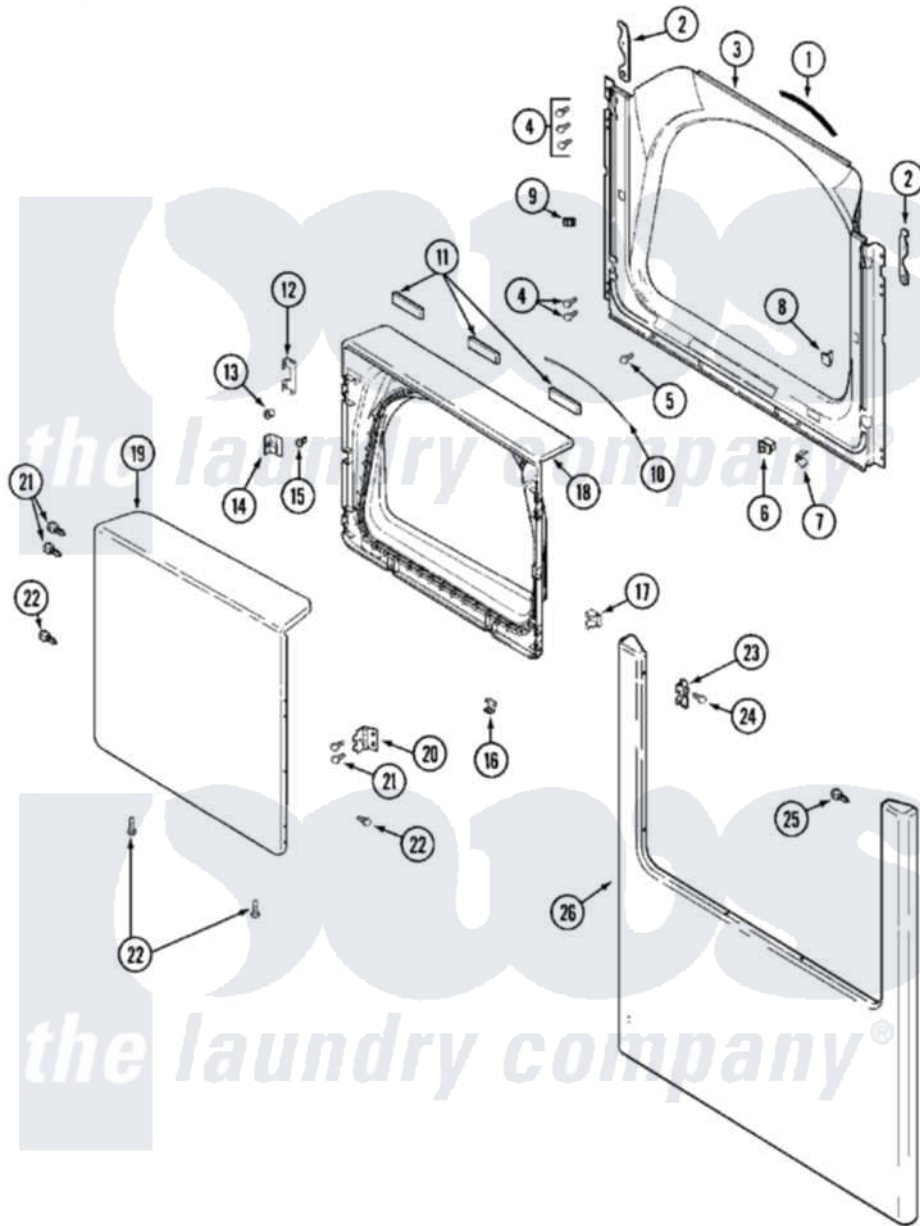

Maytag MDG16CSAWQ 05 - DOOR (MDG16CSAWQ)

Maytag [Commercial Maytag MDG16CSAWQ Dryer Parts](#) Parts Diagram 05 - DOOR (MDG16CSAWQ)
 Click on the part number to view part

Item	Original Part Number	Replaced By	Status	Part Description
001	33001767			Seal, Shroud
002	22002247	33002597		Hook, Security
003	33001900			Shroud
004	22001995			Screw Note: Screw, Tumbler Front And Shroud
005	33001768			Screw, Shroud Note: Screw, Shroud And Outlet Duct
006	33001509	W10169313		Switch-Dor
007	33001760			Bracket, Hinge
008	NLA		Not Available	PLUG, DOOR CATCH
009	Y304578	LA-1003		Door Catch Kit
010	33002094			Seal, Door
011	33001268		Not Available	PAD, DOOR
012	22002038			Clip, Door
013	33001771			Bushing, Inner Door
014	33001793			Bracket, Strike
015	33001761			Strike, Door

016	22002039		Clip, Door
017	33001763		Plug, Inner Door
018	22002039		Clip, Door
"	22002063		Screw No.8-18AB Wafer Head
"	33001899		Door, Inner
"	33002351		Screw
019	NLA	Not Available	DOOR, OUTER (BSQ)
020	33001759		Hinge, Door
021	22002062	98006631	Screw
022	33002351		Screw
023	33002349		Cover, Hinge Hole
024	33001846		Screw, Hinge Hole Cover
025	22002243		Screw, Front Panel And Hinge
"	22002244		Clip, Grounding
026	213280	204439	Screw And Fstner Assembly
"	22002239		Clip, Front Panel
"	NLA	Not Available	PANEL, FRONT (BSQ)