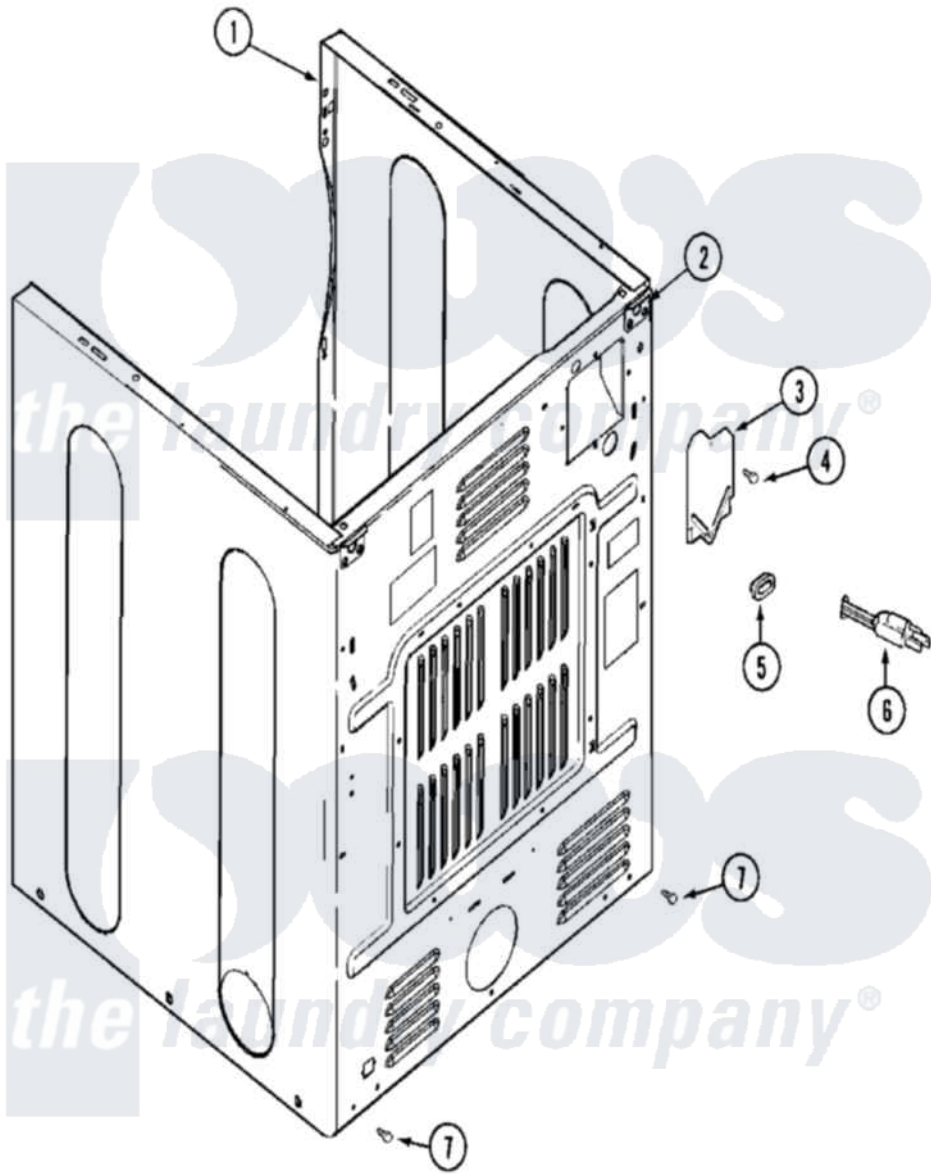

# Maytag MDG16CSAWQ 06 - CABINET-REAR (MDG16CSAWQ)

Maytag Commercial Maytag MDG16CSAWQ Dryer Parts Parts Diagram 06 - CABINET-REAR (MDG16CSAWQ)  
 Click on the part number to view part

Item	Original Part Number	Replaced By	Status	Part Description
001	NLA		Not Available	CABINET (BSQ)
002	<a href="#">22001995</a>			Screw Note: Screw, Tumbler Front And Shroud
"	22003367	<a href="#">22004095</a>		Hinge, Plastic
"	NLA		Not Available	BRACKET, CABINET HINGE
003	<a href="#">33001795</a>			Cover, Terminal Block
004	<a href="#">22001995</a>			Screw Note: Screw, Tumbler Front And Shroud
005	<a href="#">211881</a>			Grommet, Cord Part Not Used-Gas Models Only
006	33001284		Not Available	CORD, POWER
007	<a href="#">22001995</a>			Screw Note: Screw, Tumbler Front And Shroud