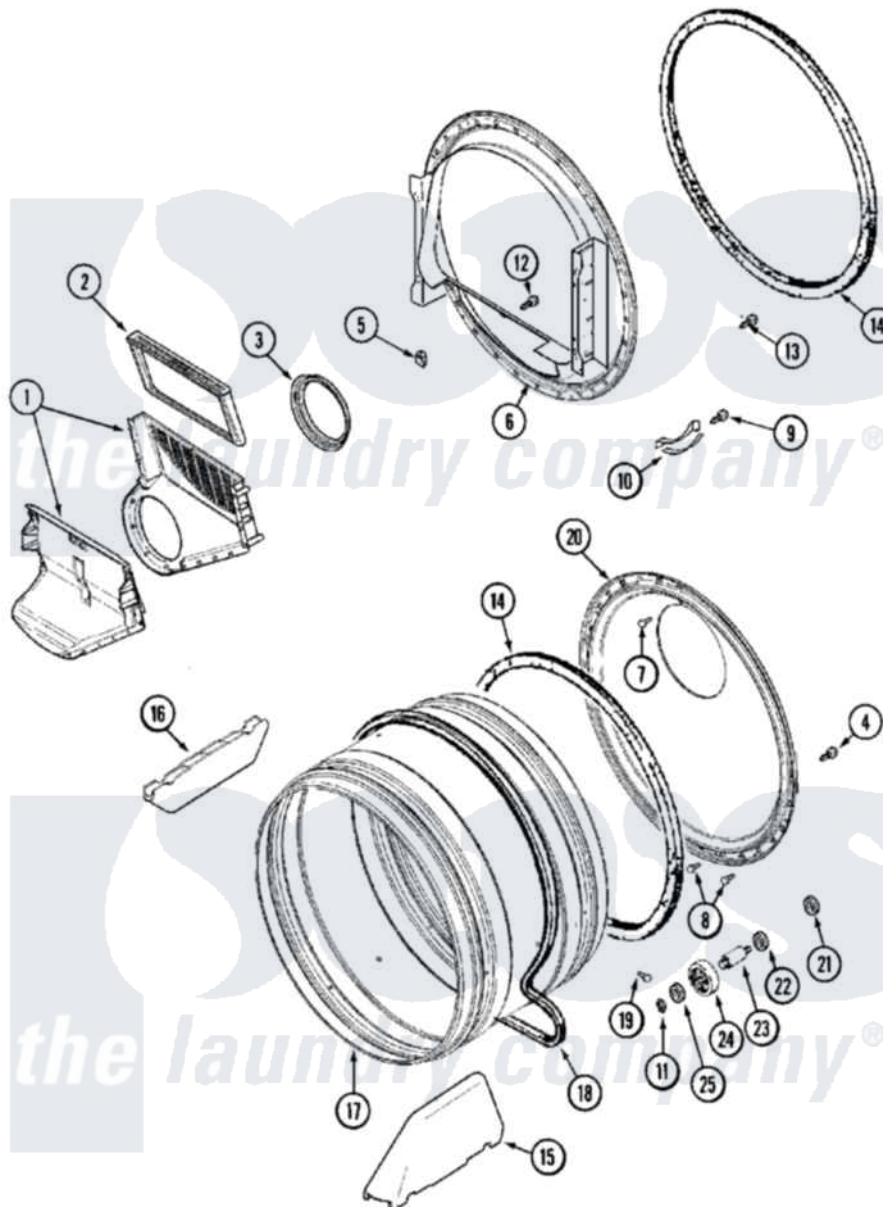

Maytag MDG16CSAWQ 08 - TUMBLER (MDG16CSAWQ)

Maytag Commercial Maytag MDG16CSAWQ Dryer Parts Parts Diagram 08 - TUMBLER (MDG16CSAWQ)
 Click on the part number to view part

Item	Original Part Number	Replaced By	Status	Part Description
001	33001799			Outlet Duct Assembly Note: Outlet Duct Assembly
002	33001808			Filter, Lint
003	33001758	33002560		Seal, Blower
004	33002190			SCrew, C BraCe, BraCket, Cabinet
005	Y310376			Clip, Door Switch Harness
006	33001802			Front, Tumbler
007	210932			Screw, No.8 X 9/16 Ctsk Note: Screw, Inlet Duct
008	22001996	3370225		Screw
009	210720			Rivet, Bearing To Tumbler Frnt
010	306508			Tumbler Bearing Kit ---W
011	410233	9703438		Ring-Retrn
012	NLA		Not Available	SCREW, OUTLET DUCT (PHILLIPS)
013	33001855	33002917		Screw, No.10-16
014	33001807			Seal, Tumbler

015	33001756	33002032	Baffle
016	33001755		Baffle
017	33001889		Tumbler
018	33001777	33002535	V-Belt
019	33001788	33002973	Screw, No.9-15 X 1.00 Hx WS
020	33001801		Back, Tumbler
021	33001443		Nut, Hex
022	Y313347	312535	Washer, Vault Mounting Brk.
023	Y312948	6-3129480	Shaft- Tumbler
024	Y303373	12001541	Drum Roller/Washer Assembly--W
025	312535		Washer, Vault Mounting Brk.