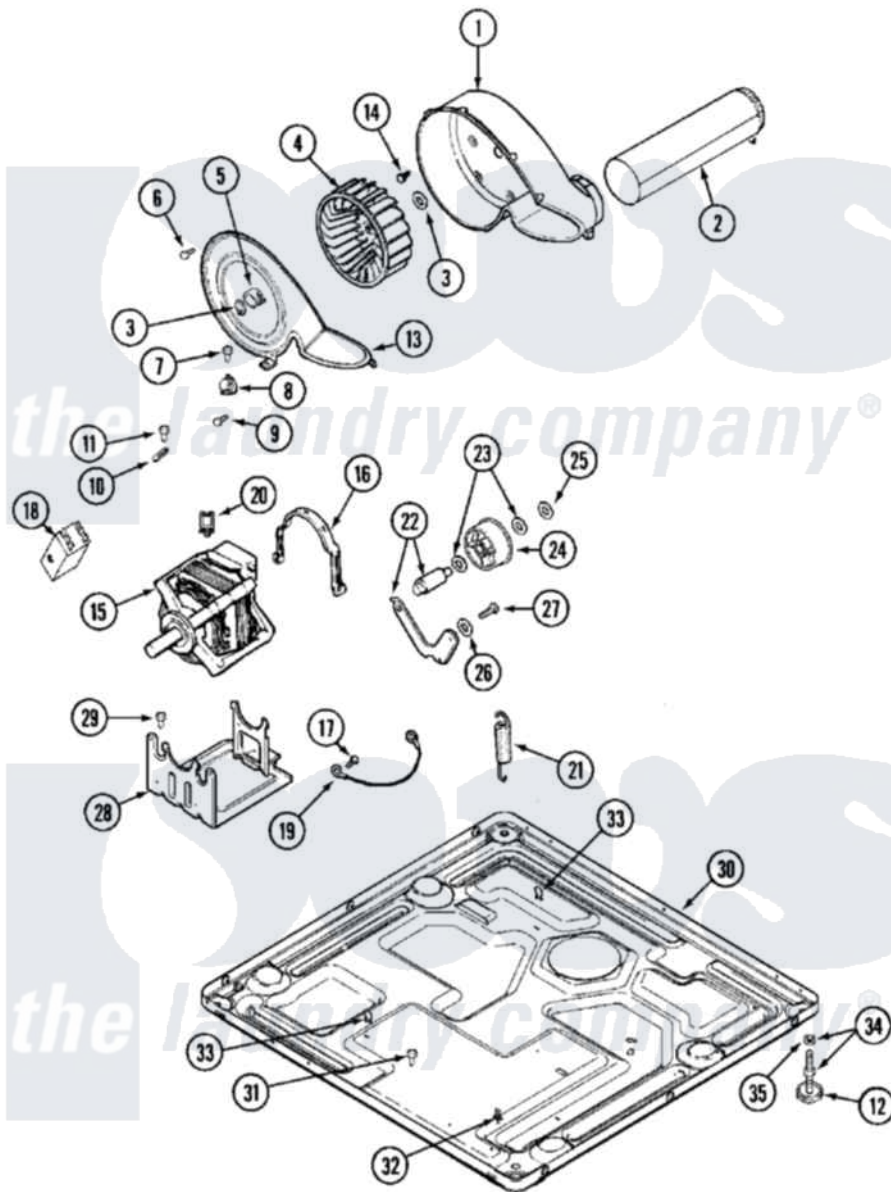

Maytag MDG16CSAWQ 09 - MOTOR DRIVE (MDG16CSAWQ)

Maytag [Commercial Maytag MDG16CSAWQ Dryer Parts](#) Parts Diagram 09 - MOTOR DRIVE (MDG16CSAWQ)
 Click on the part number to view part

Item	Original Part Number	Replaced By	Status	Part Description
001	33001789			Housing, Blower
002	22001995			Screw Note: Screw, Tumbler Front And Shroud
"	33001800			Duct Assembly, Exhaust
003	410233	9703438		Ring-Retrn
004	33001790			Wheel, Blower
005	312967			Clamp, Blower Housing
006	33001855	33002917		Screw, No.10-16
007	Y313561			Screw---NA
008	303392			Thermostat, Cycling
"	306966			Thermostat, Multi-Temp Part Not Used Mdg26ct-MN Only
009	22001996	3370225		Screw
010	33001762			Fuse, Thermal
011	NLA		Not Available	SCREW, THERMAL CUT-OFF
012	Y314137			Foot, Rubber
013	33001796	33002711		Cover, Blower Housing

014	314818	1163839	Screw
015	33001276		Torsion Timer Assembly
"	33002237	33002478	Motor
"	33002462	33002478	Motor
"	33002478		Motor
016	Y015825		Clip, Motor To Motor Support
017	910343	488234	Screw 8-32 X 1/4
018	33001854	33002478	Motor
019	901220		Ground Wire
020	Y310376		Clip, Door Switch Harness
021	33001754	33002459	Assembly, Spring And Plug
"	33002157		Grommet
"	33002460	33002459	Assembly, Spring And Plug
"	33002461		Plug For Spring
022	33001782	6-3705180	Idler Arm
023	Y312527		Washer, Idler Shaft
024	33001783	6-3700340	Bearing- I
025	312958	354987	Ring, Retaining
026	315772		Sleeve, Idler Arm
027	Y014874		Screw, Idler Arm And Sleeve
028	Y313561		Screw----NA
"	33001752	33002817	Motor Support, Offset
"	33002466	33002817	Motor Support, Offset
029	Y313561		Screw----NA
030	33002622		Base,
"	NLA	Not Available	BASE
031	22001078	3177991	Screw
032	315471	22003298	Retainer, Wire
033	410490		Spring, Retainer Wire Harness
034	Y305086		Adjustable Leg And Nut
035	Y052740	62739	Nut, Lock