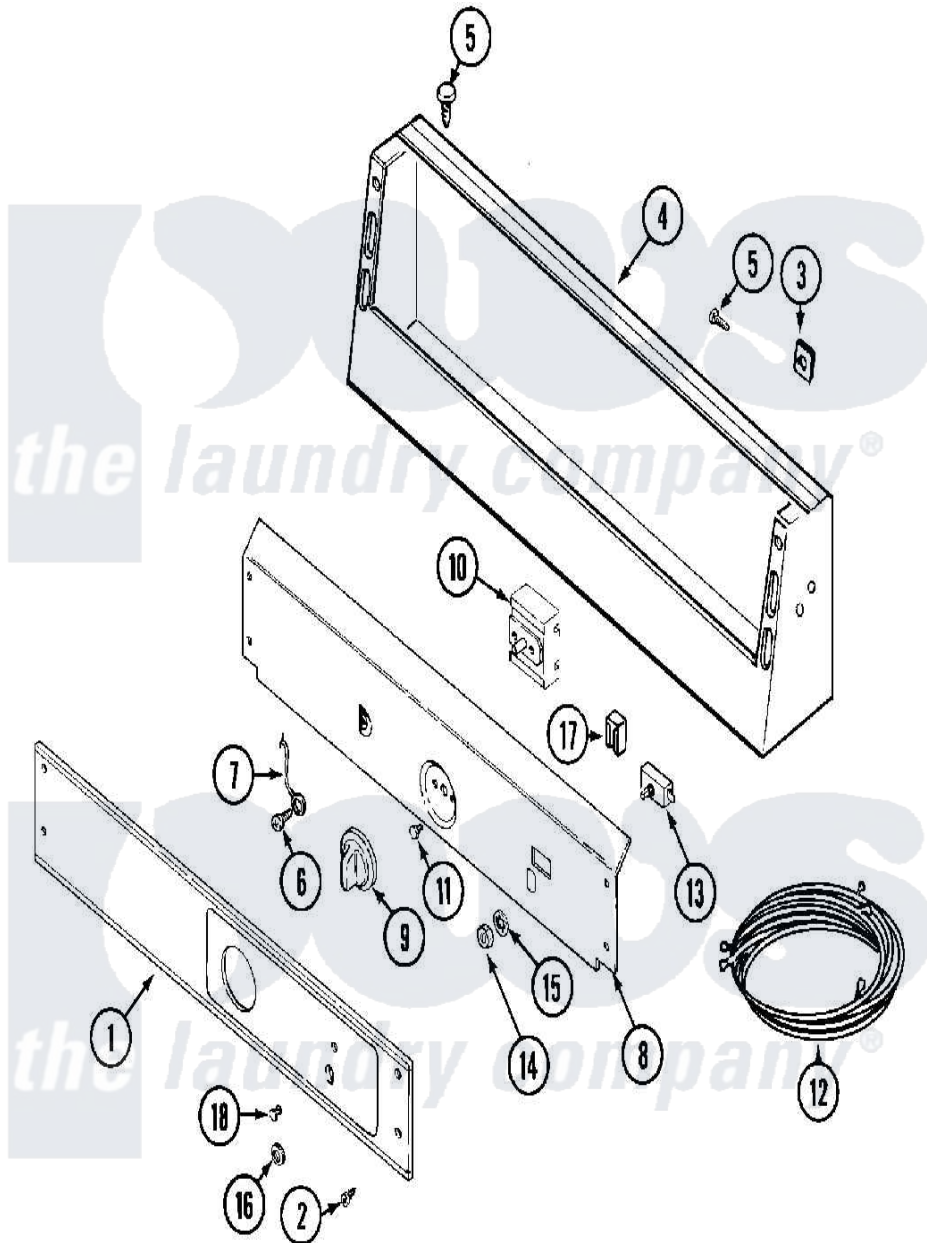

# Maytag MDG16CSAWW 01 - CONTROL PANEL

Maytag [Commercial Maytag MDG16CSAWW Dryer Parts](#) Parts Diagram 01 - CONTROL PANEL  
 Click on the part number to view part

Item	Original Part Number	Replaced By	Status	Part Description
001	NLA		Not Available	PANEL, CONTROL
002	<a href="#">215506</a>			Screw, Control Panel Overlay
003	<a href="#">215506</a>			Screw, Control Panel Overlay
004	<a href="#">22002329</a>			Console
"	22002330	<a href="#">22002889</a>		Console
"	<a href="#">22003089</a>			Console
005	212276	<a href="#">W10116760</a>		Screw
006	<a href="#">211252</a>			Screw, Ground Wire
007	<a href="#">205810</a>			Wire, Ground
008	<a href="#">33001959</a>			Bracket, Back
"	<a href="#">33002522</a>			Bracket, Back
"	NLA		Not Available	BRACKET, BACK (ALM)
009	<a href="#">306938</a>			Knob, Selector Switch
010	307237	<a href="#">W10327105</a>		Switch, Cycle Selection
"	<a href="#">33002276</a>			Switch, Cycle Selector
011	<a href="#">Y313588</a>	<a href="#">488234</a>		Screw 8-32 X 1/4

012	<a href="#">33001963</a>		Wire Harness, Main
"	<a href="#">33002244</a>		Wire Harness, Main
"	<a href="#">33002245</a>		Wire Harness, Main
"	NLA	Not Available	WIRE HARNESS, MAIN
013	306940	<a href="#">W10149462</a>	Switch, Push-To-Start
014	Y312706	<a href="#">422617</a>	Nut
015	<a href="#">312751</a>		Lockwasher, Start Switch
016	<a href="#">Y312702</a>		Knurled Nut, Start Switch
017	204075	Not Available	PILOT LAMP (DG MODELS ONLY)
"	22001365	<a href="#">W10139459</a>	Lamp-Indicator 230 V.
018	<a href="#">215564</a>		Lens, Indicator Light
019	<a href="#">16009021</a>		Manual, Service-No Refund