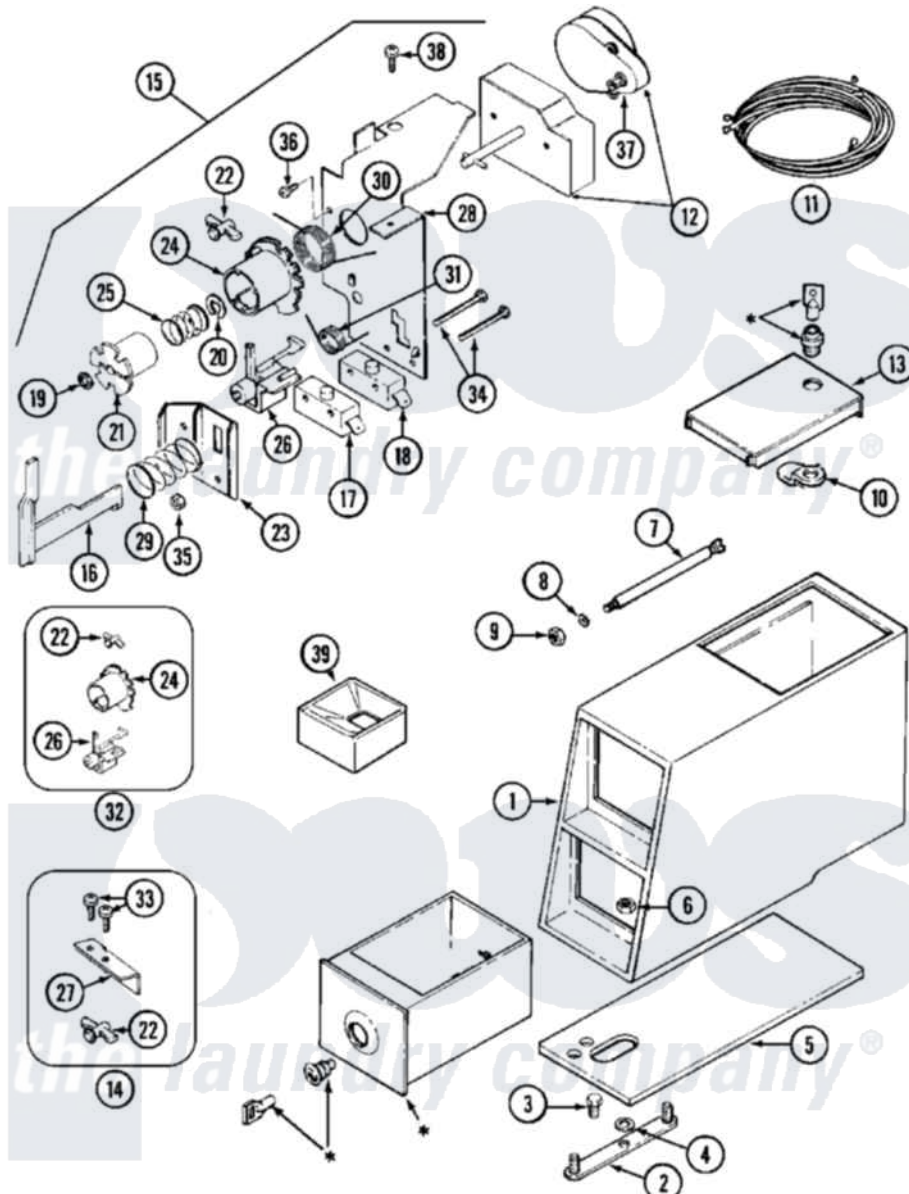

Maytag MDG16CSAWW 02 - CONTROL CENTER

* CONTACT YOUR COMMERCIAL LAUNDRY DISTRIBUTOR

Maytag [Commercial Maytag MDG16CSAWW Dryer Parts](#) Parts Diagram 02 - CONTROL CENTER
 Click on the part number to view part

Item	Original Part Number	Replaced By	Status	Part Description
001	22002478		Not Available	VAULT, COIN (WHT) (ORIGINAL COIN VAULT NLA USE)
"	22002479	22002885		Vault, Coin
002	22001810		Not Available	STRAP, MOUNTING
003	211294	90767		Screw, 8A X 3/8 HeX Washer Head Tapping
004	910309			Washer, Mounting Strap
005	22002072			Gasket, Control Center
"	22002073	22002618		Gasket, Control Center
006	Y052740	62739		Nut, Lock
007	22001903	8576635		Bolt
008	910387			Lockwasher, Vault Assembly
009	Y052721			Nut, Terminal Block Plate
010	NLA		Not Available	CAM, LOCKING
011	33001195			Wire Harness, Timer
012	33001155	33002115		Timer