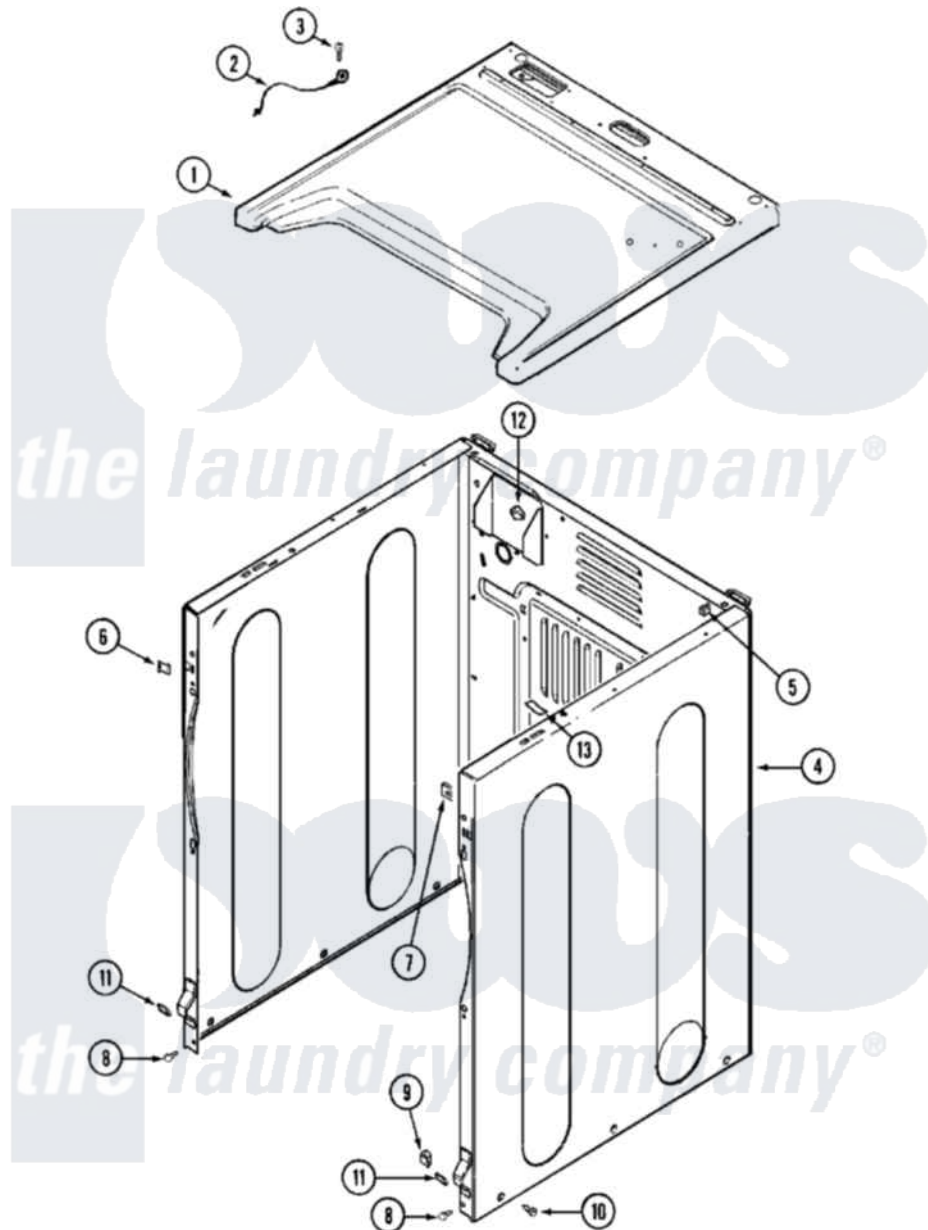

Maytag MDG16CSAWW 03 - CABINET-FRONT

Maytag [Commercial Maytag MDG16CSAWW Dryer Parts](#) Parts Diagram 03 - CABINET-FRONT
 Click on the part number to view part

Item	Original Part Number	Replaced By	Status	Part Description
001	33001949			Cover, Top
"	33002633			Cover, Top
"	NLA		Not Available	(ALM)
002	22001959			Wire, Ground
003	210186	3370225		Screw
004	NLA		Not Available	CABINET (WHT)
005	310933	33002194		Nut, Speed
006	22002049			Clip Note: Clip, Front Panel
007	213280	204439		Screw And Fstner Assembly
008	22001995			Screw Note: Screw, Tumbler Front And Shroud
009	Y310376			Clip, Door Switch Harness
010	213007			Xfor Cabinet See Cabinet, Back
"	22003409	213007		Xfor Cabinet See Cabinet, Back
011	22002239			Clip, Front Panel