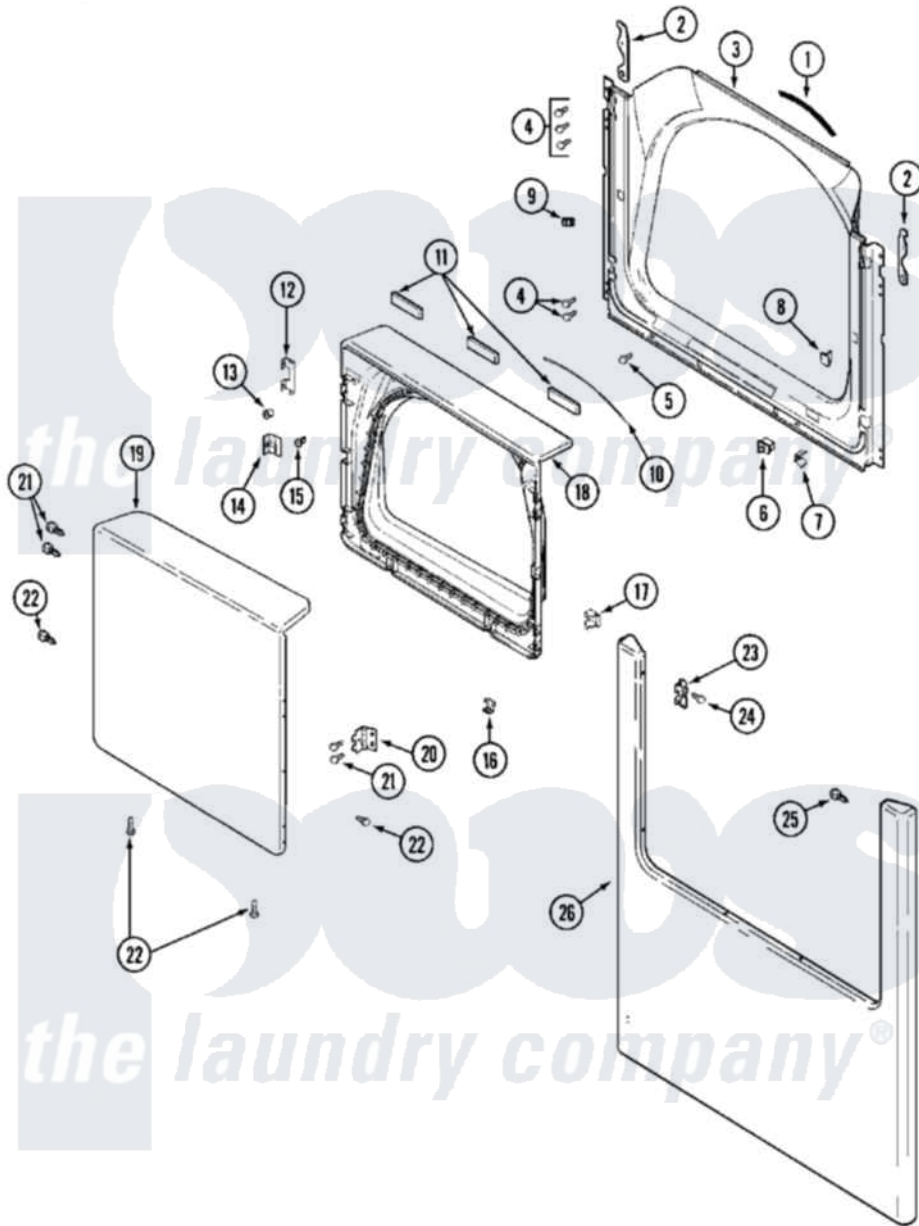

Maytag MDG16CSAWW 04 - DOOR

Maytag Commercial Maytag MDG16CSAWW Dryer Parts Parts Diagram 04 - DOOR
 Click on the part number to view part

Item	Original Part Number	Replaced By	Status	Part Description
001	33001767			Seal, Shroud
002	22002247	33002597		Hook, Security
003	33001900			Shroud
"	33001954			Shroud
"	NLA		Not Available	(ALM)
004	22001995			Screw Note: Screw, Tumbler Front And Shroud
005	33001768			Screw, Shroud Note: Screw, Shroud And Outlet Duct
006	33001509	W10169313		Switch-Dor
"	33002167			Switch, Door
"	33002239			Switch, Door
007	33001760			Bracket, Hinge
008	NLA		Not Available	PLUG, DOOR CATCH
009	Y304578	LA-1003		Door Catch Kit
010	33002094			Seal, Door
011	33001268		Not Available	PAD, DOOR

012	22002038		Clip, Door
013	33001771		Bushing, Inner Door
014	33001793		Bracket, Strike
015	33001761		Strike, Door
016	22002039		Clip, Door
017	33001763		Plug, Inner Door
018	33001899		Door, Inner
"	33001908		DOOR, INNER (ALM)
019	33001904		Door, Outer
"	NLA	Not Available	(ALM)
020	33001759		Hinge, Door
021	22002062	98006631	Screw
022	22002063		Screw No.8-18AB Wafer Head
"	22002064	489355	Screw, 8 X 1/2
023	33001764		Cover, Hinge Hole
"	33001765		Cover, Hinge Hole
024	33001846		Screw, Hinge Hole Cover
025	22002243		Screw, Front Panel And Hinge
"	22002244		Clip, Grounding
026	213280	204439	Screw And Fstner Assembly
"	22002239		Clip, Front Panel
"	33001901		Panel, Front
"	NLA	Not Available	(ALM)