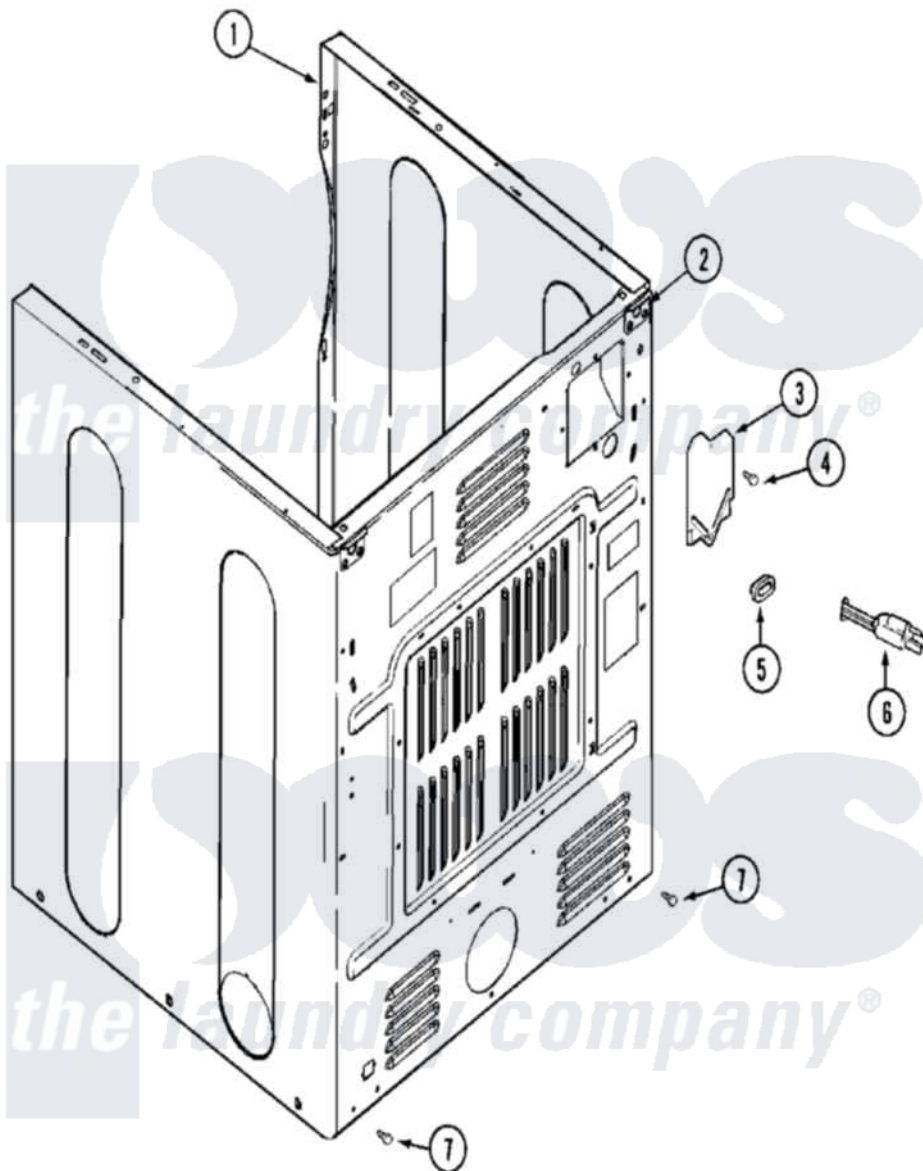

Maytag MDG16CSAWW 05 - CABINET-REAR

Maytag [Commercial Maytag MDG16CSAWW Dryer Parts](#) Parts Diagram 05 - CABINET-REAR
 Click on the part number to view part

Item	Original Part Number	Replaced By	Status	Part Description
001	NLA		Not Available	CABINET (WHT)
002	22001995			Screw Note: Screw, Tumbler Front And Shroud
"	22003367	22004095		Hinge, Plastic
"	NLA		Not Available	BRACKET, CABINET HINGE
003	33001795			Cover, Terminal Block
004	22001995			Screw Note: Screw, Tumbler Front And Shroud
"	Y912873			Screw, Terminal Block Bracket
005	211881			Grommet, Cord Part Not Used-Gas Models Only
"	216183			Grommet, Cord Export
"	22002532	216183		Grommet, Cord Export
006	308966		Not Available	CORD, POWER (EXPORT)
"	33001284		Not Available	CORD, POWER
"	33001689		Not Available	CORD, POWER (AS WRAPPED)
007	22001995			Screw Note: Screw, Tumbler