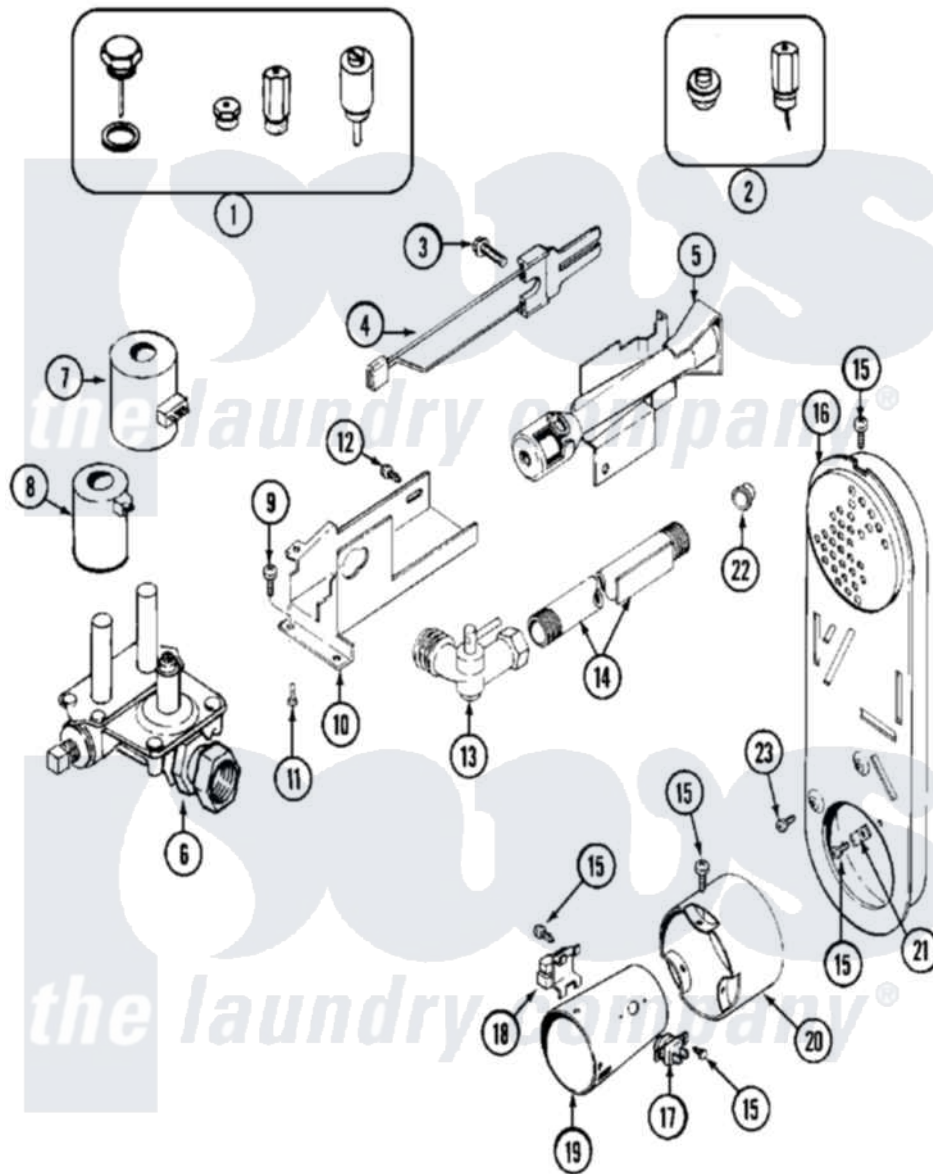

# Maytag MDG16CSAWW 06 - GAS VALVE

Maytag [Commercial Maytag MDG16CSAWW Dryer Parts](#) Parts Diagram 06 - GAS VALVE  
 Click on the part number to view part

Item	Original Part Number	Replaced By	Status	Part Description
001	Y308378	<a href="#">W10402145</a>		LP Gas Con
002	Y308377		Not Available	CONVERSION KIT (LP TO NATURAL)
003	<a href="#">304971</a>			Screw Note: Screw, Igniter
004	304970	<a href="#">4391996</a>		Ignitor
005	33001247	<a href="#">33002793</a>		Burner Assembly
006	<a href="#">307927</a>			Valve, Gas
"	<a href="#">308345</a>			Valve, Gas
007	<a href="#">306106</a>			Coil, Holding And Booster--W
008	306105	<a href="#">694540</a>		Coil, 60 Hz
009	<a href="#">Y313561</a>			Screw---NA
010	NLA		Not Available	BRACKET, GAS VALVE---NA
011	314082	<a href="#">90767</a>		Screw, 8A X 3/8 HeX Washer Head Tapping
"	314568	<a href="#">Y313559</a>		Screw
012	<a href="#">22001995</a>			Screw Note: Screw, Tumbler Front And Shroud

013	33001842	<a href="#">3406051</a>	Elbow Union Assembly
014	<a href="#">33001735</a>		Pipe And Bracket Assembly Series 18 Not Needed Use Vavle
015	<a href="#">211294</a>	<a href="#">90767</a>	Screw, 8A X 3/8 HeX Washer Head Tapping
016	33001810	Not Available	DUCT ASSY., INLET (GAS) NOTE: INLET DUCT ASSEMBLY
017	<a href="#">303395</a>		Thermostat, Hi-Limit
"	<a href="#">305169</a>		Thermostat, Hi-Limit Gas
018	Y303377	<a href="#">338906</a>	Radiant, Sensor
019	<a href="#">33001835</a>		Cone Assembly, Combustion
"	<a href="#">33001946</a>		Cone Assembly, Combustion
020	NLA	Not Available	CONE, EXTENSION (COMBUSTION)
"	<a href="#">Y303841</a>		Cone, Extension
021	<a href="#">Y312890</a>		Retainer, Heater Chamber
022	<a href="#">33001693</a>		Cap, Gas Pipe
023	22001996	<a href="#">3370225</a>	Screw