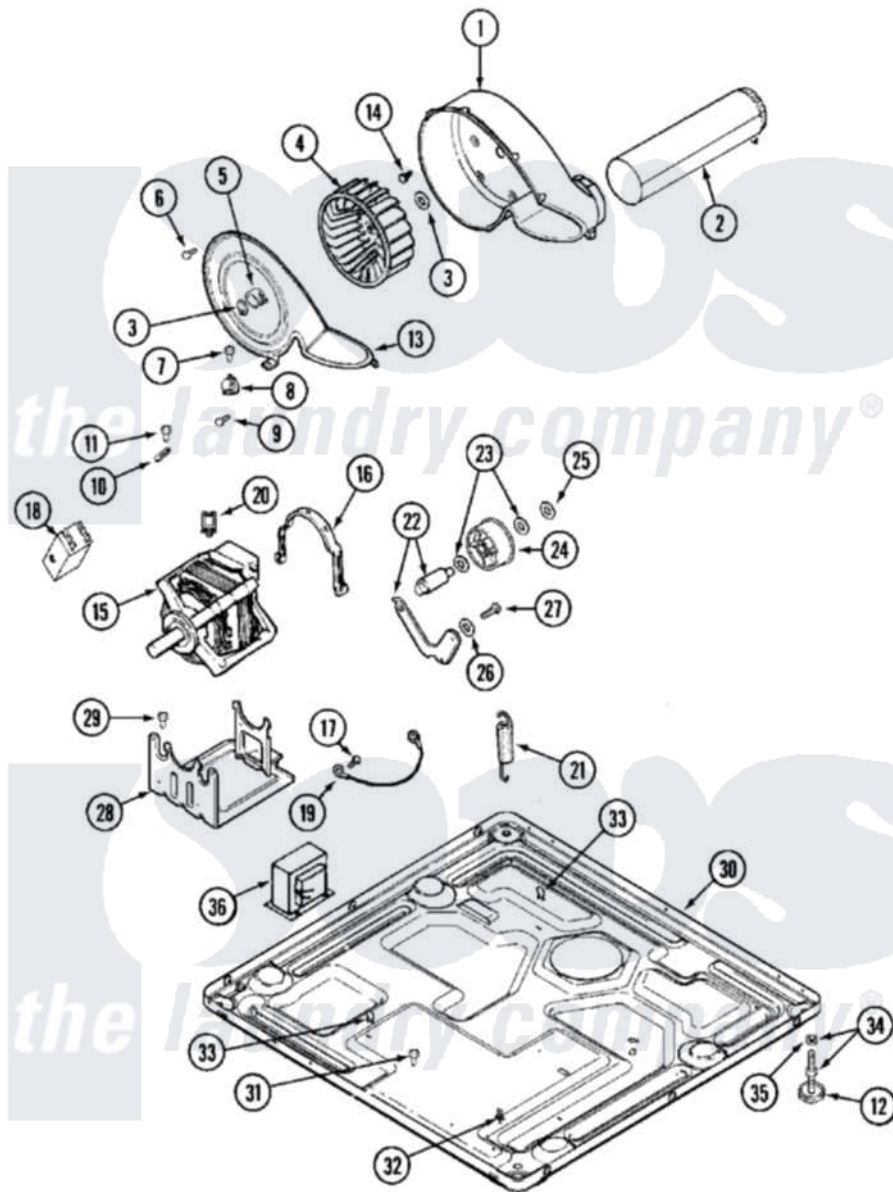

# Maytag MDG16CSAWW 07 - MOTOR DRIVE

Maytag [Commercial Maytag MDG16CSAWW Dryer Parts](#) Parts Diagram 07 - MOTOR DRIVE  
 Click on the part number to view part

Item	Original Part Number	Replaced By	Status	Part Description
001	<a href="#">33001789</a>			Housing, Blower
002	<a href="#">22001995</a>			Screw Note: Screw, Tumbler Front And Shroud
"	<a href="#">33001800</a>			Duct Assembly, Exhaust
003	410233	<a href="#">9703438</a>		Ring-Retrn
004	<a href="#">33001790</a>			Wheel, Blower
005	<a href="#">312967</a>			Clamp, Blower Housing
006	33001855	<a href="#">33002917</a>		Screw, No.10-16
007	<a href="#">Y313561</a>			Screw---NA
008	<a href="#">303392</a>			Thermostat, Cycling
"	<a href="#">306966</a>			Thermostat, Multi-Temp Part Not Used Mdg26ct-MN Only
009	22001996	<a href="#">3370225</a>		Screw
010	<a href="#">33001762</a>			Fuse, Thermal
011	NLA		Not Available	SCREW, THERMAL CUT-OFF
012	<a href="#">Y314137</a>			Foot, Rubber
013	33001796	<a href="#">33002711</a>		Cover, Blower Housing