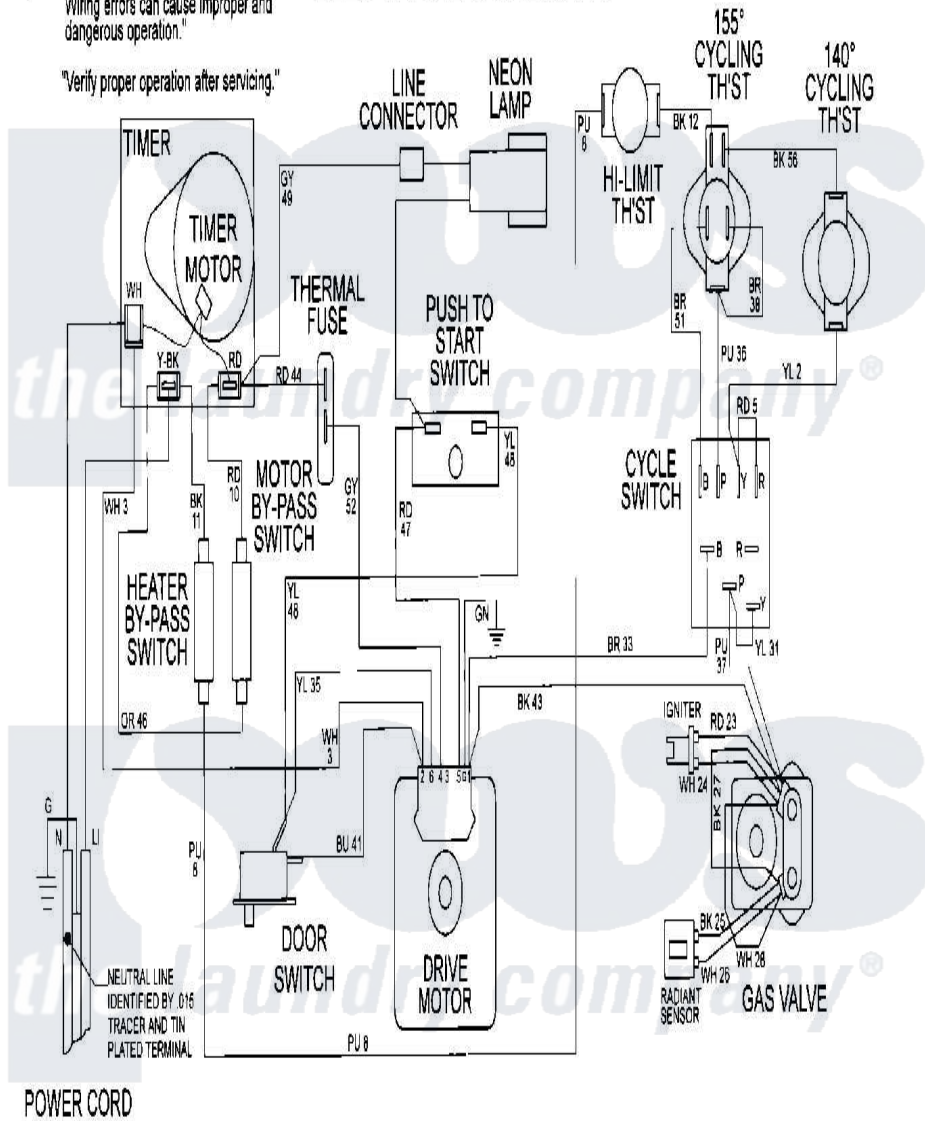

Maytag MDG16CSAWW 08 - WIRING INFORMATION

"CAUTION: Label all wires prior to disconnection when servicing controls. Wiring errors can cause improper and dangerous operation."

ELECTRICAL SCHEMATIC

"Verify proper operation after servicing."

Maytag [Commercial Maytag MDG16CSAWW Dryer Parts](#) Parts Diagram 08 - WIRING INFORMATION
 Click on the part number to view part

Item	Original Part Number	Replaced By	Status	Part Description
001	NLA		Not Available	WIRING INFORMATION