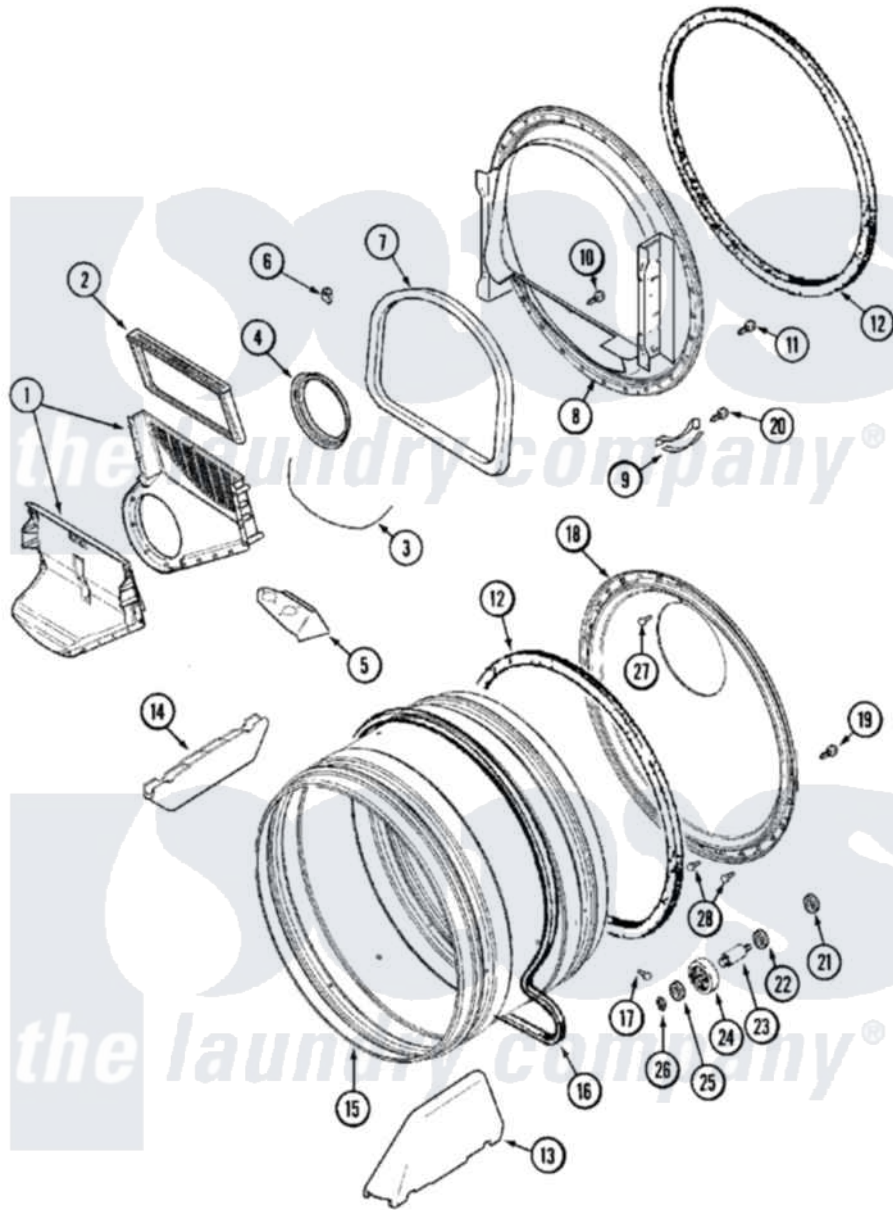

Maytag MDG16CSAWW 10 - TUMBLER

Maytag [Commercial Maytag MDG16CSAWW Dryer Parts](#) Parts Diagram 10 - TUMBLER
 Click on the part number to view part

Item	Original Part Number	Replaced By	Status	Part Description
001	33001799			Outlet Duct Assembly Note: Outlet Duct Assembly
002	33001804	33002790		Lint Filter
003	NLA		Not Available	SEAL, OUTLET DUCT
004	33001758	33002560		Seal, Blower
005	33001837			Cover, Thermostat
006	Y310376			Clip, Door Switch Harness
007	33001767			Seal, Shroud
008	33001802			Front, Tumbler
009	306508			Tumbler Bearing Kit ----W
010	NLA		Not Available	SCREW, OUTLET DUCT (PHILLIPS)
011	33001855	33002917		Screw, No.10-16
012	33001807			Seal, Tumbler
013	33001756	33002032		Baffle
014	33001755			Baffle
015	33001794	33001889		Tumbler

016	33001777	33002535	V-Belt
017	33001788	33002973	Screw, No.9-15 X 1.00 Hx WS
018	33001801		Back, Tumbler
019	33002190		SCrew, C BraCe, BraCket, Cabinet
020	210720		Rivet, Bearing To Tumbler Fmt
021	33001443		Nut, Hex
022	Y313347	312535	Washer, Vault Mounting Brk.
023	Y312948	6-3129480	Shaft- Tumbler
024	Y303373	12001541	Drum Roller/Washer Assembly--W
025	312535		Washer, Vault Mounting Brk.
026	410233	9703438	Ring-Retrn
027	210932		Screw, No.8 X 9/16 Ctsk Note: Screw, Inlet Duct
028	22001996	3370225	Screw