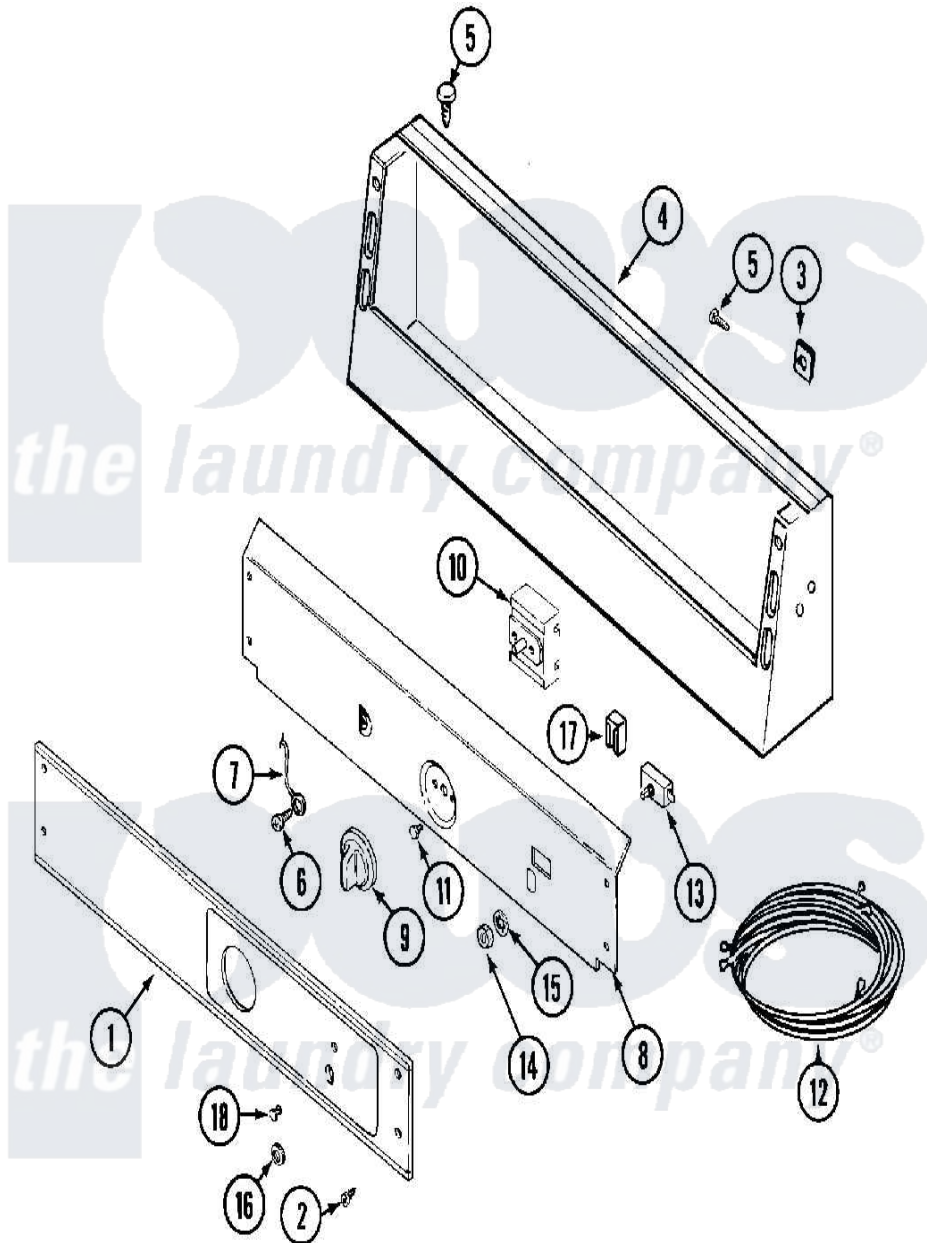

Maytag MDG16CSAXW 01 - CONTROL PANEL

Maytag [Commercial Maytag MDG16CSAXW Dryer Parts](#) Parts Diagram 01 - CONTROL PANEL
 Click on the part number to view part

Item	Original Part Number	Replaced By	Status	Part Description
001	NLA		Not Available	PANEL, CONTROL
002	215506			Screw, Control Panel Overlay
003	215506			Screw, Control Panel Overlay
004	22002329			Console
"	22002330	22002889		Console
"	22003089			Console
005	212276	W10116760		Screw
006	211252			Screw, Ground Wire
007	205810			Wire, Ground
008	33001959			Bracket, Back
"	33002522			Bracket, Back
"	NLA		Not Available	BRACKET, BACK (ALM)
009	306938			Knob, Selector Switch
010	307237	W10327105		Switch, Cycle Selection
"	33002276			Switch, Cycle Selector
011	Y313588	488234		Screw 8-32 X 1/4

012	33001963		Wire Harness, Main
"	33002244		Wire Harness, Main
"	33002245		Wire Harness, Main
"	NLA	Not Available	WIRE HARNESS, MAIN
013	306940	W10149462	Switch, Push-To-Start
014	Y312706	422617	Nut
015	312751		Lockwasher, Start Switch
016	Y312702		Knurled Nut, Start Switch
017	204075	Not Available	PILOT LAMP (DG MODELS ONLY)
"	22001365	W10139459	Lamp-Indicator 230 V.
018	215564		Lens, Indicator Light
019	16009021		Manual, Service-No Refund