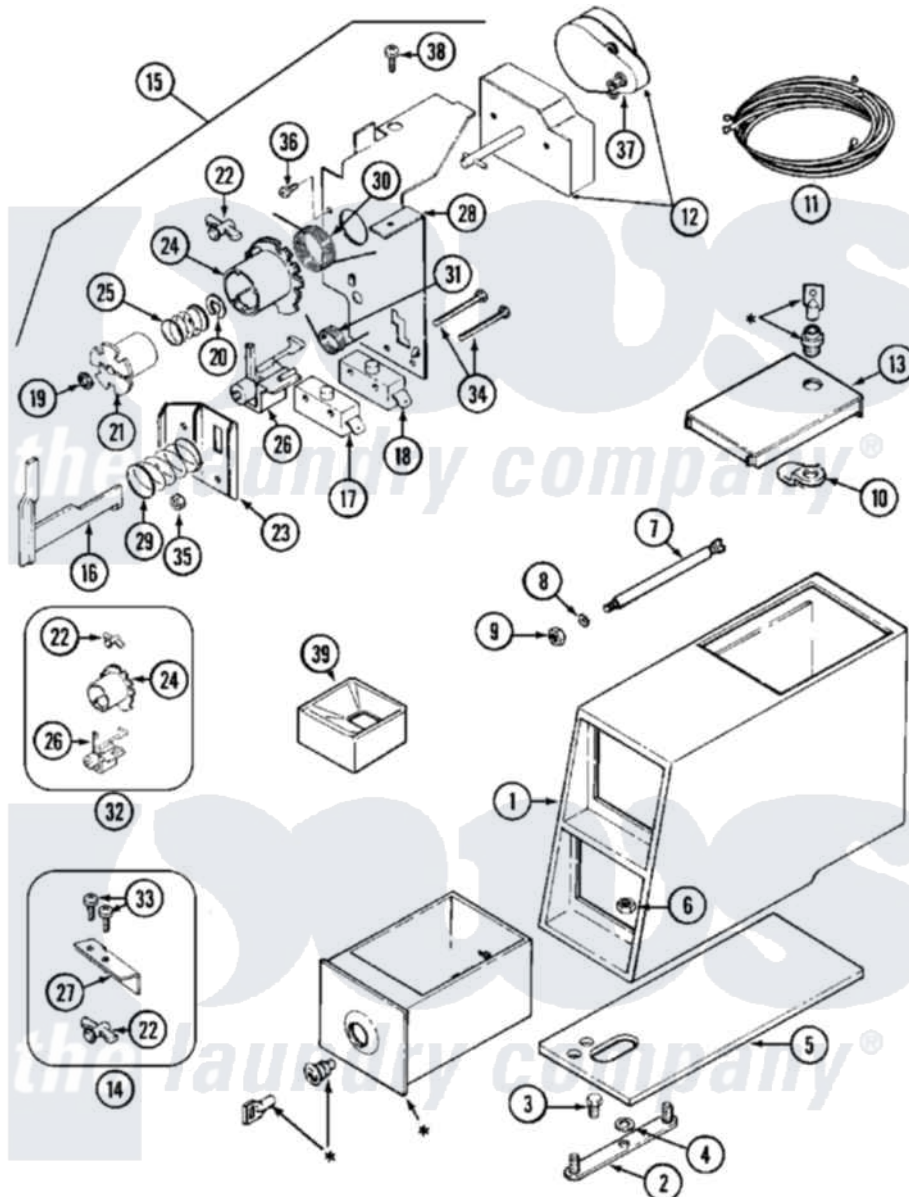

# Maytag MDG16CSAXW 02 - CONTROL CENTER

\* CONTACT YOUR COMMERCIAL LAUNDRY DISTRIBUTOR

Maytag [Commercial Maytag MDG16CSAXW Dryer Parts](#) Parts Diagram 02 - CONTROL CENTER  
 Click on the part number to view part

Item	Original Part Number	Replaced By	Status	Part Description
001	22002478		Not Available	VAULT, COIN (WHT) (ORIGINAL COIN VAULT NLA USE)
"	22002479	<a href="#">22002885</a>		Vault, Coin
002	22001810		Not Available	STRAP, MOUNTING
003	<a href="#">211294</a>	<a href="#">90767</a>		Screw, 8A X 3/8 HeX Washer Head Tapping
004	<a href="#">910309</a>			Washer, Mounting Strap
005	<a href="#">22002072</a>			Gasket, Control Center
"	22002073	<a href="#">22002618</a>		Gasket, Control Center
006	<a href="#">Y052740</a>	<a href="#">62739</a>		Nut, Lock
007	22001903	<a href="#">8576635</a>		Bolt
008	<a href="#">910387</a>			Lockwasher, Vault Assembly
009	<a href="#">Y052721</a>			Nut, Terminal Block Plate
010	NLA		Not Available	CAM, LOCKING
011	<a href="#">33001195</a>			Wire Harness, Timer
012	33001155	<a href="#">33002115</a>		Timer