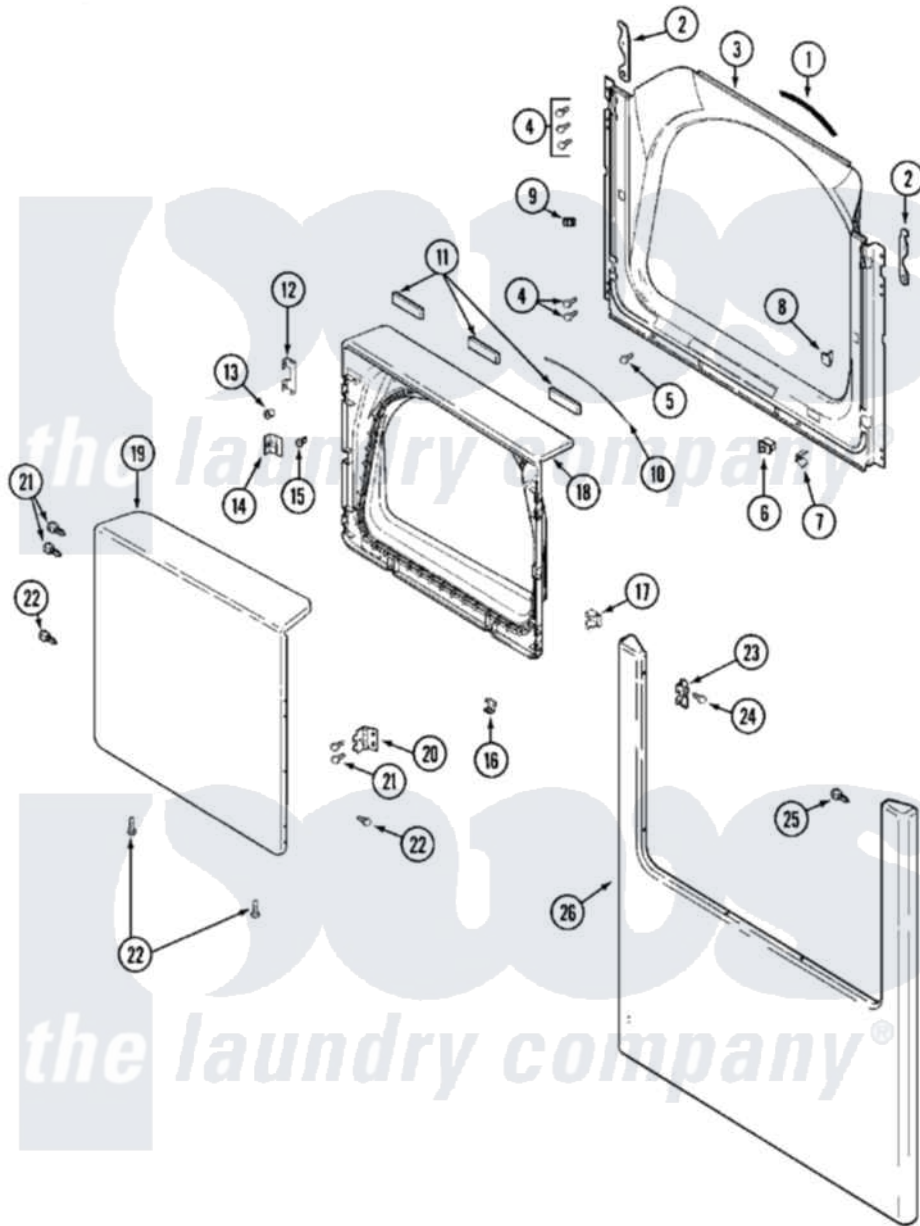

# Maytag MDG16CSAXW 03 - DOOR

Maytag [Commercial Maytag MDG16CSAXW Dryer Parts](#) Parts Diagram 03 - DOOR  
 Click on the part number to view part

Item	Original Part Number	Replaced By	Status	Part Description
001	<a href="#">33001767</a>			Seal, Shroud
002	22002247	<a href="#">33002597</a>		Hook, Security
003	<a href="#">33001900</a>			Shroud
"	<a href="#">33001954</a>			Shroud
"	NLA		Not Available	(ALM)
004	<a href="#">22001995</a>			Screw Note: Screw, Tumbler Front And Shroud
005	<a href="#">33001768</a>			Screw, Shroud Note: Screw, Shroud And Outlet Duct
006	33001509	<a href="#">W10169313</a>		Switch-Dor
"	<a href="#">33002167</a>			Switch, Door
"	<a href="#">33002239</a>			Switch, Door
007	<a href="#">33001760</a>			Bracket, Hinge
008	NLA		Not Available	PLUG, DOOR CATCH
009	Y304578	<a href="#">LA-1003</a>		Door Catch Kit
010	<a href="#">33002094</a>			Seal, Door
011	33001268		Not Available	PAD, DOOR

012	<a href="#">22002038</a>		Clip, Door
013	<a href="#">33001771</a>		Bushing, Inner Door
014	<a href="#">33001793</a>		Bracket, Strike
015	<a href="#">33001761</a>		Strike, Door
016	<a href="#">22002039</a>		Clip, Door
017	<a href="#">33001763</a>		Plug, Inner Door
018	<a href="#">33001899</a>		Door, Inner
"	<a href="#">33001908</a>		DOOR, INNER (ALM)
019	<a href="#">33001904</a>		Door, Outer
"	NLA	Not Available	(ALM)
020	<a href="#">33001759</a>		Hinge, Door
021	22002062	<a href="#">98006631</a>	Screw
022	<a href="#">22002063</a>		Screw No.8-18AB Wafer Head
"	22002064	<a href="#">489355</a>	Screw, 8 X 1/2
023	<a href="#">33001764</a>		Cover, Hinge Hole
"	<a href="#">33001765</a>		Cover, Hinge Hole
024	<a href="#">33001846</a>		Screw, Hinge Hole Cover
025	<a href="#">22002243</a>		Screw, Front Panel And Hinge
"	<a href="#">22002244</a>		Clip, Grounding
026	213280	<a href="#">204439</a>	Screw And Fstner Assembly
"	<a href="#">22002239</a>		Clip, Front Panel
"	<a href="#">33001901</a>		Panel, Front
"	NLA	Not Available	(ALM)