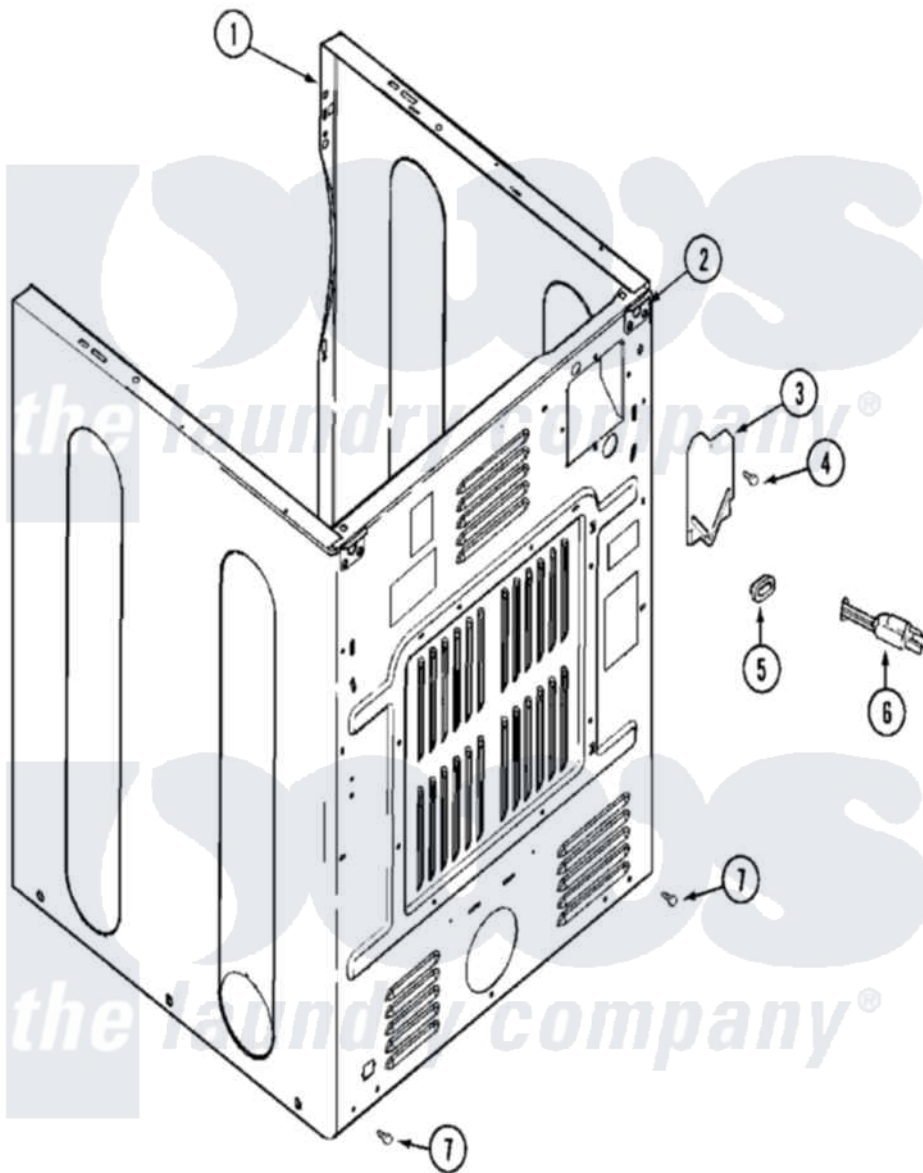

# Maytag MDG16CSAXW 04 - CABINET-REAR

Maytag [Commercial Maytag MDG16CSAXW Dryer Parts](#) Parts Diagram 04 - CABINET-REAR  
 Click on the part number to view part

Item	Original Part Number	Replaced By	Status	Part Description
001	NLA		Not Available	CABINET (WHT)
002	<a href="#">22001995</a>			Screw Note: Screw, Tumbler Front And Shroud
"	22003367	<a href="#">22004095</a>		Hinge, Plastic
"	NLA		Not Available	BRACKET, CABINET HINGE
003	<a href="#">33001795</a>			Cover, Terminal Block
004	<a href="#">22001995</a>			Screw Note: Screw, Tumbler Front And Shroud
"	<a href="#">Y912873</a>			Screw, Terminal Block Bracket
005	<a href="#">211881</a>			Grommet, Cord Part Not Used-Gas Models Only
"	<a href="#">216183</a>			Grommet, Cord Export
"	22002532	<a href="#">216183</a>		Grommet, Cord Export
006	308966		Not Available	CORD, POWER (EXPORT)
"	33001284		Not Available	CORD, POWER
"	33001689		Not Available	CORD, POWER (AS WRAPPED)
007	<a href="#">22001995</a>			Screw Note: Screw, Tumbler