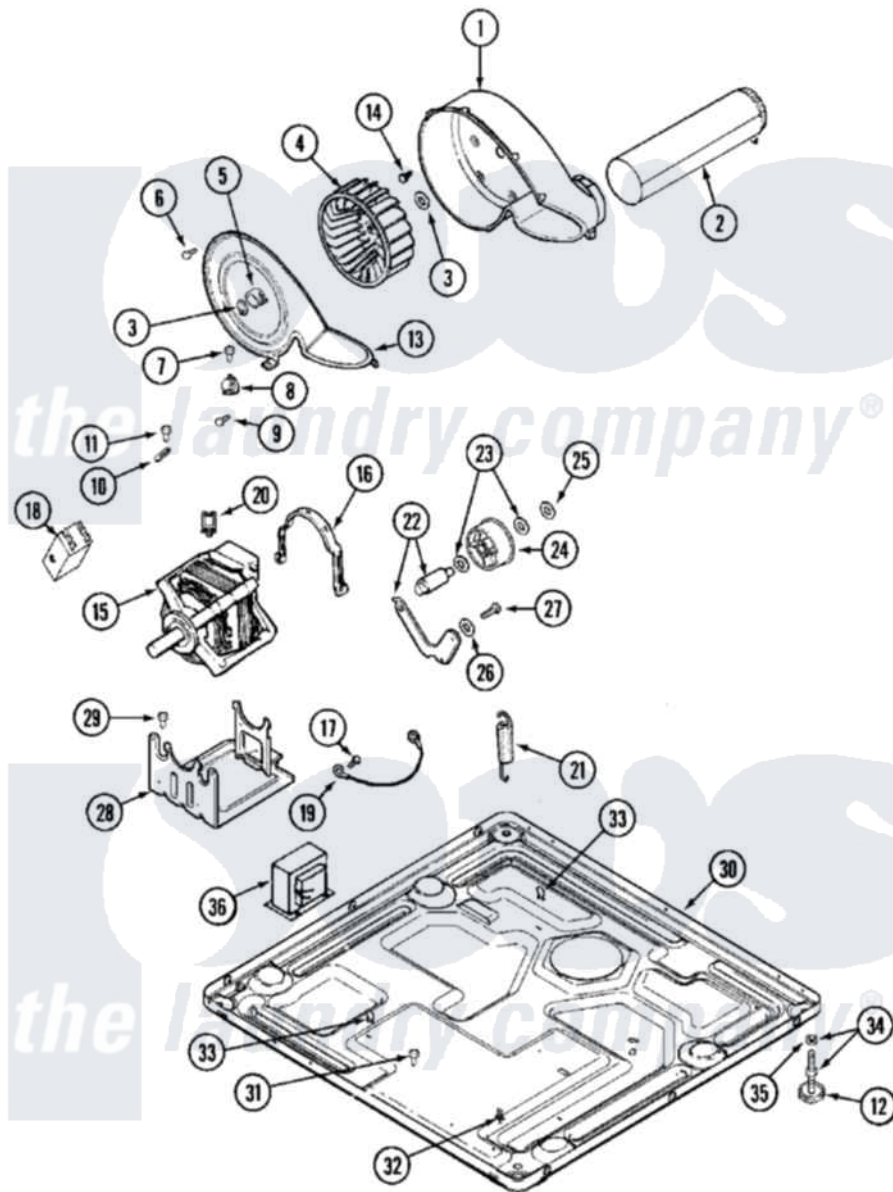

# Maytag MDG16CSAXW 06 - MOTOR DRIVE

Maytag [Commercial Maytag MDG16CSAXW Dryer Parts](#) Parts Diagram 06 - MOTOR DRIVE  
 Click on the part number to view part

Item	Original Part Number	Replaced By	Status	Part Description
001	<a href="#">33001789</a>			Housing, Blower
002	<a href="#">22001995</a>			Screw Note: Screw, Tumbler Front And Shroud
"	<a href="#">33001800</a>			Duct Assembly, Exhaust
003	410233	<a href="#">9703438</a>		Ring-Retrn
004	<a href="#">33001790</a>			Wheel, Blower
005	<a href="#">312967</a>			Clamp, Blower Housing
006	33001855	<a href="#">33002917</a>		Screw, No.10-16
007	<a href="#">Y313561</a>			Screw---NA
008	<a href="#">303392</a>			Thermostat, Cycling
"	<a href="#">306966</a>			Thermostat, Multi-Temp Part Not Used Mdg26ct-MN Only
009	22001996	<a href="#">3370225</a>		Screw
010	<a href="#">33001762</a>			Fuse, Thermal
011	NLA		Not Available	SCREW, THERMAL CUT-OFF
012	<a href="#">Y314137</a>			Foot, Rubber
013	33001796	<a href="#">33002711</a>		Cover, Blower Housing