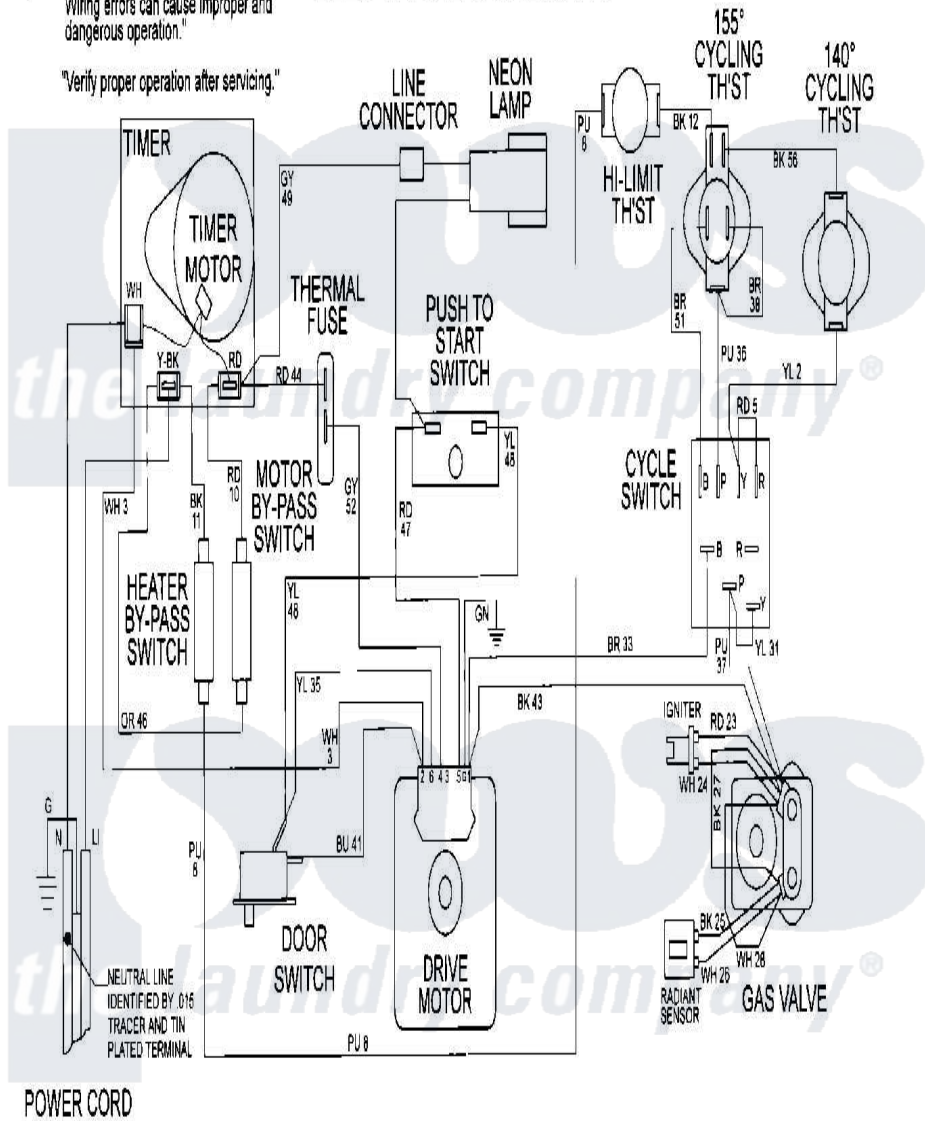

Maytag MDG16CSAXW 07 - WIRING INFORMATION

"CAUTION: Label all wires prior to disconnection when servicing controls. Wiring errors can cause improper and dangerous operation."

ELECTRICAL SCHEMATIC

"Verify proper operation after servicing."

Maytag [Commercial Maytag MDG16CSAXW Dryer Parts](#) Parts Diagram 07 - WIRING INFORMATION
 Click on the part number to view part

Item	Original Part Number	Replaced By	Status	Part Description
001	NLA		Not Available	WIRING INFORMATION