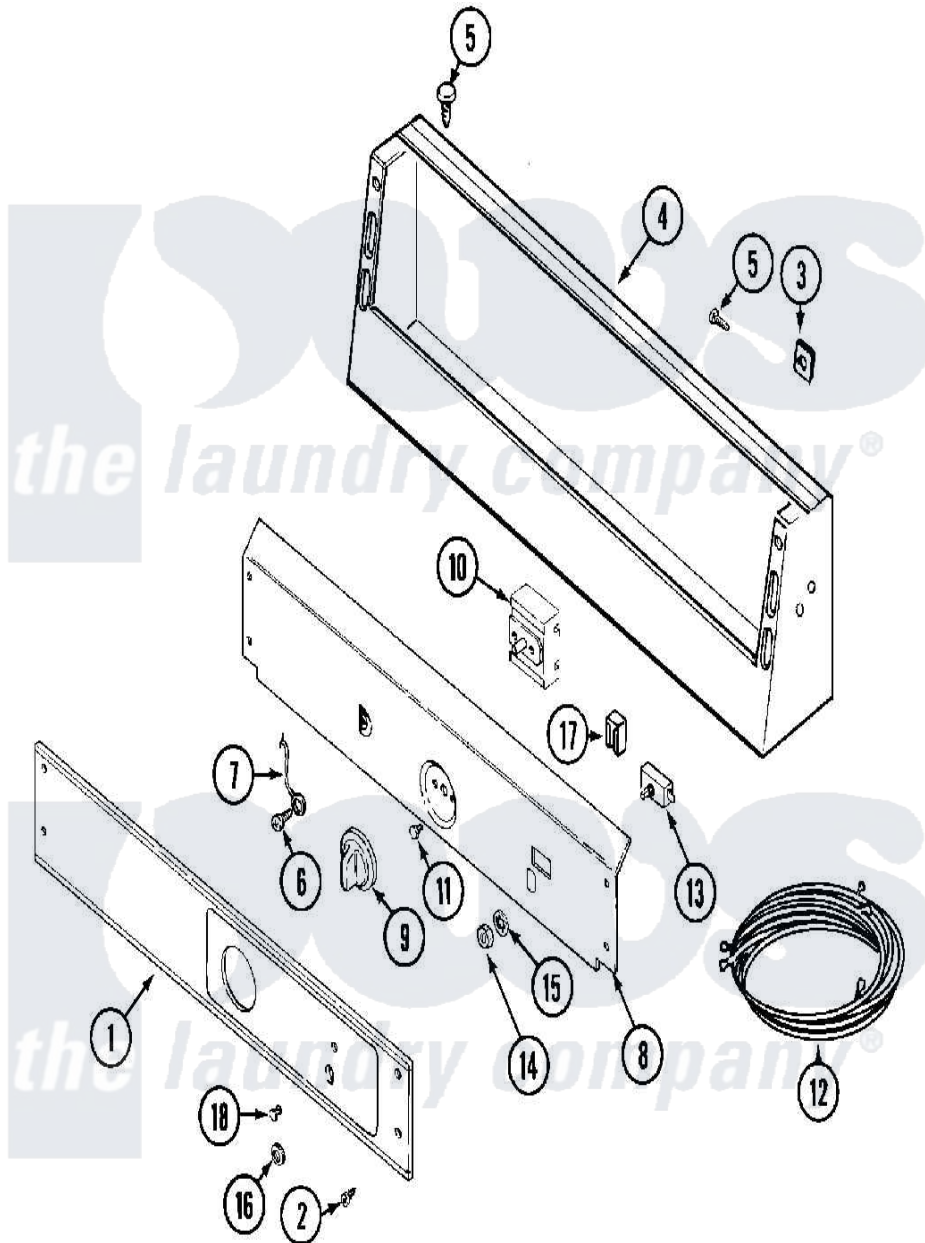

Maytag MDG16CSBGW (BOM MDG16CSBGW) 01 - CONTROL PANEL

Maytag Commercial Maytag MDG16CSBGW (BOM MDG16CSBGW) Dryer Parts Parts Diagram 01 - CONTROL PANEL
 Click on the part number to view part

Item	Original Part Number	Replaced By	Status	Part Description
001	NLA		Not Available	PANEL, CONTROL
002	215506			Screw, Control Panel Overlay
003	215003			Fastener, Panel And Bracket
004	22003089			Console
005	22001069			Screw, Vault To Control Cover
006	211252			Screw, Ground Wire
007	205810			Wire, Ground
008	33002522			Bracket, Back
009	306938			Knob, Selector Switch
010	33002276			Switch, Cycle Selector
011	Y313588	488234		Screw 8-32 X 1/4
012	33002771			Harness, Wire Main
013	306940	W10149462		Switch, Push-To-Start
014	Y312706	422617		Nut
015	312751			Lockwasher, Start Switch
016	Y312702			Knurled Nut, Start Switch