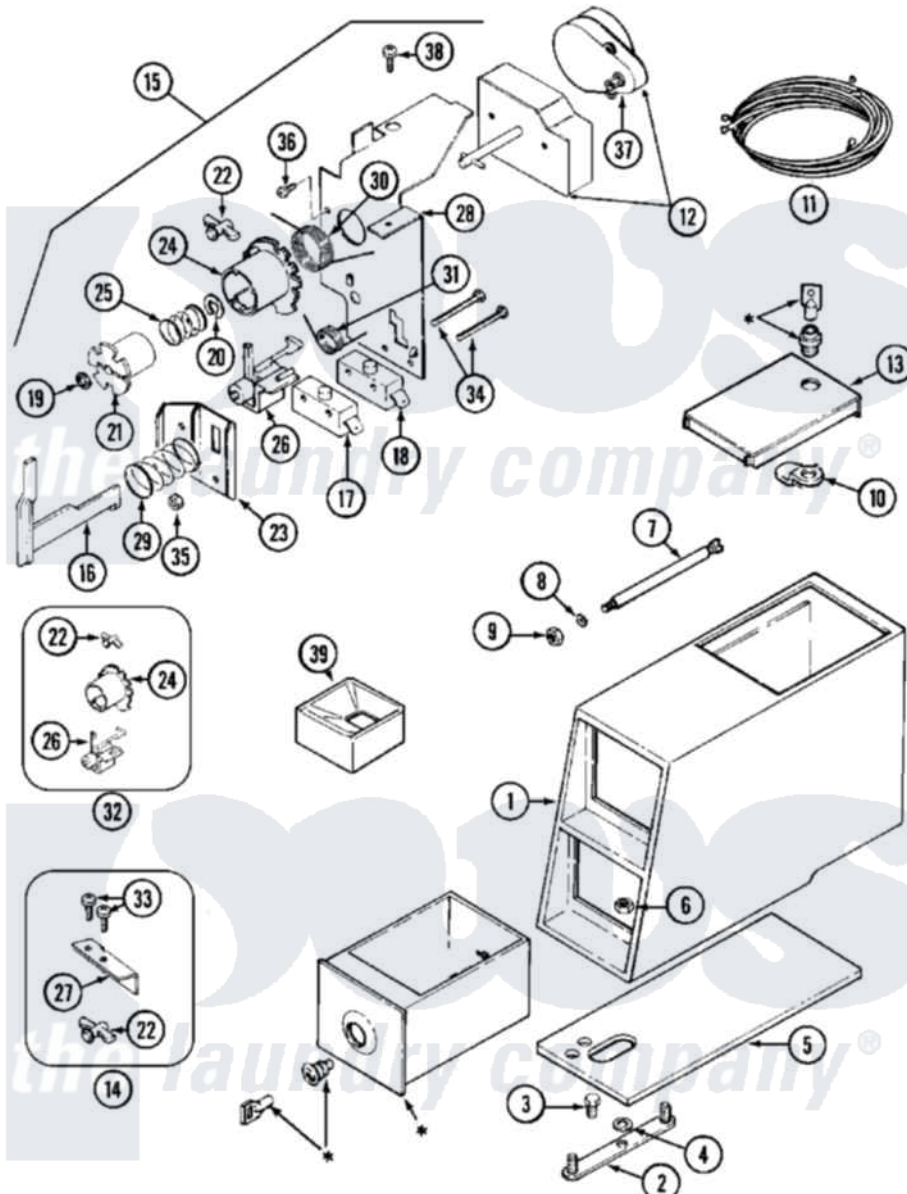

# Maytag MDG16CSBGW (BOM MDG16CSBGW) 02 - CONTROL CENTER

\* CONTACT YOUR COMMERCIAL LAUNDRY DISTRIBUTOR

Maytag [Commercial Maytag MDG16CSBGW \(BOM MDG16CSBGW\) Dryer Parts](#) Parts Diagram 02 - CONTROL CENTER

[Click on the part number to view part](#)

Item	Original Part Number	Replaced By	Status	Part Description
001	22002478		Not Available	VAULT, COIN (WHT) (ORIGINAL COIN VAULT NLA USE)
002	22001810		Not Available	STRAP, MOUNTING
003	<a href="#">211294</a>	<a href="#">90767</a>		Screw, 8A X 3/8 HeX Washer Head Tapping
004	<a href="#">910309</a>			Washer, Mounting Strap
005	<a href="#">22002072</a>			Gasket, Control Center
006	<a href="#">Y052740</a>	<a href="#">62739</a>		Nut, Lock
007	22001903	<a href="#">8576635</a>		Bolt
008	<a href="#">910387</a>			Lockwasher, Vault Assembly
009	<a href="#">Y052721</a>			Nut, Terminal Block Plate
010	NLA		Not Available	CAM, LOCKING
011	<a href="#">33001195</a>			Wire Harness, Timer
012	<a href="#">33002136</a>			Timer
013	<a href="#">22001881</a>			Grommet, Double
"	<a href="#">22001882</a>			Latch, Access Door