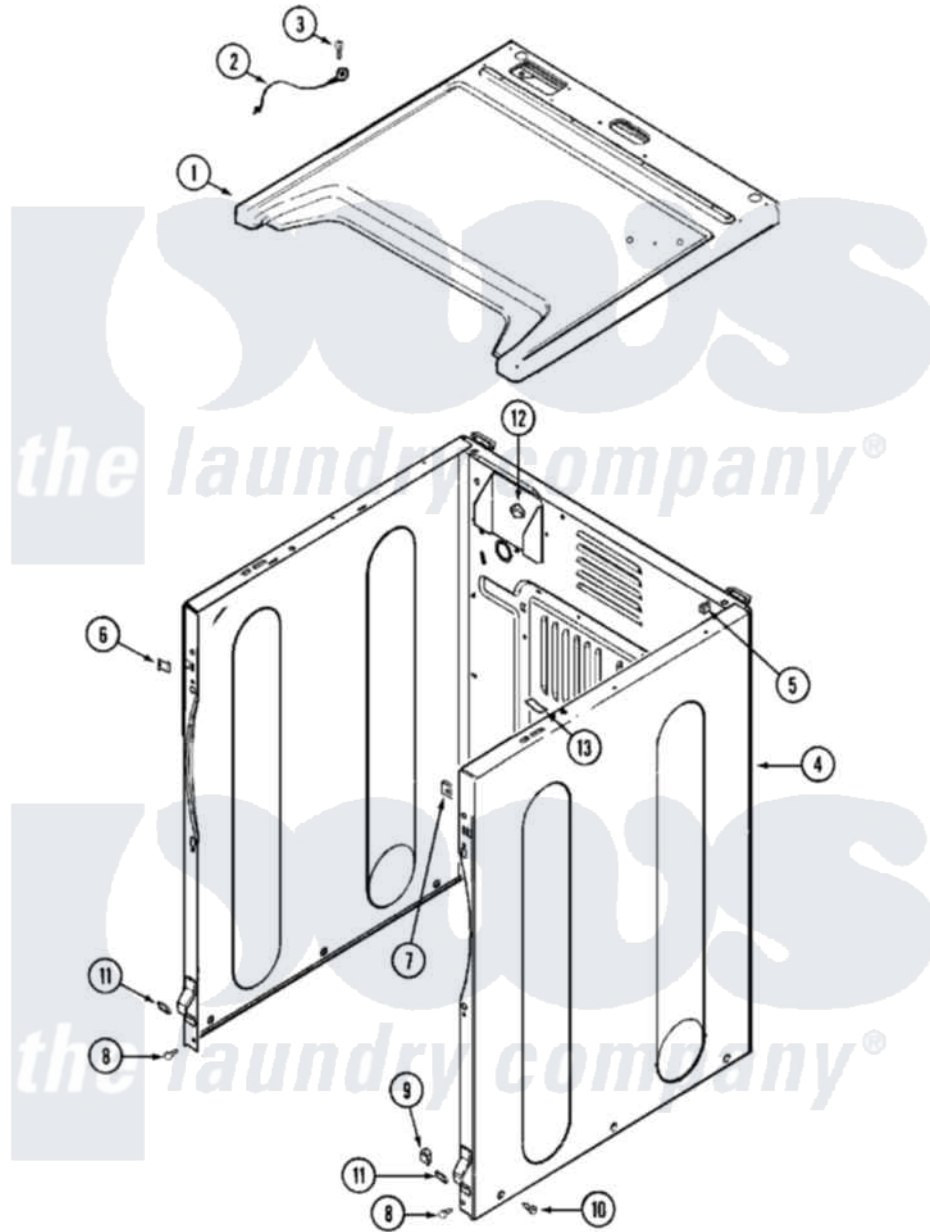

Maytag MDG16CSBGW (BOM MDG16CSBGW) 03 - CABINET-FRONT

Maytag [Commercial Maytag MDG16CSBGW \(BOM MDG16CSBGW\) Dryer Parts](#) Parts Diagram 03 - CABINET-FRONT
 Click on the part number to view part

Item	Original Part Number	Replaced By	Status	Part Description
001	33001949			Cover, Top
"	33002633			Cover, Top
002	22001959			Wire, Ground
003	210186	3370225		Screw
004	NLA		Not Available	CABINET ASSY (WHT-AS PK)
005	310933	33002194		Nut, Speed
006	22002049			Clip Note: Clip, Front Panel
007	213280	204439		Screw And Fstner Assembly
008	22001995			Screw Note: Screw, Tumbler Front And Shroud
009	Y310376			Clip, Door Switch Harness
010	213007			Xfor Cabinet See Cabinet, Back
"	22003409	213007		Xfor Cabinet See Cabinet, Back
011	22002239			Clip, Front Panel
012	Y310376			Clip, Door Switch Harness