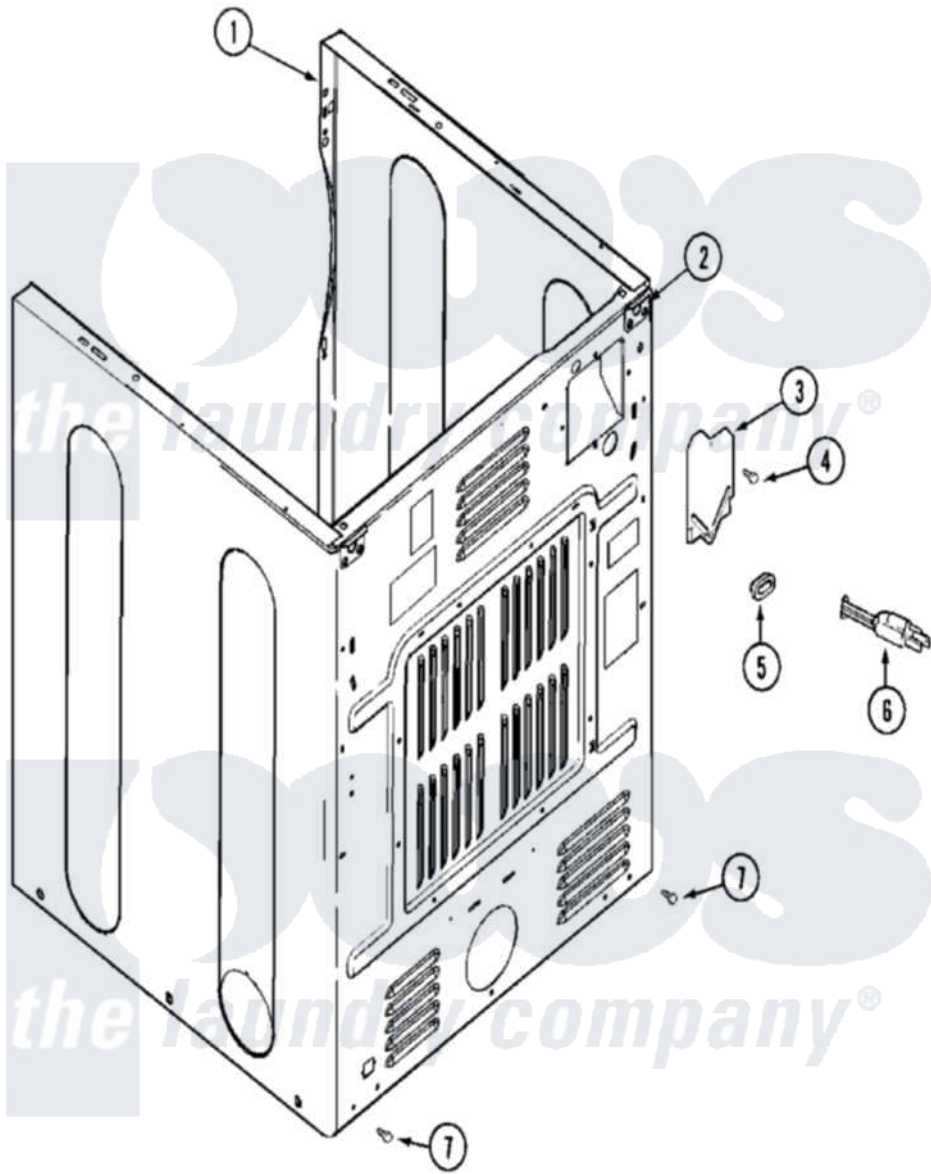

Maytag MDG16CSBGW (BOM MDG16CSBGW) 05 - CABINET-REAR

Maytag [Commercial Maytag MDG16CSBGW \(BOM MDG16CSBGW\) Dryer Parts](#) Parts Diagram 05 - CABINET-REAR
 Click on the part number to view part

Item	Original Part Number	Replaced By	Status	Part Description
001	NLA		Not Available	CABINET ASSY (WHT-AS PK)
002	22001995			Screw Note: Screw, Tumbler Front And Shroud
"	22003367	22004095		Hinge, Plastic
"	NLA		Not Available	BRACKET, CABINET HINGE
003	33001795			Cover, Terminal Block
004	22001995			Screw Note: Screw, Tumbler Front And Shroud
"	Y912873			Screw, Terminal Block Bracket
005	216183			Grommet, Cord Export
006	22003540			Cord, Power
"	22003705		Not Available	ADAPTER, CORD EXPORT
007	22001995			Screw Note: Screw, Tumbler Front And Shroud