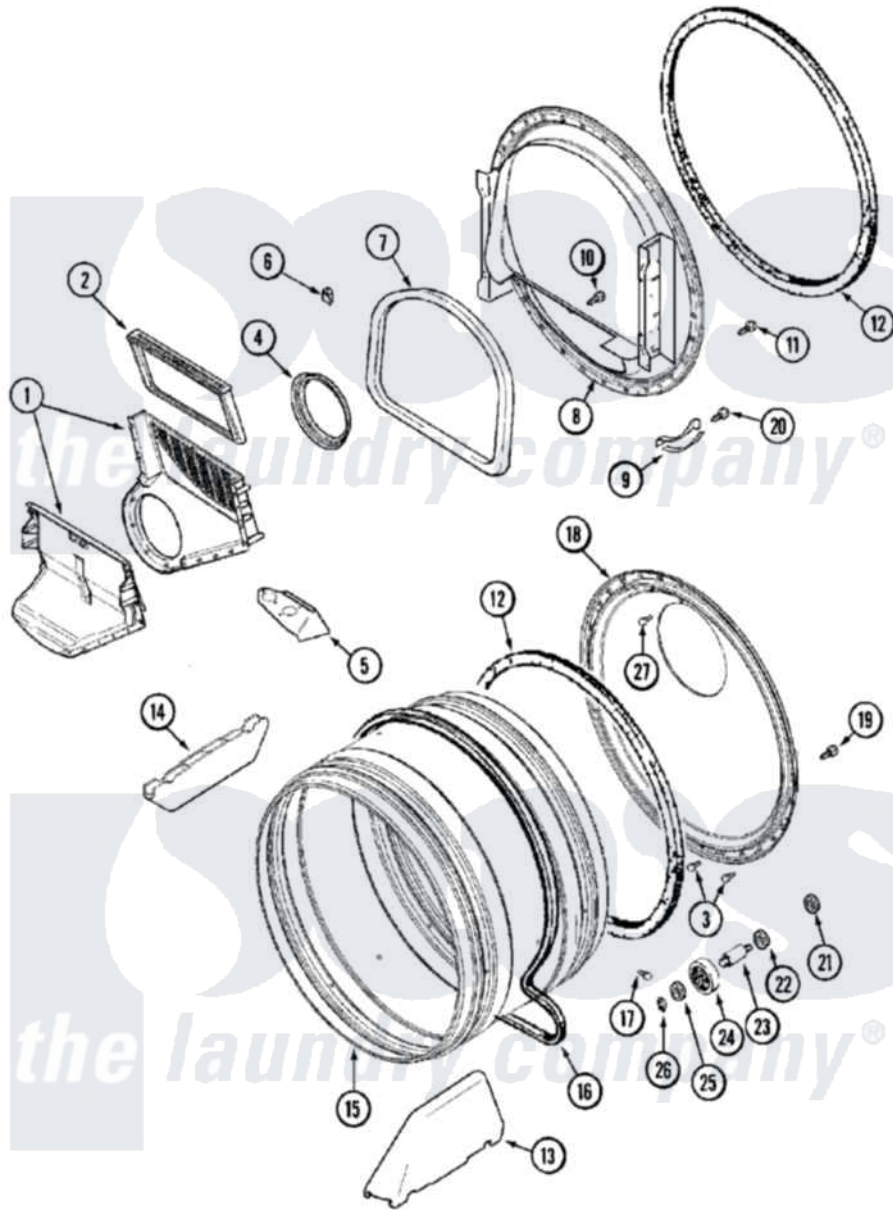

Maytag MDG16CSBGW (BOM MDG16CSBGW) 06 - TUMBLER

Maytag Commercial Maytag MDG16CSBGW (BOM MDG16CSBGW) Dryer Parts Parts Diagram 06 - TUMBLER
 Click on the part number to view part

Item	Original Part Number	Replaced By	Status	Part Description
001	33001799			Outlet Duct Assembly Note: Outlet Duct Assembly
002	33001804	33002790		Lint Filter
003	22001996	3370225		Screw
004	33002560			Seal, Blower
005	33001837			Cover, Thermostat
006	22003298			Retainer, Wire
007	33001767			Seal, Shroud
008	33001802			Front, Tumbler
009	306508			Tumbler Bearing Kit ----W
010	NLA		Not Available	SCREW, OUTLET DUCT (PHILLIPS)
011	33001855	33002917		Screw, No.10-16
012	33001807			Seal, Tumbler
013	33001756	33002032		Baffle
014	33001755			Baffle
015	33001794	33001889		Tumbler

016	33002535		V-Belt
017	33001788	33002973	Screw, No.9-15 X 1.00 Hx WS
018	33001801		Back, Tumbler
019	33002190		SCrew, C BraCe, BraCket, Cabinet
020	210720		Rivet, Bearing To Tumbler Fmt
021	33001443		Nut, Hex
022	Y313347	312535	Washer, Vault Mounting Brk.
023	Y312948	6-3129480	Shaft- Tumbler
024	Y303373	12001541	Drum Roller/Washer Assembly--W
025	312535		Washer, Vault Mounting Brk.
026	410233	9703438	Ring-Retrn
027	210932		Screw, No.8 X 9/16 Ctsk Note: Screw, Inlet Duct