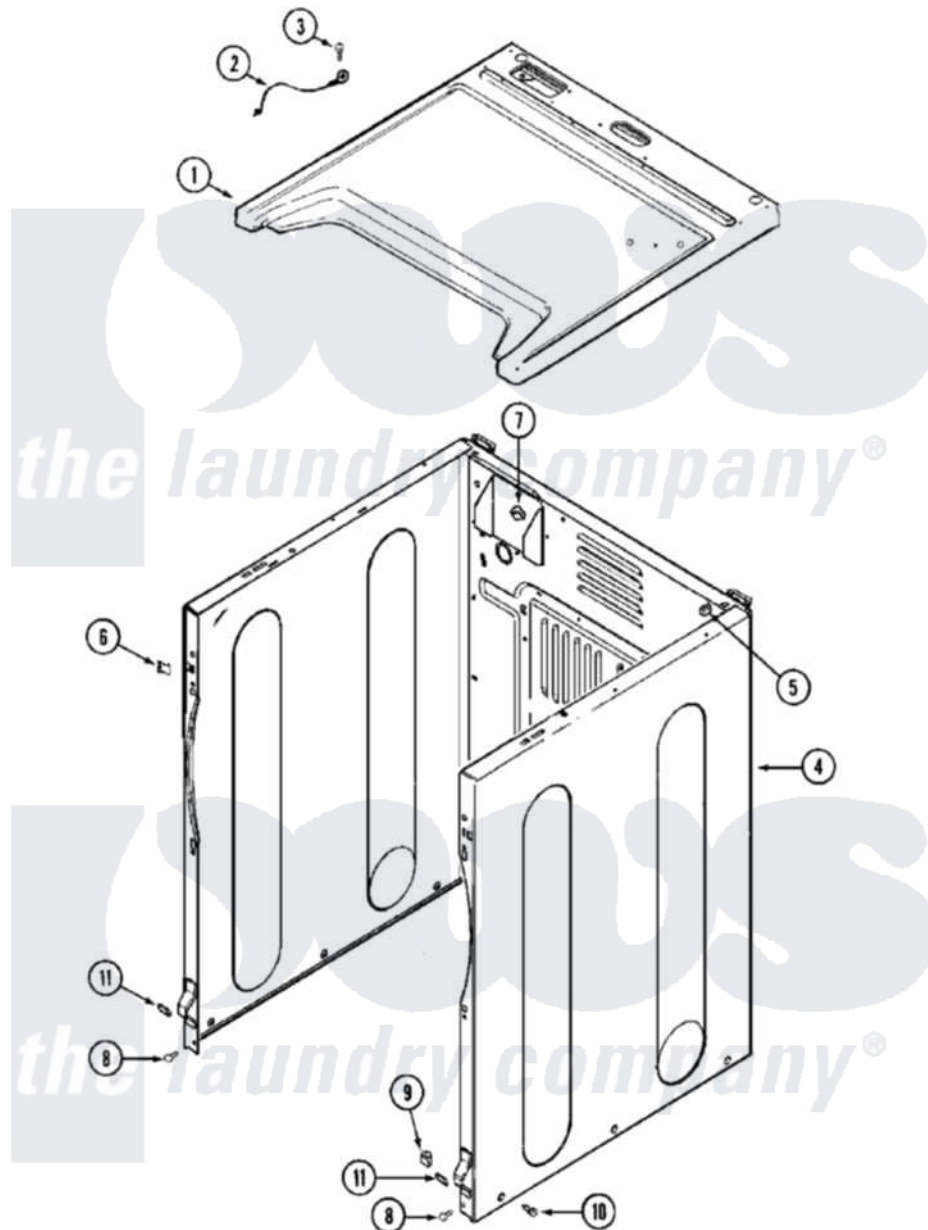

Maytag MDG16CSBWQ 03 - CABINET-FRONT

Maytag [Commercial Maytag MDG16CSBWQ Dryer Parts](#) Parts Diagram 03 - CABINET-FRONT
 Click on the part number to view part

Item	Original Part Number	Replaced By	Status	Part Description
001	33002633			Cover, Top
"	33002634		Not Available	COVER, TOP (BSQ-AS PK)
002	22001959			Wire, Ground
003	210186	3370225		Screw
004	22003644			Cabinet Assembly
"	NLA		Not Available	CABINET ASSY (WHT-AS PK)
005	213280	204439		Screw And Fstner Assembly
006	22002049			Clip Note: Clip, Front Panel
007	22003298			Retainer, Wire
008	33002190			SCrew, C BraCe, BraCket, Cabinet
009	Y310376			Clip, Door Switch Harness
010	213007			Xfor Cabinet See Cabinet, Back
011	22002239			Clip, Front Panel