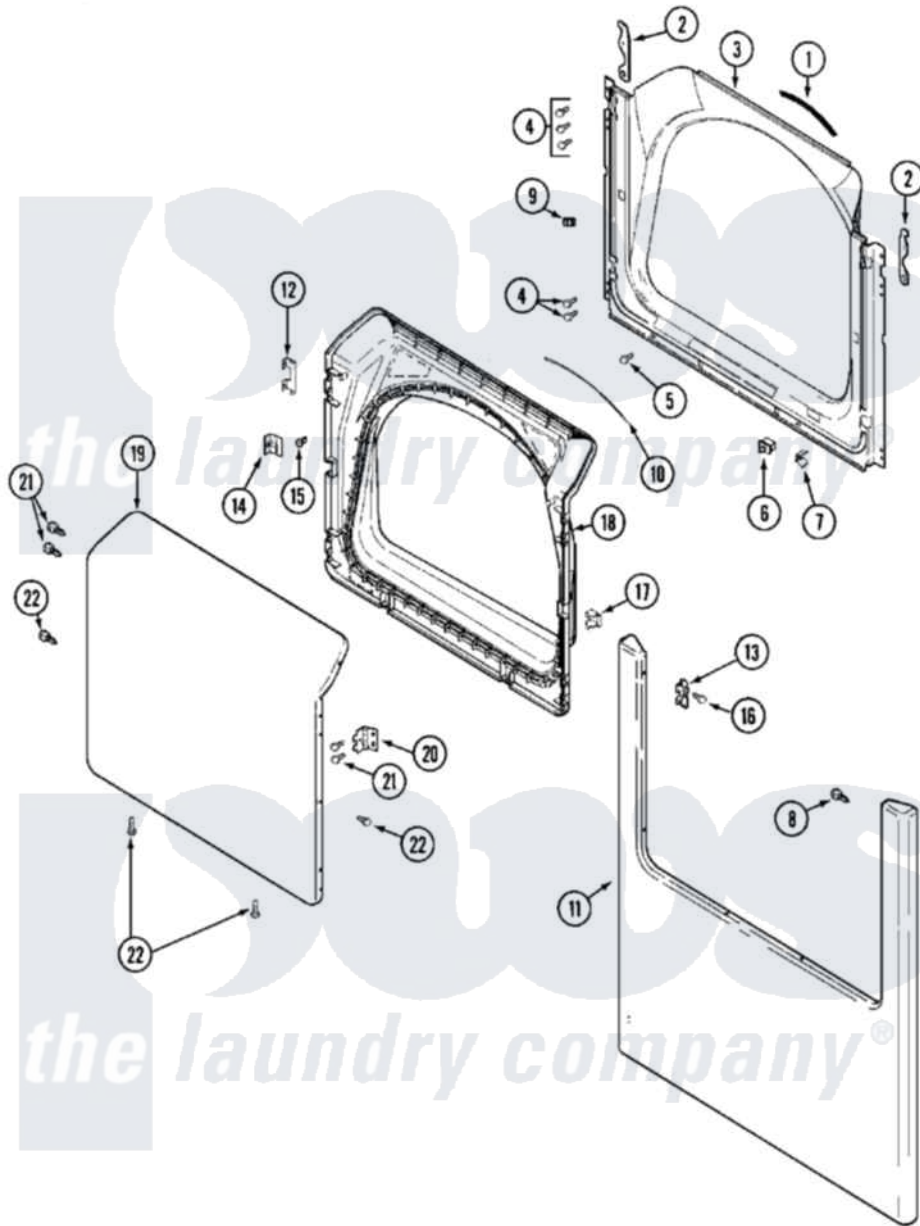

Maytag MDG16CSBWQ 04 - DOOR

Maytag [Commercial Maytag MDG16CSBWQ Dryer Parts](#) Parts Diagram 04 - DOOR
 Click on the part number to view part

Item	Original Part Number	Replaced By	Status	Part Description
001	33001767			Seal, Shroud
002	33002597			Hook, Security
003	33001900			Shroud
004	22001995			Screw Note: Screw, Tumbler Front And Shroud
005	213280	204439		Screw And Fstner Assembly
006	33001509	W10169313		Switch-Dor
007	33001760			Bracket, Hinge
008	22002243			Screw, Front Panel And Hinge
"	22002244			Clip, Grounding
009	Y304578	LA-1003		Door Catch Kit
010	33002094			Seal, Door
011	213280	204439		Screw And Fstner Assembly
"	22002239			Clip, Front Panel
"	33001901			Panel, Front
"	NLA		Not Available	PANEL, FRONT (BSQ)
012	22002038			Clip, Door

013	33001764		Cover, Hinge Hole
"	33002349		Cover, Hinge Hole
014	33001793		Bracket, Strike
015	33001761		Strike, Door
016	33001846		Screw, Hinge Hole Cover
017	33001763		Plug, Inner Door
018	33001899		Door, Inner
019	33001904		Door, Outer
"	NLA	Not Available	DOOR, OUTER (BSQ)
020	33001759		Hinge, Door
021	22002062	98006631	Screw
022	22002063		Screw No.8-18AB Wafer Head
"	33002351		Screw