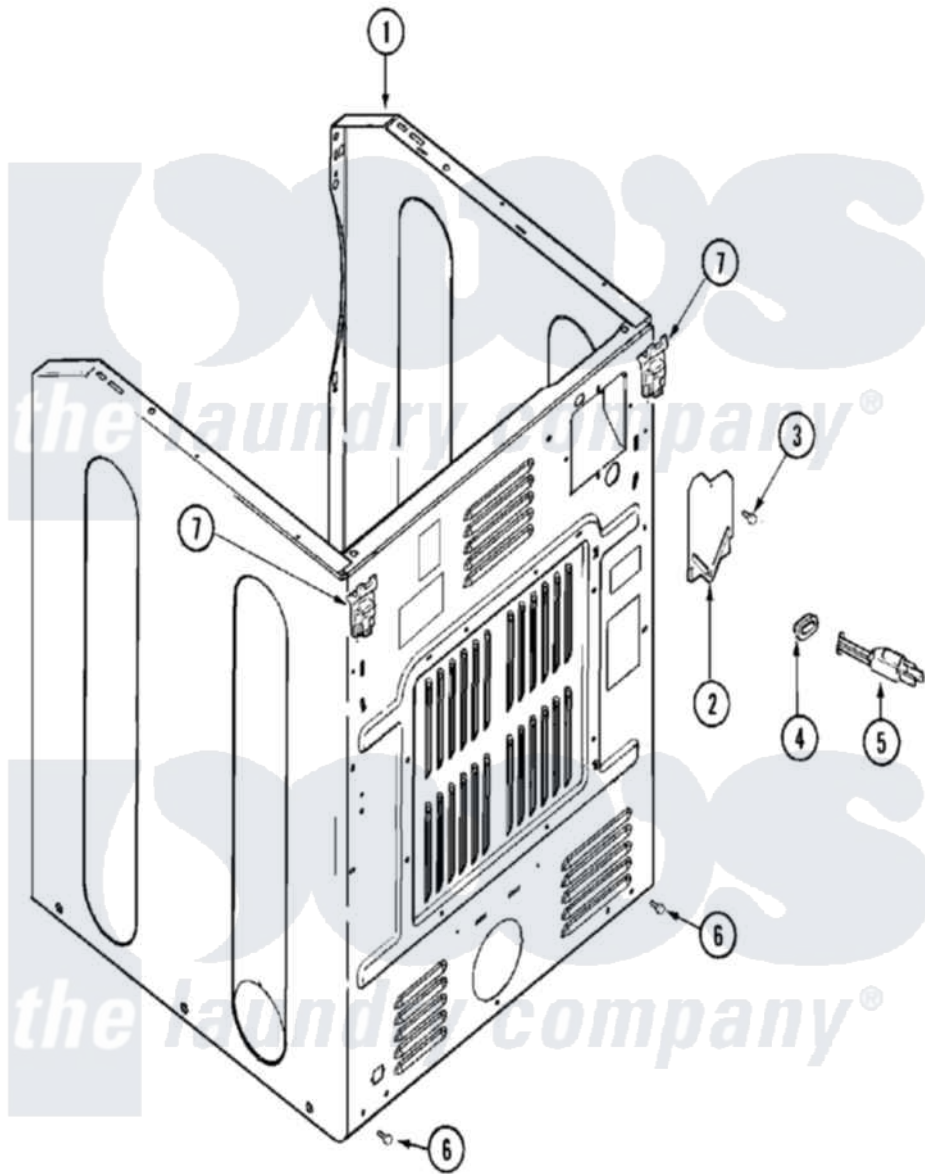

Maytag MDG16CSBWQ 05 - CABINET-REAR

Maytag [Commercial Maytag MDG16CSBWQ Dryer Parts](#) Parts Diagram 05 - CABINET-REAR
 Click on the part number to view part

Item	Original Part Number	Replaced By	Status	Part Description
001	NLA		Not Available	CABINET ASSY. (BSQ AS PK)
002	33001795			Cover, Terminal Block
003	22001995			Screw Note: Screw, Tumbler Front And Shroud
004	211881			Grommet, Cord Part Not Used-Gas Models Only
005	33002776	33002778		Power Cord
006	22001995			Screw Note: Screw, Tumbler Front And Shroud
007	22001995			Screw Note: Screw, Tumbler Front And Shroud
"	22003367	22004095		Hinge, Plastic