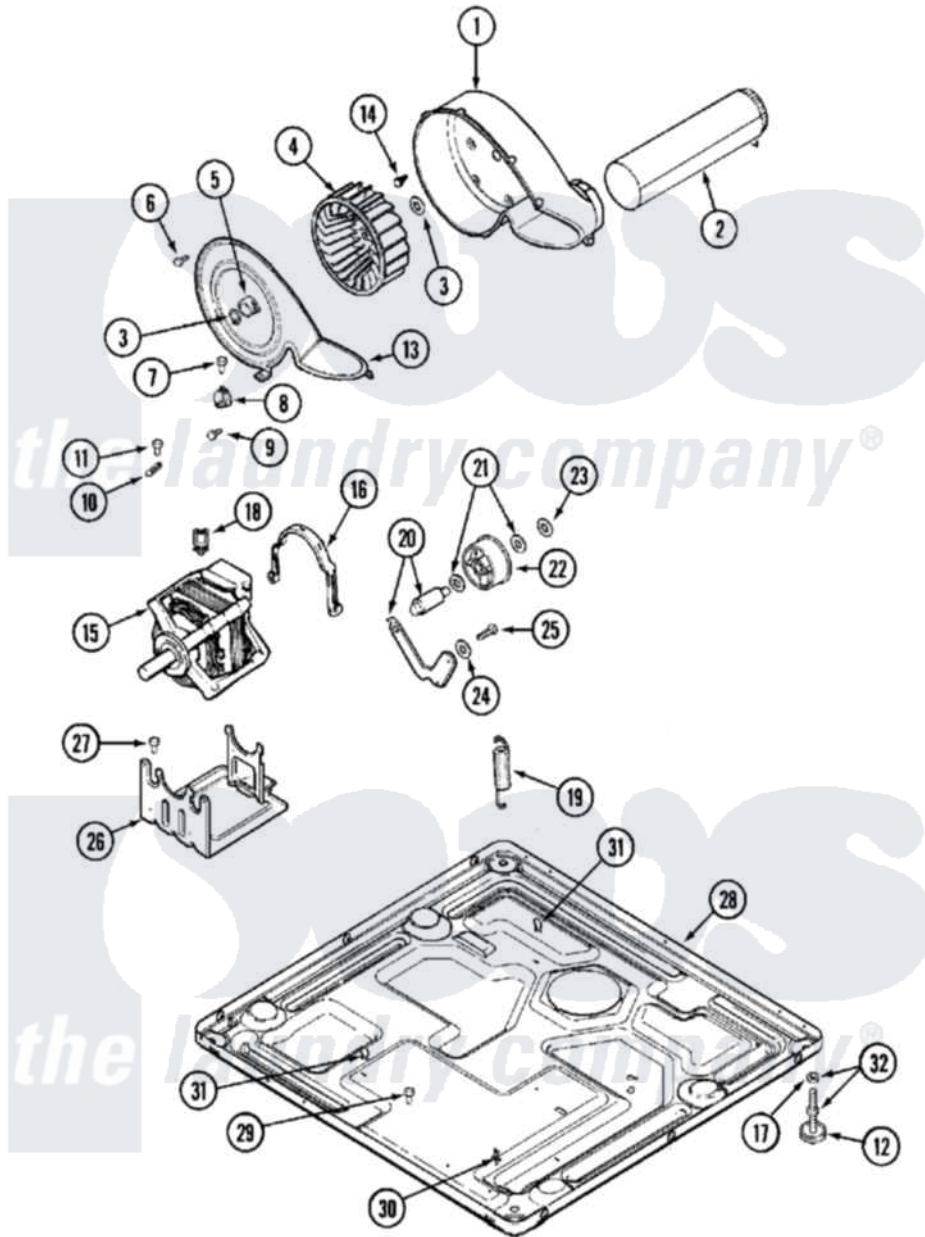

Maytag MDG16CSBWQ 07 - MOTOR DRIVE

Maytag [Commercial Maytag MDG16CSBWQ Dryer Parts](#) Parts Diagram 07 - MOTOR DRIVE
 Click on the part number to view part

Item	Original Part Number	Replaced By	Status	Part Description
001	33001789			Housing, Blower
002	33001799			Outlet Duct Assembly Note: Outlet Duct Assembly
"	33002190			SCrew, C BraCe, BraCket, Cabinet
003	410233	9703438		Ring-Retrn
004	33001790			Wheel, Blower
"	33002797			Wheel, Blower
005	312967			Clamp, Blower Housing
006	33001855	33002917		Screw, No.10-16
007	Y313561			Screw---NA
008	303392			Thermostat, Cycling
"	306966			Thermostat, Multi-Temp Part Not Used Mdg26ct-MN Only
009	22002925	3370225		Screw
010	33001762			Fuse, Thermal
011	NLA		Not Available	SCREW, THERMAL CUT-OFF

012	Y314137		Foot, Rubber
013	33002711		Cover, Blower Housing
014	Y310632	1163839	Screw
015	33002478		Motor
"	33002795		Motor, Drive 60Hz
016	Y015825		Clip, Motor To Motor Support
017	Y052740	62739	Nut, Lock
018	Y310376		Clip, Door Switch Harness
019	33002157		Grommet
"	33002459		Assembly, Spring And Plug
"	33002460	33002459	Assembly, Spring And Plug
"	33002461		Plug For Spring
020	33001840	6-3705180	Idler Arm
021	Y312527		Washer, Idler Shaft
022	33001783	6-3700340	Bearing- I
023	312958	354987	Ring, Retaining
024	315772		Sleeve, Idler Arm
025	Y014874		Screw, Idler Arm And Sleeve
026	Y313561		Screw---NA
"	33002466	33002817	Motor Support, Offset
027	Y313561		Screw---NA
028	NLA	Not Available	BASE, (LWR)---NA
029	22001078	3177991	Screw
030	315471	22003298	Retainer, Wire
031	410490		Spring, Retainer Wire Harness