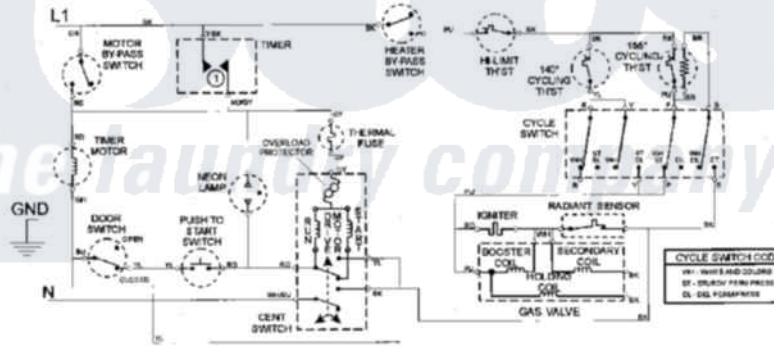

Maytag MDG16CSBWQ 10 - WIRING INFORMATION

TIMER INFORMATION			6.7 MIN	66.7 MIN
CAM NO.	CIRCUIT	FUNCTION		
1	Y-BIRD	MOTOR	[Timing bar with 6.7 MIN and 66.7 MIN markers]	
CAM OPEN		HEATER & MOTOR BY-PASS SWITCHES	SETTING	4.6 MIN
CAM CLOSED			33 MIN	
CAM MAY BE OPEN OR CLOSED			40 MIN	
			47 MIN	
			53 MIN	
		60 MIN