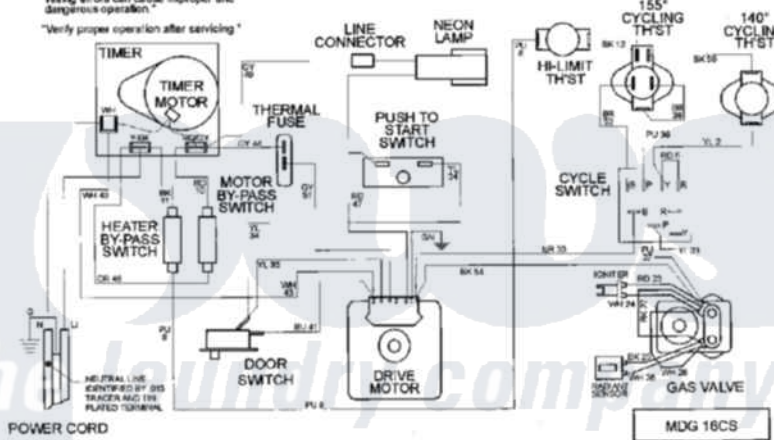

ELECTRICAL SCHEMATIC