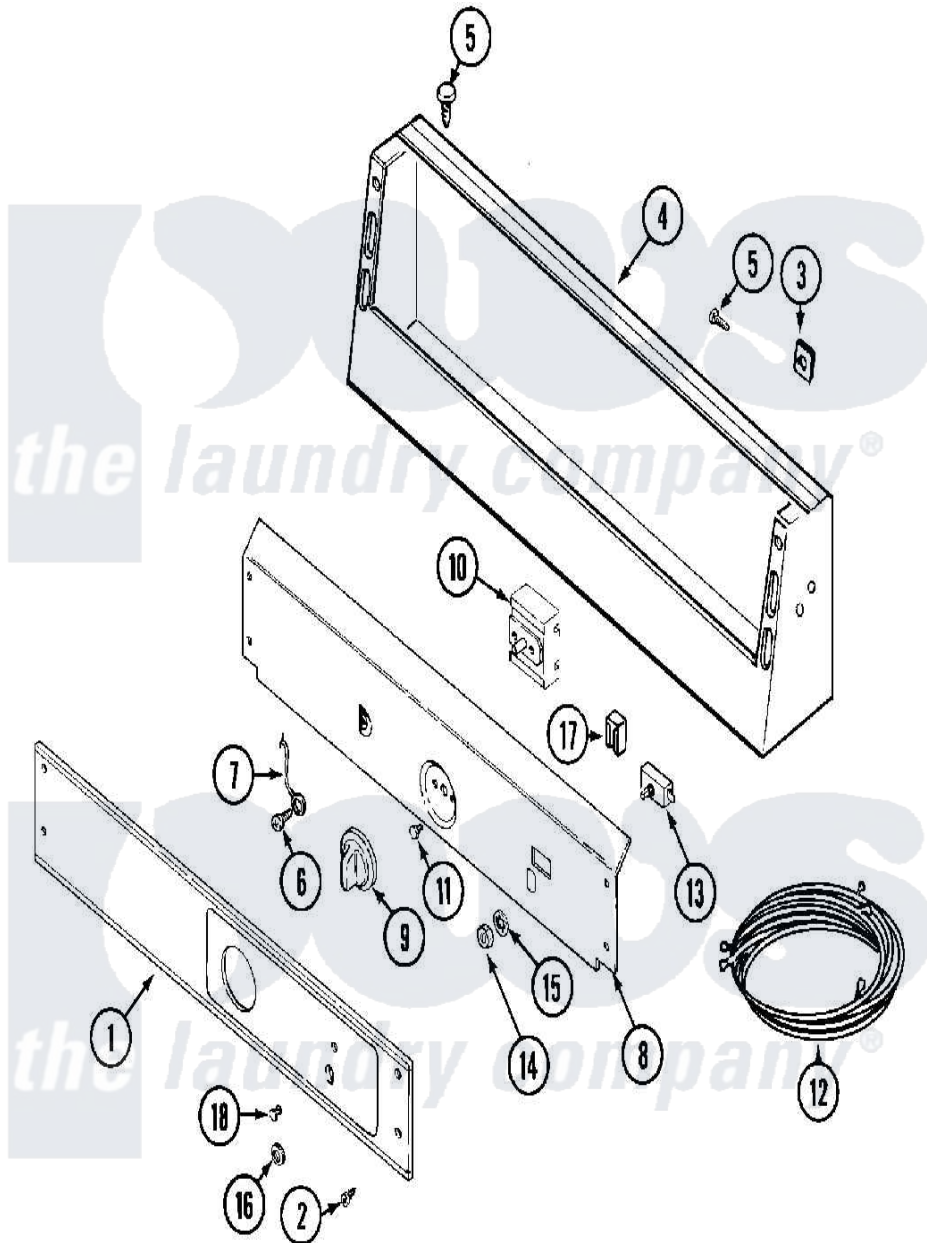

Maytag MDG16CSBWW 01 - CONTROL PANEL

Maytag [Commercial Maytag MDG16CSBWW Dryer Parts](#) Parts Diagram 01 - CONTROL PANEL
 Click on the part number to view part

Item	Original Part Number	Replaced By	Status	Part Description
001	NLA		Not Available	PANEL, CONTROL
002	215506			Screw, Control Panel Overlay
003	215506			Screw, Control Panel Overlay
004	22003088			Console
"	22003089			Console
005	212276	W10116760		Screw
006	211252			Screw, Ground Wire
007	205810			Wire, Ground
008	33002521			Bracket, Back
"	33002522			Bracket, Back
009	306938			Knob, Selector Switch
010	307237	W10327105		Switch, Cycle Selection
011	Y313588	488234		Screw 8-32 X 1/4
012	33001195			Wire Harness, Timer
"	33002244			Wire Harness, Main
013	306940	W10149462		Switch, Push-To-Start

014	Y312706	422617	Nut
015	312751		Lockwasher, Start Switch
016	Y312702		Knurled Nut, Start Switch
017	33002798	Y303703	Pilot Light
018	215564		Lens, Indicator Light