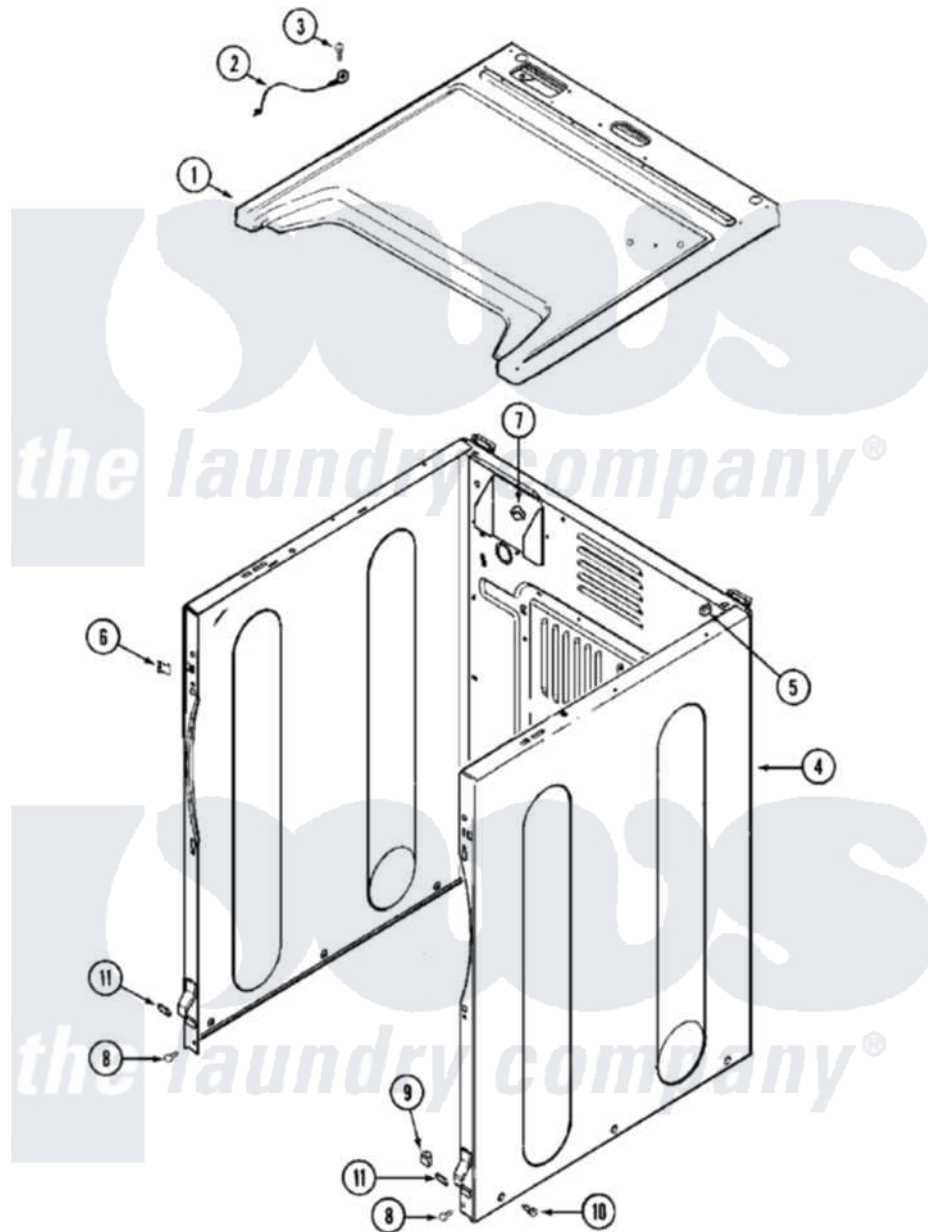

# Maytag MDG16CSBWW 03 - CABINET-FRONT

Maytag Commercial Maytag MDG16CSBWW Dryer Parts Parts Diagram 03 - CABINET-FRONT  
 Click on the part number to view part

Item	Original Part Number	Replaced By	Status	Part Description
001	<a href="#">33002633</a>			Cover, Top
"	33002634		Not Available	COVER, TOP (BSQ-AS PK)
002	<a href="#">22001959</a>			Wire, Ground
003	210186	<a href="#">3370225</a>		Screw
004	<a href="#">22003644</a>			Cabinet Assembly
"	NLA		Not Available	CABINET ASSY (WHT-AS PK)
005	213280	<a href="#">204439</a>		Screw And Fstner Assembly
006	<a href="#">22002049</a>			Clip Note: Clip, Front Panel
007	<a href="#">22003298</a>			Retainer, Wire
008	<a href="#">33002190</a>			SCrew, C BraCe, BraCket, Cabinet
009	<a href="#">Y310376</a>			Clip, Door Switch Harness
010	<a href="#">213007</a>			Xfor Cabinet See Cabinet, Back
011	<a href="#">22002239</a>			Clip, Front Panel