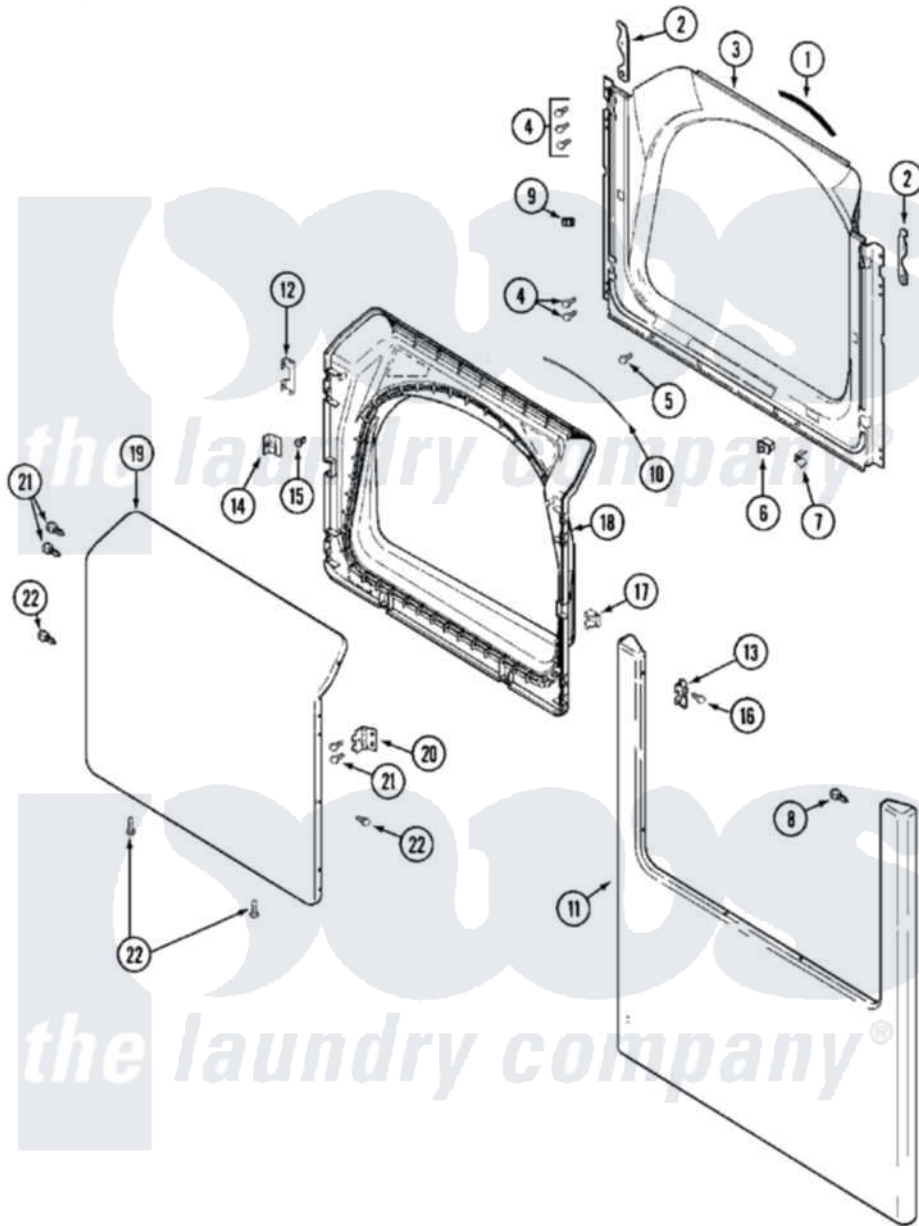

Maytag MDG16CSBWW 04 - DOOR

Maytag Commercial Maytag MDG16CSBWW Dryer Parts Parts Diagram 04 - DOOR
 Click on the part number to view part

| Item | Original Part Number | Replaced By | Status | Part Description |
|------|--------------------------|---------------------------|---------------|---|
| 001 | 33001767 | | | Seal, Shroud |
| 002 | 33002597 | | | Hook, Security |
| 003 | 33001900 | | | Shroud |
| 004 | 22001995 | | | Screw Note: Screw, Tumbler Front And Shroud |
| 005 | 213280 | 204439 | | Screw And Fstner Assembly |
| 006 | 33001509 | W10169313 | | Switch-Dor |
| 007 | 33001760 | | | Bracket, Hinge |
| 008 | 22002243 | | | Screw, Front Panel And Hinge |
| " | 22002244 | | | Clip, Grounding |
| 009 | Y304578 | LA-1003 | | Door Catch Kit |
| 010 | 33002094 | | | Seal, Door |
| 011 | 213280 | 204439 | | Screw And Fstner Assembly |
| " | 22002239 | | | Clip, Front Panel |
| " | 33001901 | | | Panel, Front |
| " | NLA | | Not Available | PANEL, FRONT (BSQ) |
| 012 | 22002038 | | | Clip, Door |

| | | | |
|-----|--------------------------|--------------------------|----------------------------|
| 013 | 33001764 | | Cover, Hinge Hole |
| " | 33002349 | | Cover, Hinge Hole |
| 014 | 33001793 | | Bracket, Strike |
| 015 | 33001761 | | Strike, Door |
| 016 | 33001846 | | Screw, Hinge Hole Cover |
| 017 | 33001763 | | Plug, Inner Door |
| 018 | 33001899 | | Door, Inner |
| 019 | 33001904 | | Door, Outer |
| " | NLA | Not Available | DOOR, OUTER (BSQ) |
| 020 | 33001759 | | Hinge, Door |
| 021 | 22002062 | 98006631 | Screw |
| 022 | 22002063 | | Screw No.8-18AB Wafer Head |
| " | 33002351 | | Screw |