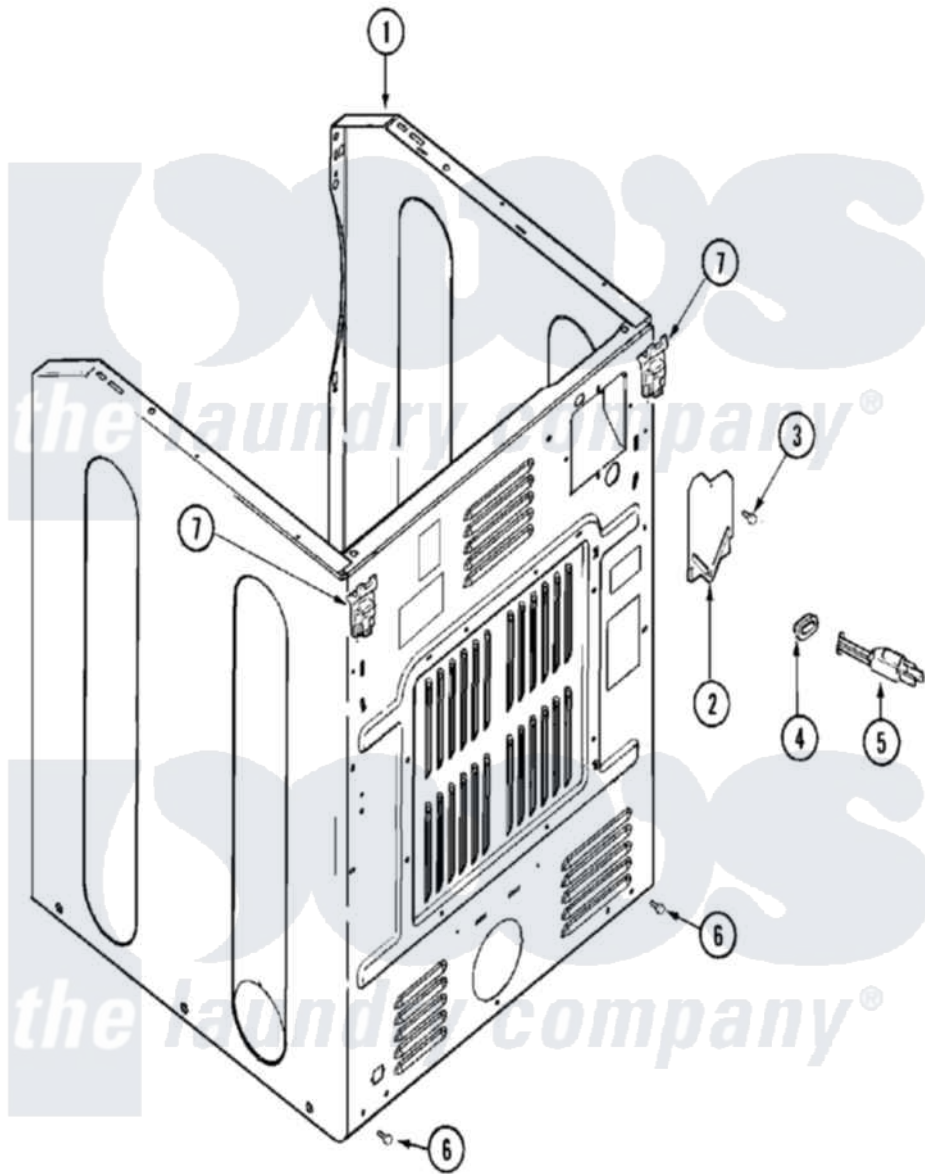

Maytag MDG16CSBWW 05 - CABINET-REAR

Maytag [Commercial Maytag MDG16CSBWW Dryer Parts](#) Parts Diagram 05 - CABINET-REAR
 Click on the part number to view part

Item	Original Part Number	Replaced By	Status	Part Description
001	NLA		Not Available	CABINET ASSY. (BSQ AS PK)
002	33001795			Cover, Terminal Block
003	22001995			Screw Note: Screw, Tumbler Front And Shroud
004	211881			Grommet, Cord Part Not Used-Gas Models Only
005	33002776	33002778		Power Cord
006	22001995			Screw Note: Screw, Tumbler Front And Shroud
007	22001995			Screw Note: Screw, Tumbler Front And Shroud
"	22003367	22004095		Hinge, Plastic