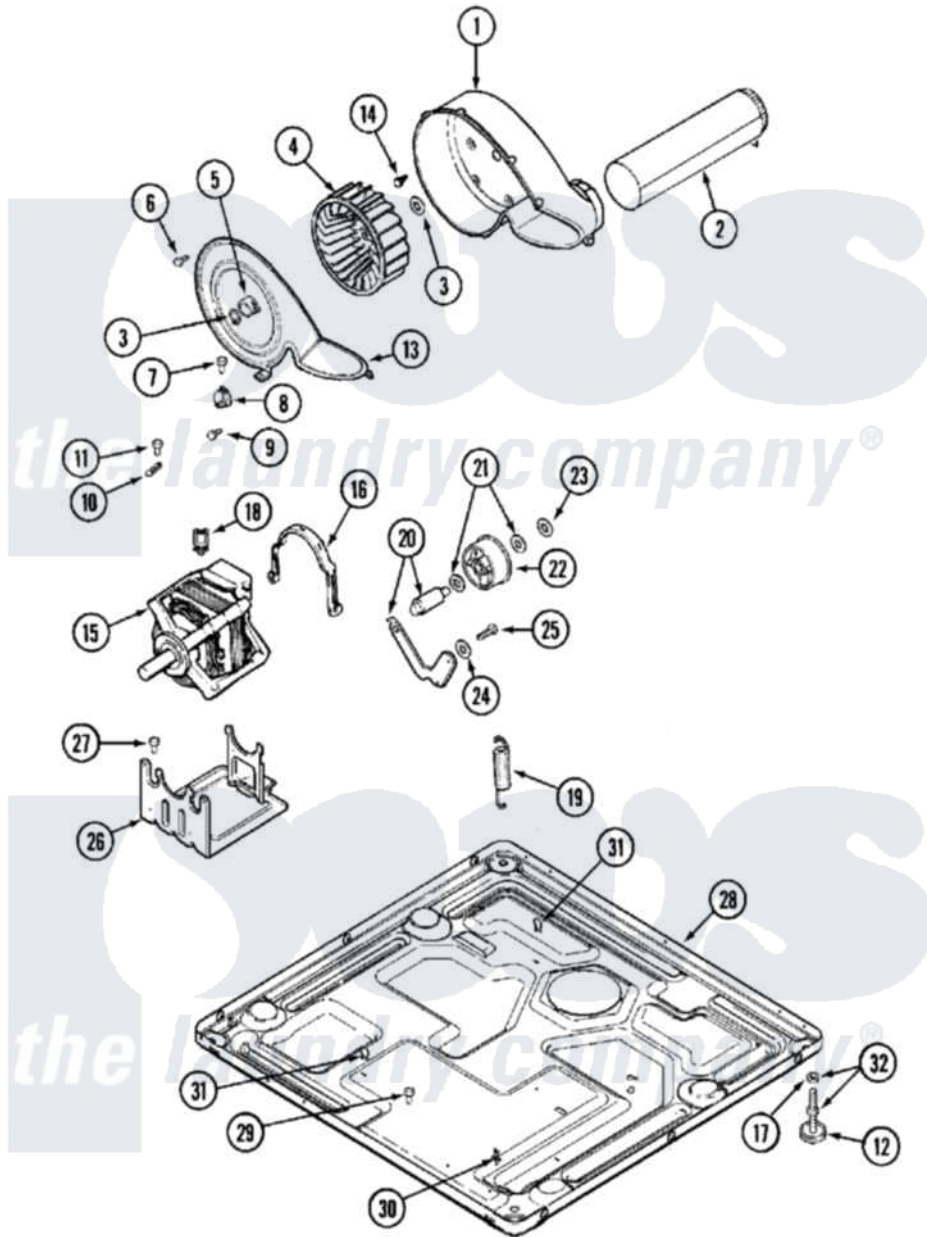

Maytag MDG16CSBWW 07 - MOTOR DRIVE

Maytag [Commercial Maytag MDG16CSBWW Dryer Parts](#) Parts Diagram 07 - MOTOR DRIVE
 Click on the part number to view part

Item	Original Part Number	Replaced By	Status	Part Description
001	33001789			Housing, Blower
002	33001799			Outlet Duct Assembly Note: Outlet Duct Assembly
"	33002190			SCrew, C BraCe, BraCket, Cabinet
003	410233	9703438		Ring-Retrn
004	33001790			Wheel, Blower
"	33002797			Wheel, Blower
005	312967			Clamp, Blower Housing
006	33001855	33002917		Screw, No.10-16
007	Y313561			Screw---NA
008	303392			Thermostat, Cycling
"	306966			Thermostat, Multi-Temp Part Not Used Mdg26ct-MN Only
009	22002925	3370225		Screw
010	33001762			Fuse, Thermal
011	NLA		Not Available	SCREW, THERMAL CUT-OFF

012	Y314137		Foot, Rubber
013	33002711		Cover, Blower Housing
014	Y310632	1163839	Screw
015	33002478		Motor
"	33002795		Motor, Drive 60Hz
016	Y015825		Clip, Motor To Motor Support
017	Y052740	62739	Nut, Lock
018	Y310376		Clip, Door Switch Harness
019	33002157		Grommet
"	33002459		Assembly, Spring And Plug
"	33002460	33002459	Assembly, Spring And Plug
"	33002461		Plug For Spring
020	33001840	6-3705180	Idler Arm
021	Y312527		Washer, Idler Shaft
022	33001783	6-3700340	Bearing- I
023	312958	354987	Ring, Retaining
024	315772		Sleeve, Idler Arm
025	Y014874		Screw, Idler Arm And Sleeve
026	Y313561		Screw---NA
"	33002466	33002817	Motor Support, Offset
027	Y313561		Screw---NA
028	NLA	Not Available	BASE, (LWR)---NA
029	22001078	3177991	Screw
030	315471	22003298	Retainer, Wire
031	410490		Spring, Retainer Wire Harness