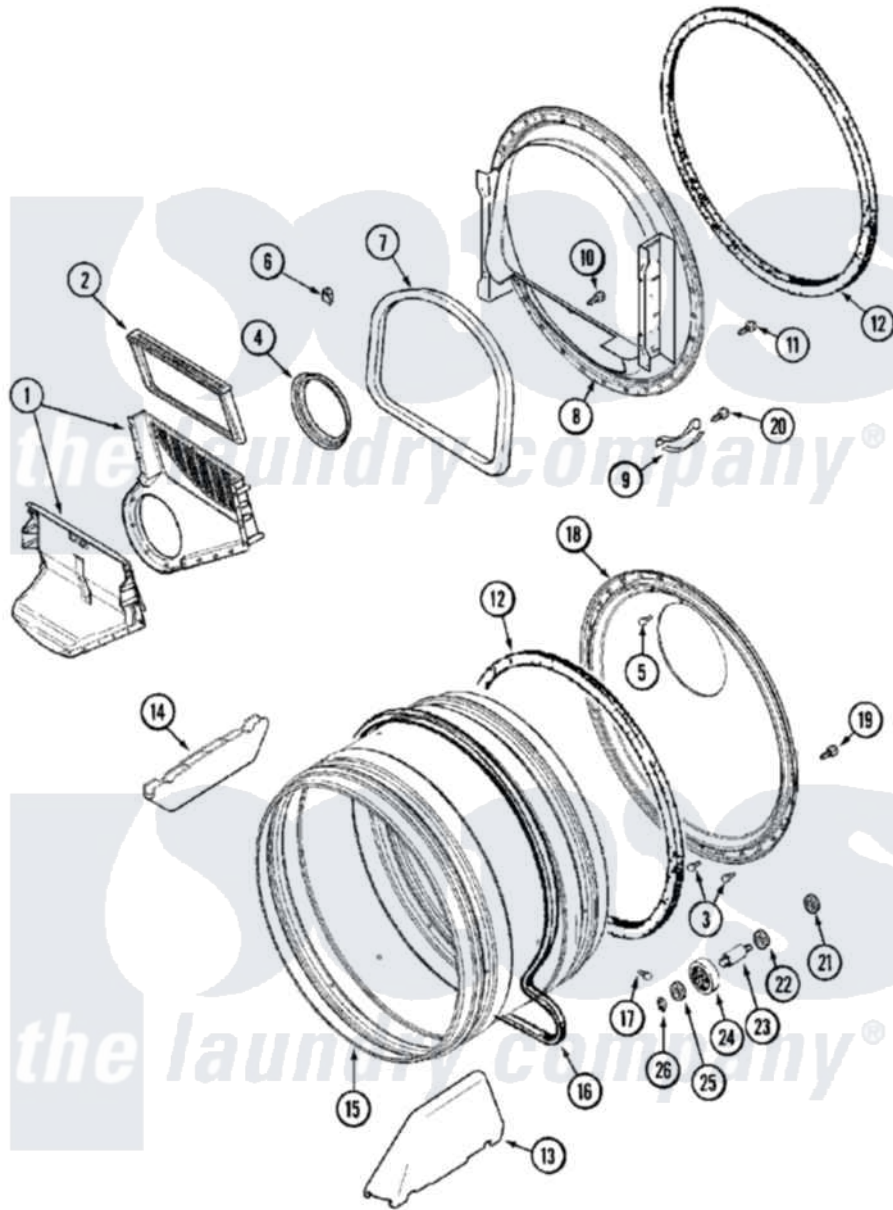

Maytag MDG16CSBWW 08 - TUMBLER

Maytag [Commercial Maytag MDG16CSBWW Dryer Parts](#) Parts Diagram 08 - TUMBLER
 Click on the part number to view part

Item	Original Part Number	Replaced By	Status	Part Description
001	33001799			Outlet Duct Assembly Note: Outlet Duct Assembly
002	33001804	33002790		Lint Filter
003	22001996	3370225		Screw
004	33002560			Seal, Blower
005	210932			Screw, No.8 X 9/16 Ctsk Note: Screw, Inlet Duct
006	Y310376			Clip, Door Switch Harness
007	33001767			Seal, Shroud
008	33001802			Front, Tumbler
009	306508			Tumbler Bearing Kit ---W
010	NLA		Not Available	SCREW, OUTLET DUCT (PHILLIPS)
011	33001855	33002917		Screw, No.10-16
012	33001807			Seal, Tumbler
013	33001756	33002032		Baffle
014	33001755			Baffle

015	33001794	33001889	Tumbler
016	33002535		V-Belt
017	33001788	33002973	Screw, No.9-15 X 1.00 Hx WS
018	33001801		Back, Tumbler
019	33002190		SCrew, C BraCe, BraCket, Cabinet
020	210720		Rivet, Bearing To Tumbler Fmt
021	33001443		Nut, Hex
022	Y313347	312535	Washer, Vault Mounting Brk.
023	Y312948	6-3129480	Shaft- Tumbler
024	Y303373	12001541	Drum Roller/Washer Assembly--W
025	312535		Washer, Vault Mounting Brk.
026	410233	9703438	Ring-Retrn